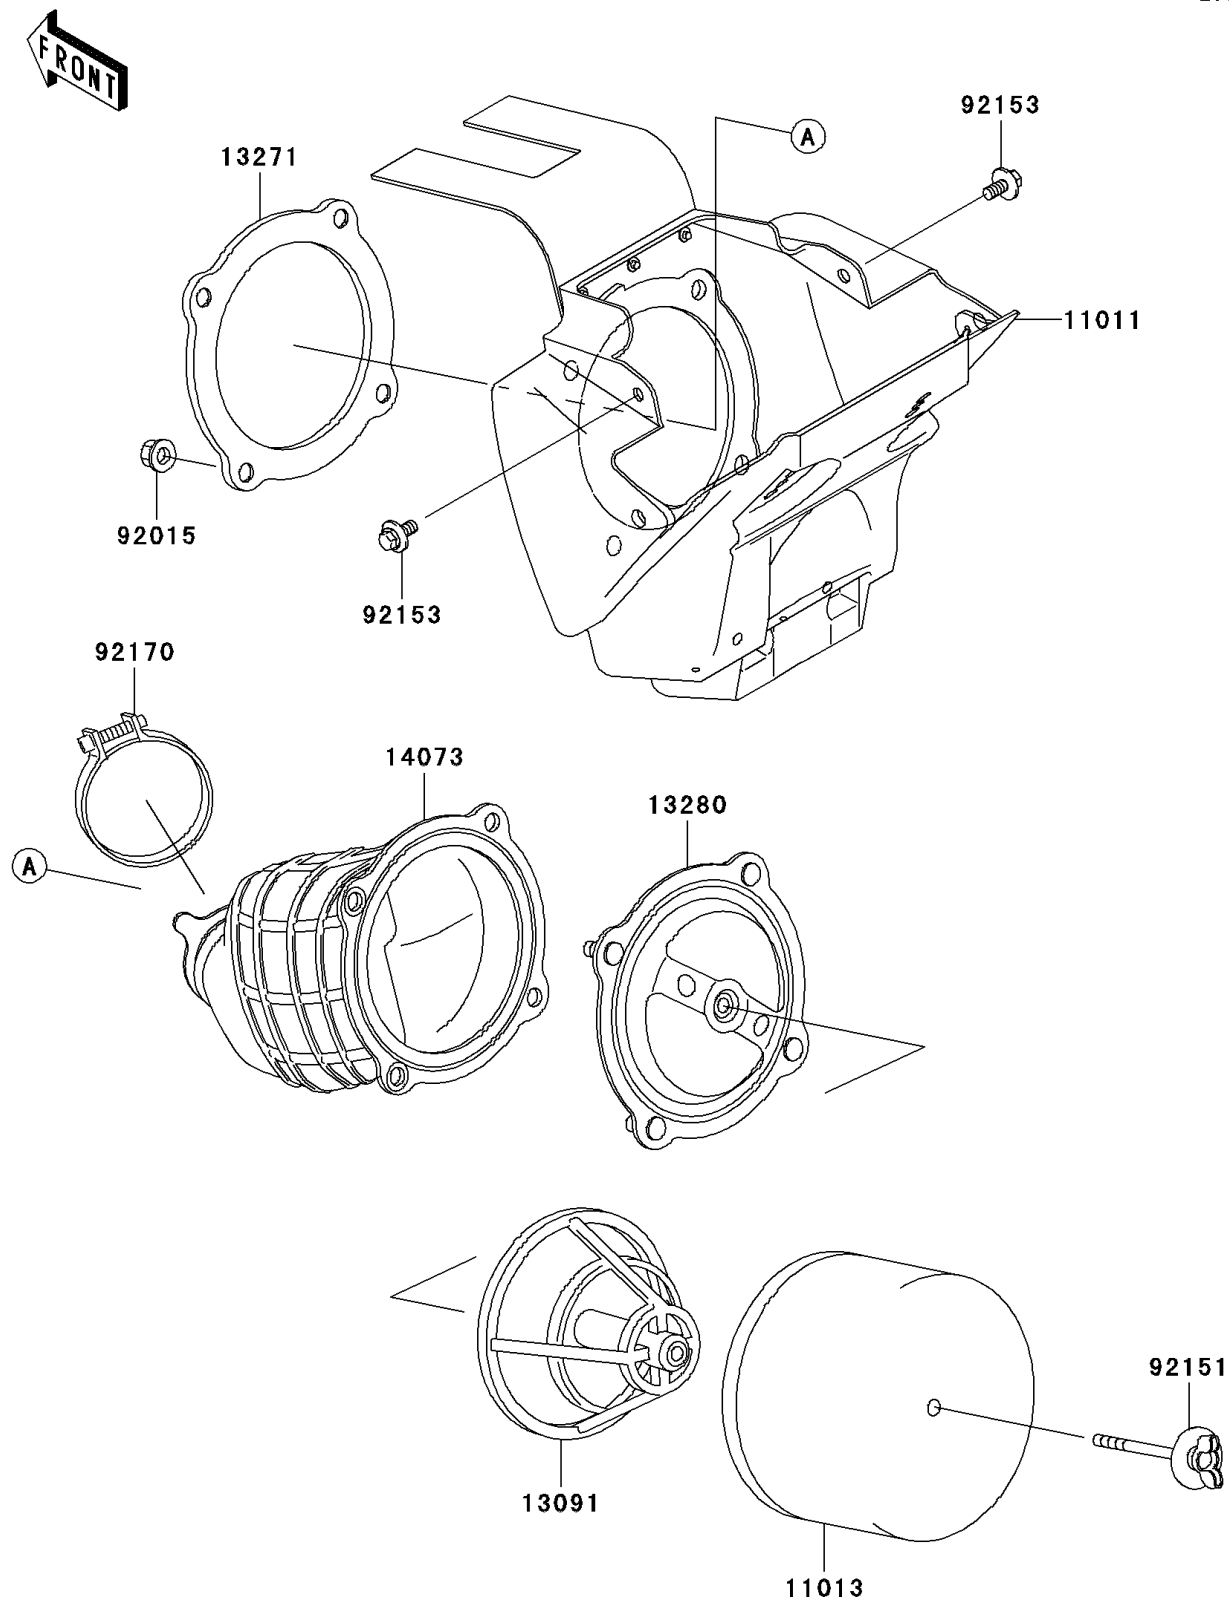

2006 KX™65 PARTS DIAGRAM

Air Cleaner

E1130

2006 KX™65 PARTS LIST

Air Cleaner

ITEM NAME	PART NUMBER	QUANTITY
CASE-AIR FILTER (Ref # 11011)	11011-1578	1
ELEMENT-AIR FILTER (Ref # 11013)	11013-1284	1
HOLDER,ELEMENT (Ref # 13091)	13091-1696	1
PLATE,AIR FILTER (Ref # 13271)	13271-1298	1
HOLDER,AIR FILTER ELEMENT (Ref # 13280)	13280-1142	1
DUCT,AIR FILTER (Ref # 14073)	14073-1759	1
NUT,FLANGED,5MM (Ref # 92015)	92015-1259	1
BOLT,AIR FILTER (Ref # 92151)	92151-1256	1
BOLT,FLANGED,6X14 (Ref # 92153)	92153-0936	1
CLAMP (Ref # 92170)	92170-1686	1