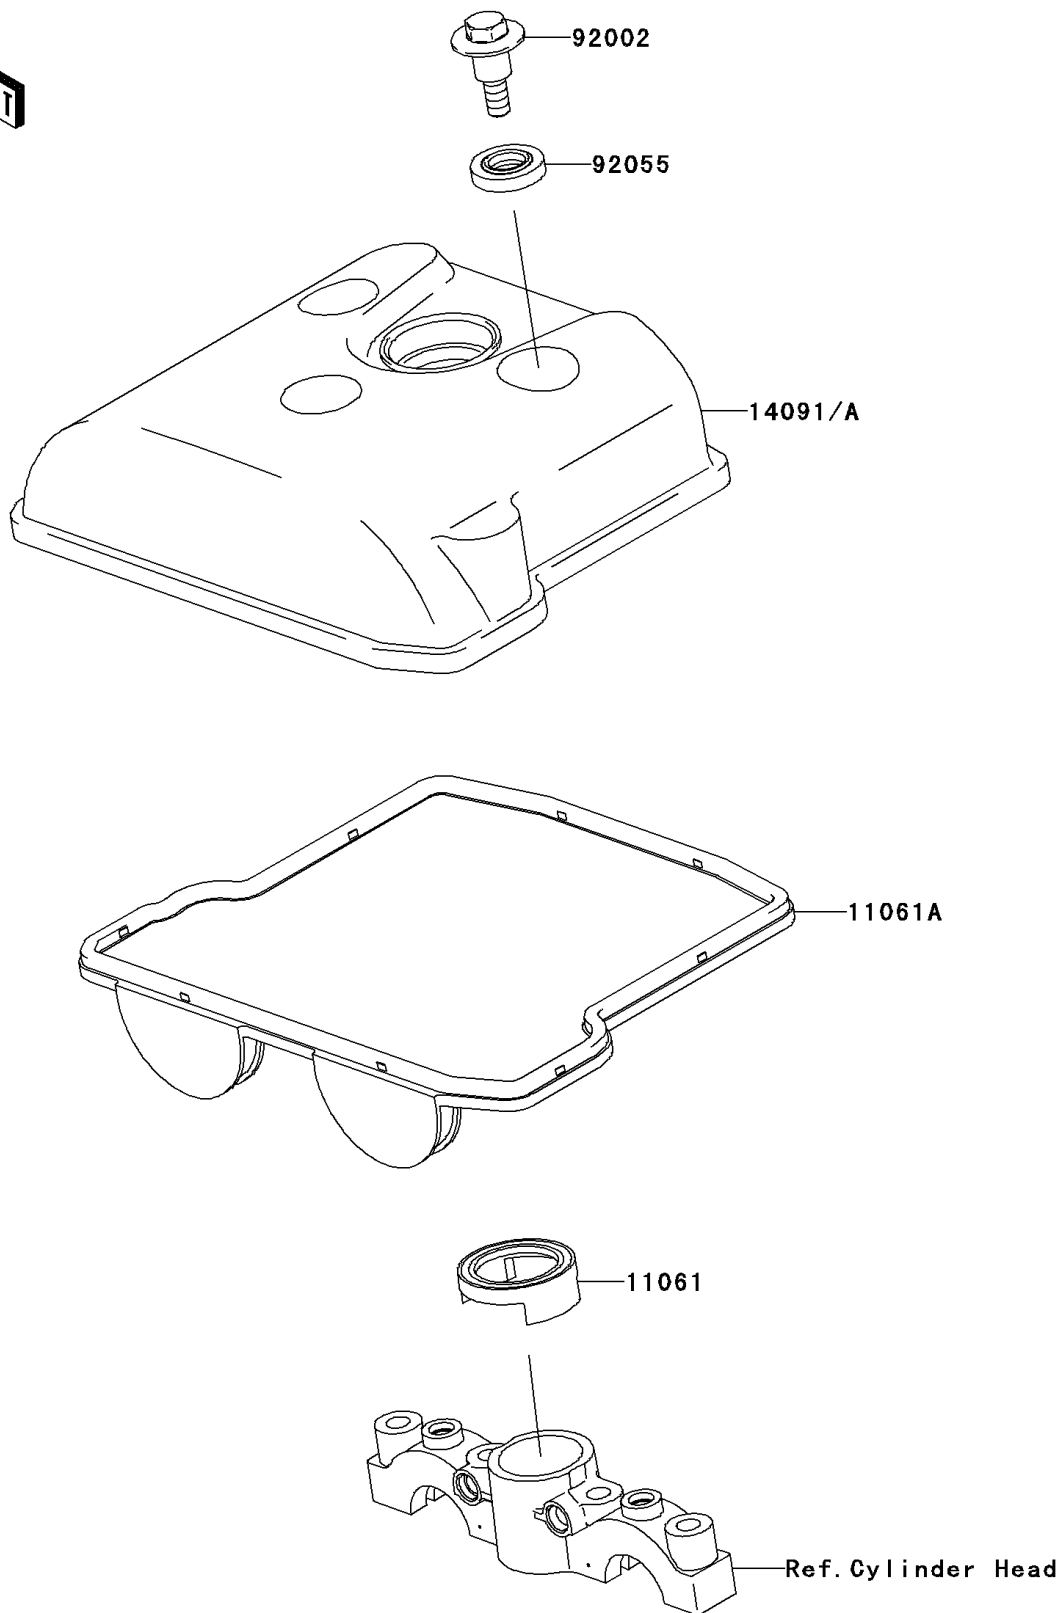

2008 KLX™450R PARTS DIAGRAM

Cylinder Head Cover

E1112

2008 KLX™450R PARTS LIST

Cylinder Head Cover

ITEM NAME	PART NUMBER	QUANTITY
GASKET,PLUG HOLE (Ref # 11061)	11061-0079	1
GASKET,CYLINDER HEAD COVER (Ref # 11061A)	11061-0185	1
COVER,CYLINDER HEAD (Ref # 14091)	14091-0796	1
BOLT,FLANGED,6X22.5 (Ref # 92002)	92002-1327	1
RING-O,HEAD COVER BOLT (Ref # 92055)	92055-1352	1