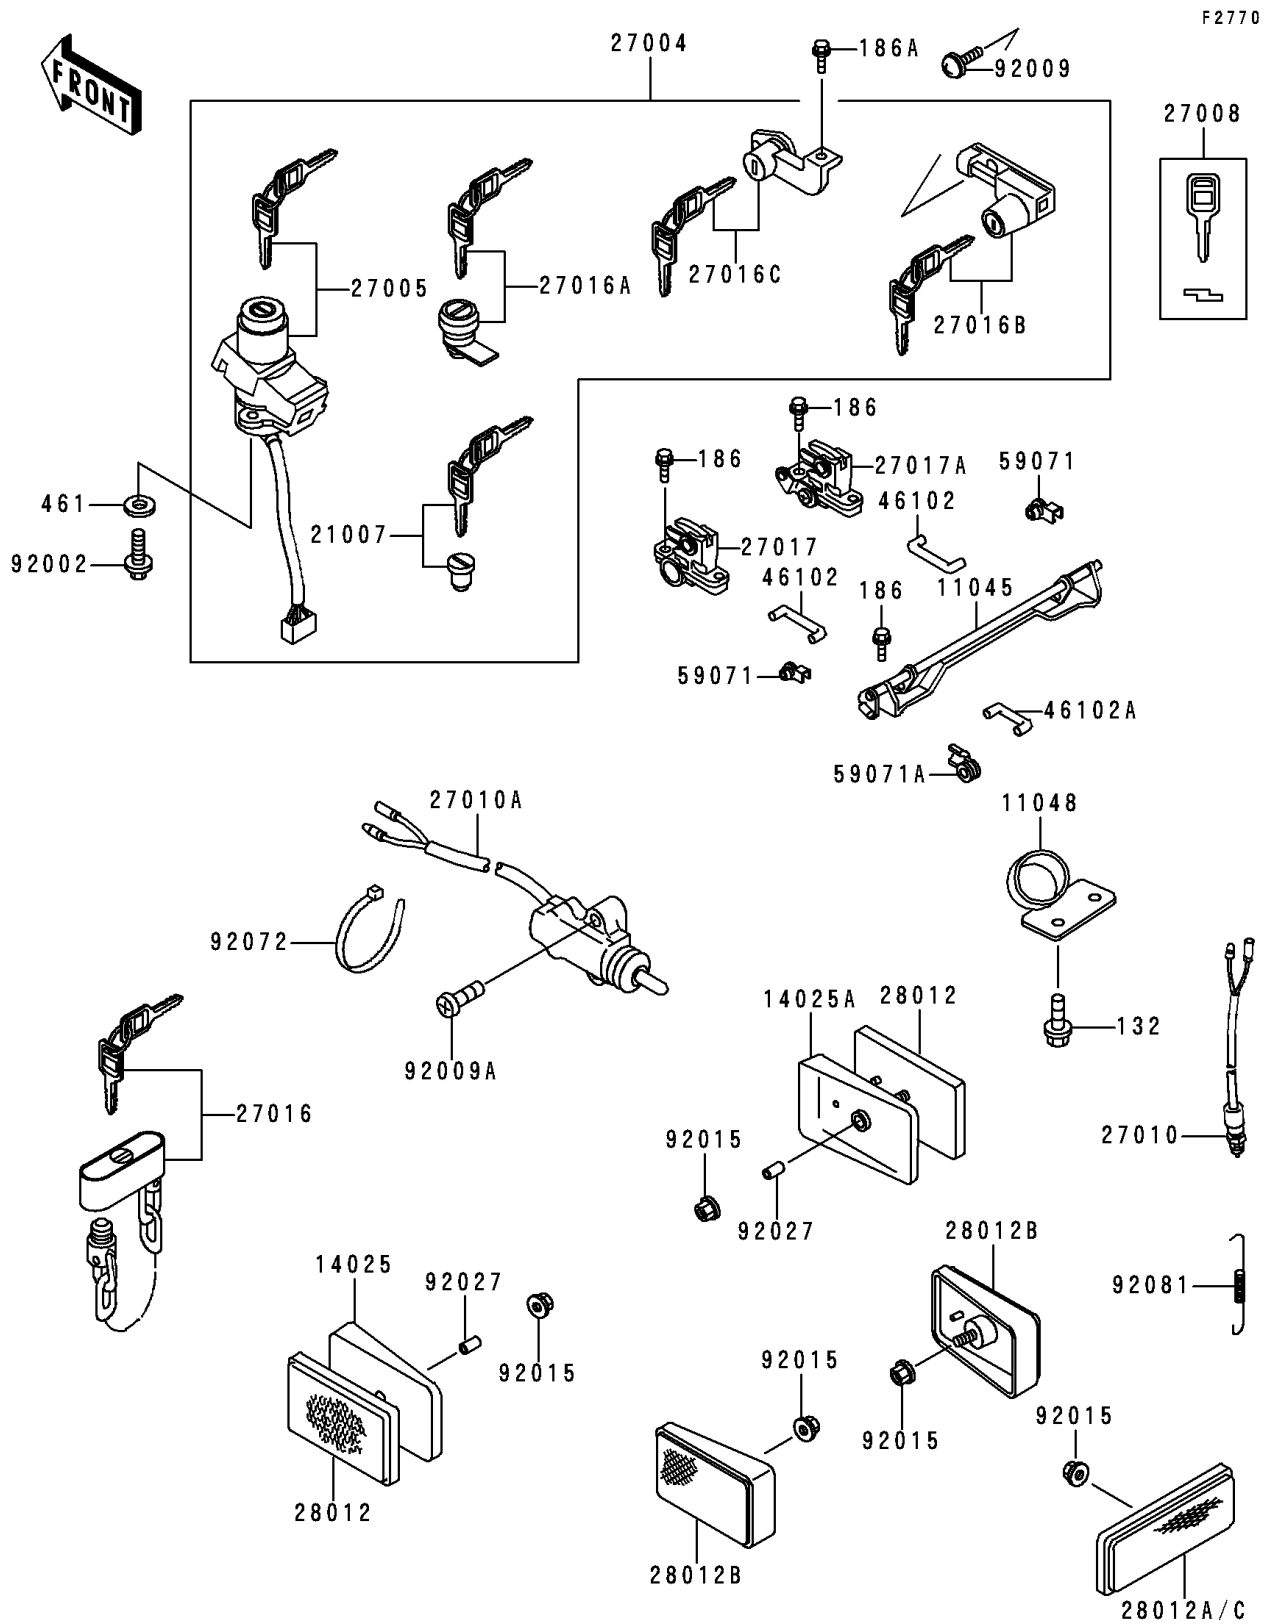

1995 Concours™ PARTS DIAGRAM

Ignition Switch/Locks/Reflectors

1995 Concours™ PARTS LIST

Ignition Switch/Locks/Reflectors

ITEM NAME	PART NUMBER	QUANTITY
BOLT-FLANGED-SMALL (Ref # 132)	132J0612	1
BOLT-UPSET-WP (Ref # 186)	186C0614	1
BOLT-UPSET-WP (Ref # 186A)	186C0616	1
WASHER-SPRING (Ref # 461)	461L0600	1
BRACKET,SEAT LOCK (Ref # 11045)	11045-1544	1
BRACKET,IGNITION GUARD (Ref # 11048)	11048-1451	1
COVER,REFLECTOR,FR (Ref # 14025)	14025-1886	1
COVER,REFLECTOR,FR (Ref # 14025A)	14025-1887	1
ROTOR,LOCK,TANK CAP (Ref # 21007)	21007-5037	1
SWITCH-ASSY (Ref # 27004)	27004-5474	1
SWITCH-ASSY-IGNITION (Ref # 27005)	27005-5101	1
KEY-LOCK,BLANK (Ref # 27008)	27008-1173	1
SWITCH,REAR BRAKE (Ref # 27010)	27010-1019	1
SWITCH,SIDE STAND (Ref # 27010A)	27010-1220	1
LOCK-ASSY,WHEEL (Ref # 27016)	27016-1051	1
LOCK-ASSY,TOOL BOX (Ref # 27016A)	27016-5204	1
LOCK-ASSY,HELMET (Ref # 27016B)	27016-5211	1
LOCK-ASSY,SEAT (Ref # 27016C)	27016-5221	1
LOCK,SEAT,LH (Ref # 27017)	27017-1112	1
LOCK,SEAT,RH (Ref # 27017A)	27017-1113	1
REFLECTOR-REFLEX,FR (Ref # 28012)	28012-1052	1
REFLECTOR-REFLEX,RR (Ref # 28012A)	28012-1054	1
REFLECTOR-REFLEX,RR (Ref # 28012B)	28012-1056	1
ROD,SEAT LOCK,FR (Ref # 46102)	46102-1187	1
ROD,SEAT LOCK,RR (Ref # 46102A)	46102-1188	1
JOINT (Ref # 59071)	59071-1103	1
JOINT (Ref # 59071A)	59071-1125	1
BOLT,TORX,6X16 (Ref # 92002)	92002-1333	1
SCREW,5X12 (Ref # 92009)	92009-1401	1

1995 Concours™ PARTS LIST

Ignition Switch/Locks/Reflectors

ITEM NAME	PART NUMBER	QUANTITY
SCREW,5X20 (Ref # 92009A)	92009-1459	1
NUT,FLANGED,5MM (Ref # 92015)	92015-1259	1
COLLAR,5X8X14.5 (Ref # 92027)	92027-1789	1
BAND,L=185 (Ref # 92072)	92072-1195	1
SPRING,BRAKE LAMP SWITCH (Ref # 92081)	92081-1990	1