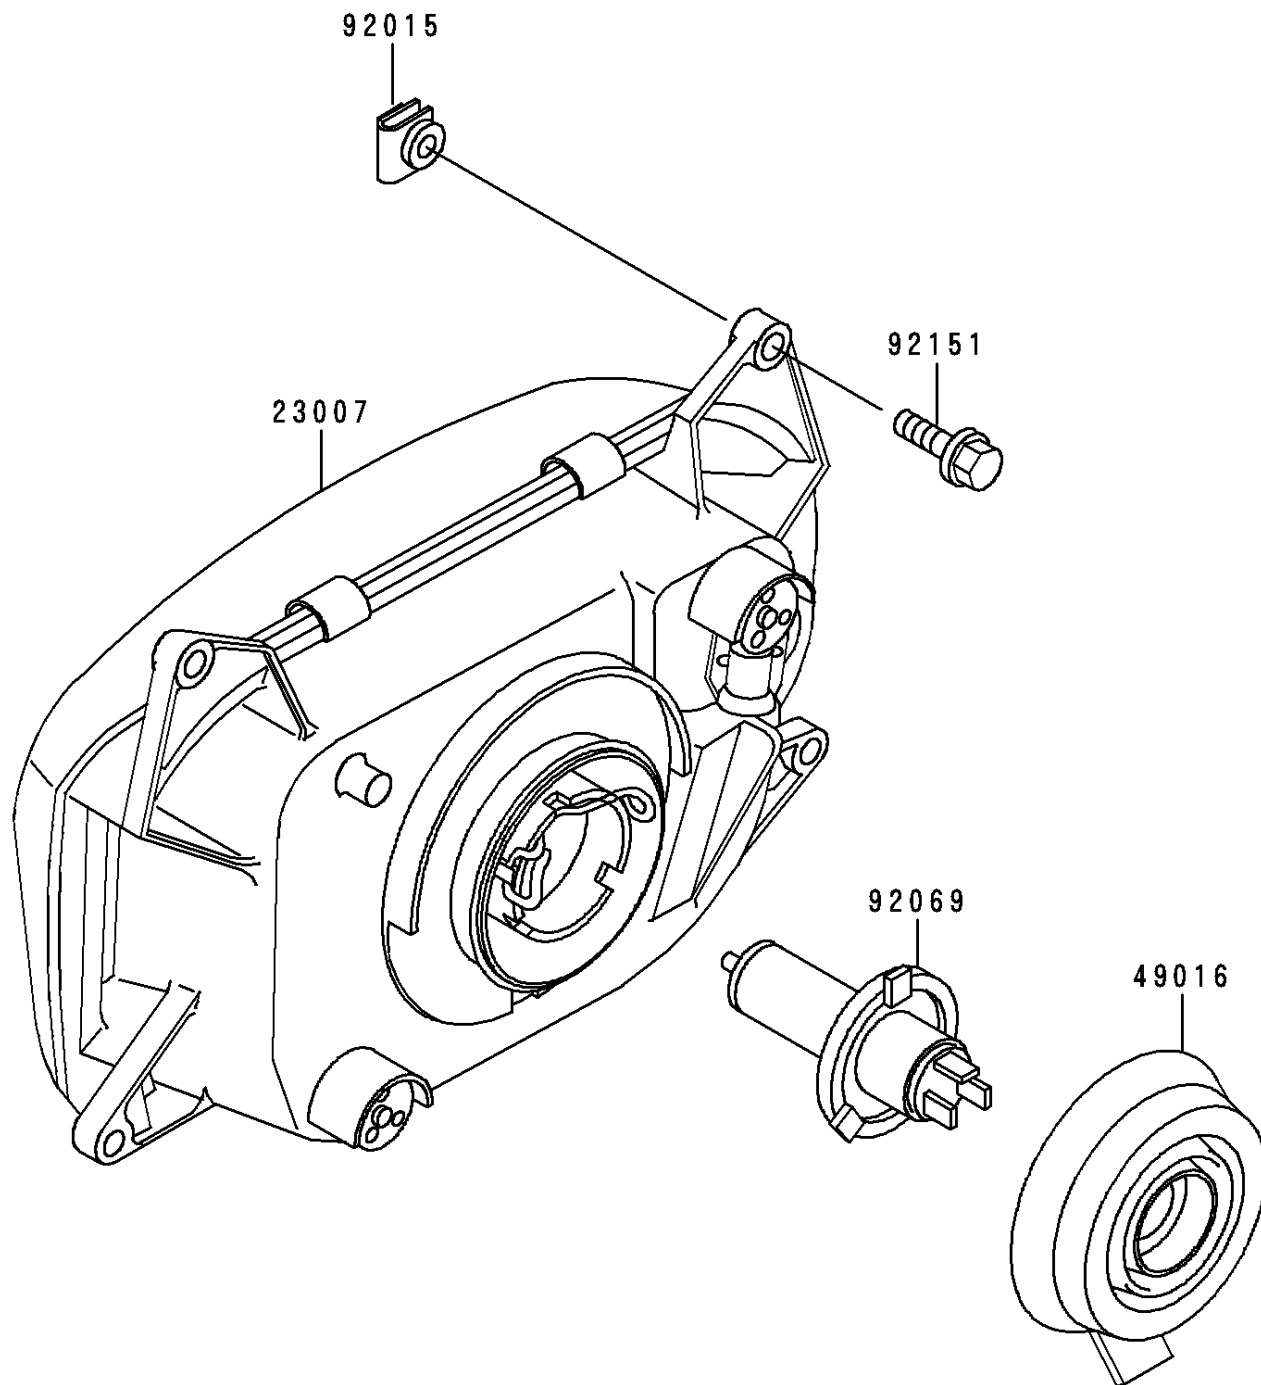

1995 Concours™ PARTS DIAGRAM

Headlight(s)

F2710

1995 Concours™ PARTS LIST

Headlight(s)

ITEM NAME	PART NUMBER	QUANTITY
LENS-COMP,HEAD LAMP (Ref # 23007)	23007-1132	1
COVER-SEAL,HEAD LAMP (Ref # 49016)	49016-1108	1
NUT,6MM (Ref # 92015)	92015-1094	1
BULB,12V 60/55W,H4 (Ref # 92069)	92069-1002	1
BOLT,6X25 (Ref # 92151)	92151-1241	1