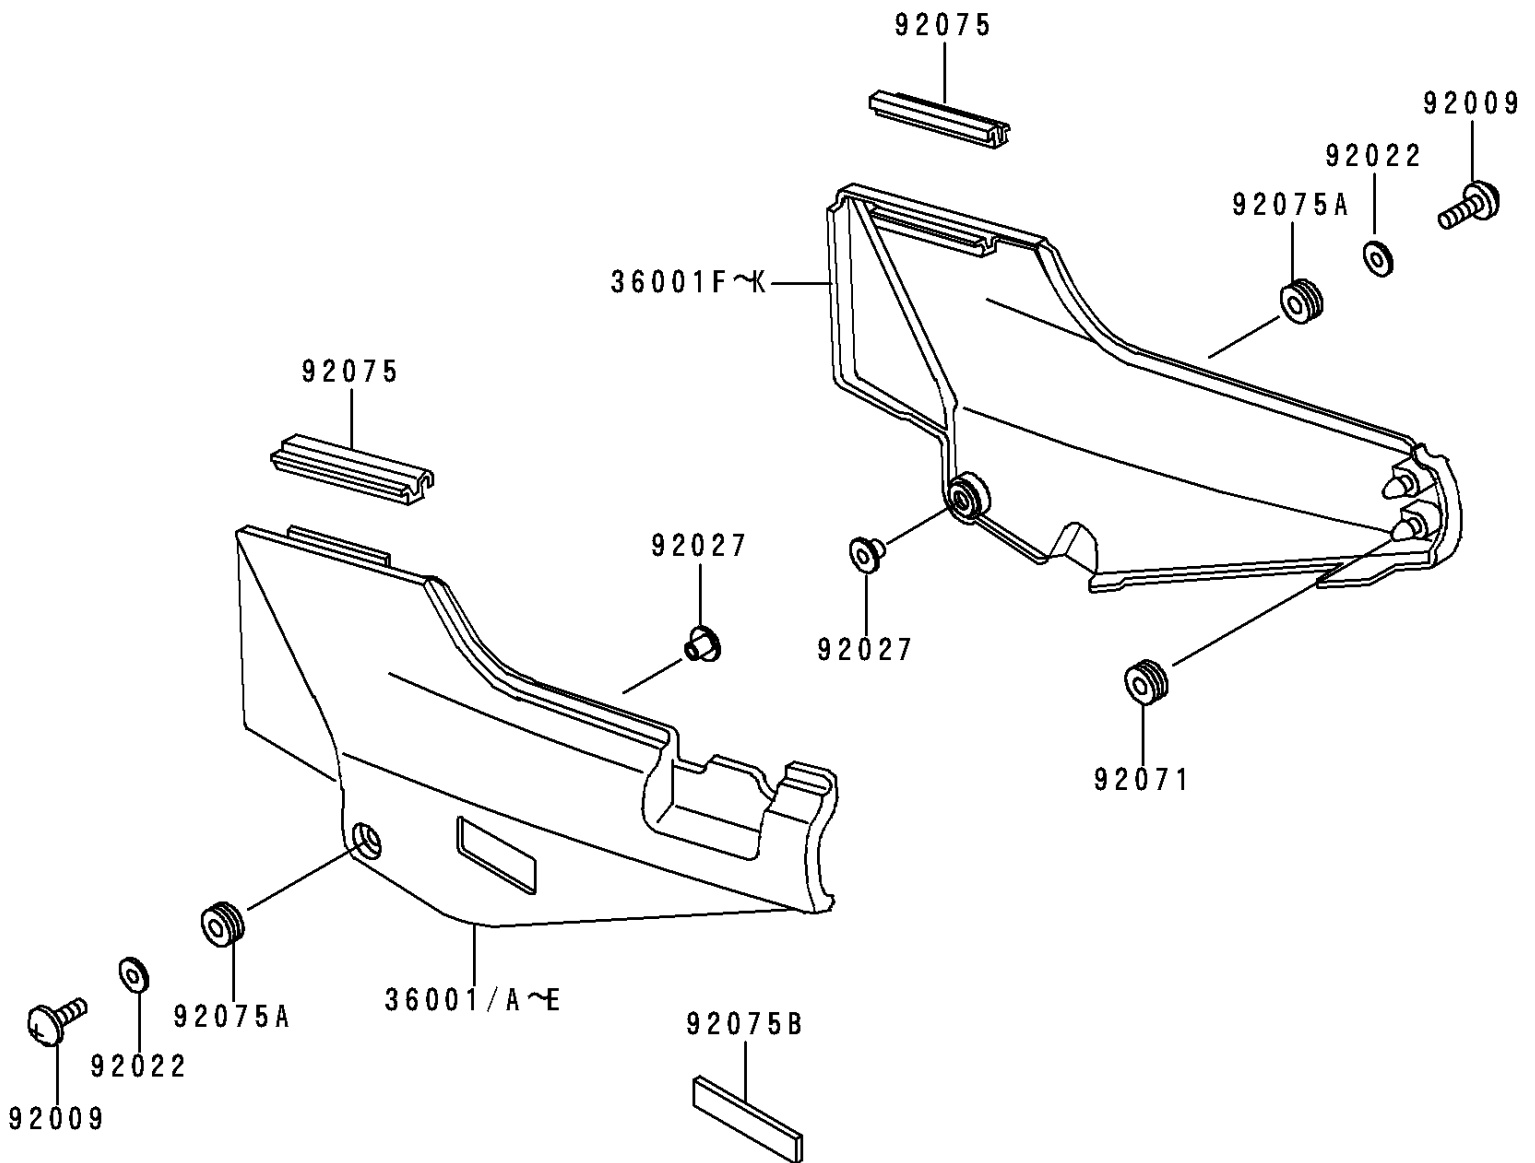

1995 Concours™ PARTS DIAGRAM

Side Covers

F2611

1995 Concours™ PARTS LIST

Side Covers

ITEM NAME	PART NUMBER	QUANTITY
SCREW,6X18,BLACK (Ref # 92009)	92009-1181	1
WASHER,6.5X20X1.6,BLACK (Ref # 92022)	92022-1619	1
COLLAR,L=9.1,WHITE (Ref # 92027)	92027-1795	1
GROMMET (Ref # 92071)	92071-056	1
DAMPER,SIDE COVER (Ref # 92075)	92075-1601	1
DAMPER (Ref # 92075A)	92075-1634	1
DAMPER,SIDE COVER (Ref # 92075B)	92075-1854	1
COVER-SIDE,LH,RED/GRAY/BLACK (Ref # 36001B)	36001-1324-3A	1
COVER-SIDE,LH,RED/GRAY/BLACK (Ref # 36001E)	36001-1324-88	1
COVER-SIDE,RH,RED/GRAY/BLACK (Ref # 36001H)	36001-1325-3A	1
COVER-SIDE,RH,RED/GRAY/BLACK (Ref # 36001K)	36001-1325-88	1