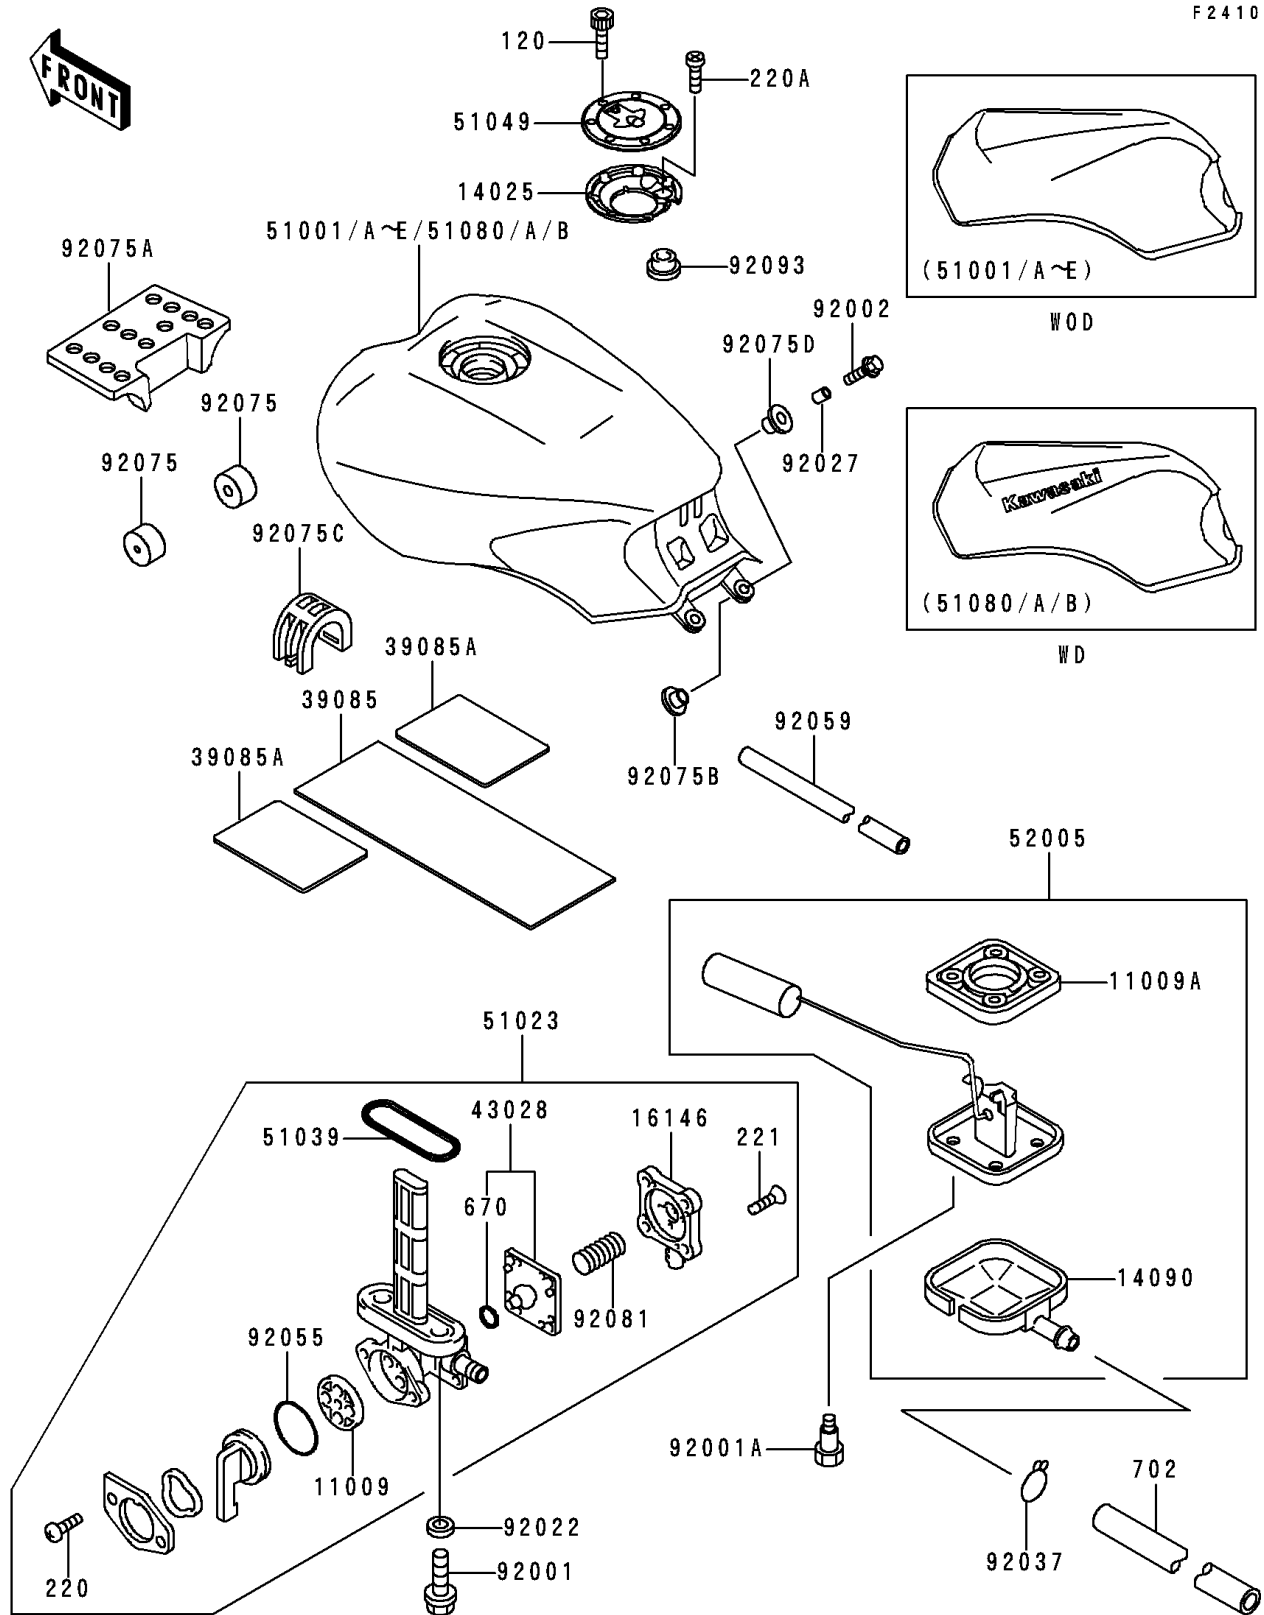

## 1995 Concours™ PARTS DIAGRAM

Fuel Tank

F2410

## 1995 Concours™ PARTS LIST

Fuel Tank

ITEM NAME	PART NUMBER	QUANTITY
GASKET,TAP VALVE (Ref # 11009)	11009-1530	1
GASKET,FUEL GAUGE (Ref # 11009A)	11009-1656	1
COVER,TANK CAP (Ref # 14025)	14025-1913	1
COVER,FUEL GAUGE (Ref # 14090)	14090-1624	1
COVER-ASSY,TAP DIAPHRAGM (Ref # 16146)	16146-1005	1
DIAPHRAGM,TAP (Ref # 43028)	43028-1015	1
TAP-ASSY,FUEL (Ref # 51023)	51023-1130	1
RING,TAP FLANGED (Ref # 51039)	51039-010	1
CAP-TANK,FUEL (Ref # 51049)	51049-1079	1
BOLT-SOCKET (Ref # 120)	120S0512	1
SCREW-PAN-CROS (Ref # 220)	220B0308	1
SCREW-PAN-CROS (Ref # 220A)	220C0508	1
SCREW-CSK-CROS,4X14 (Ref # 221)	221B0414	1
O RING,4MM (Ref # 670)	670B1504	1
TUBE-RUBBER,7X10X780 (Ref # 702)	702A07780	1
GAUGE,FUEL (Ref # 52005)	52005-1078	1
BOLT,6X20 (Ref # 92001)	92001-1091	1
BOLT,FUEL GAUGE (Ref # 92001A)	92001-1705	1
BOLT,6X25 (Ref # 92002)	92002-1137	1
WASHER,6.2X11X1.5 (Ref # 92022)	92022-183	1
COLLAR,6.8X10X14.5 (Ref # 92027)	92027-156	1
CLAMP,TUBE (Ref # 92037)	92037-147	1
RING-O,TAP LEVER (Ref # 92055)	92055-1027	1
TUBE,5X8X600 (Ref # 92059)	92059-1726	1
DAMPER,FUEL TANK (Ref # 92075)	92075-125	1
DAMPER,FUEL TANK (Ref # 92075A)	92075-1672	1
DAMPER,MALE (Ref # 92075B)	92075-174	1
DAMPER,FUEL TANK (Ref # 92075C)	92075-1741	1
DAMPER,FEMALE (Ref # 92075D)	92075-175	1

## 1995 Concours™ PARTS LIST

Fuel Tank

ITEM NAME	PART NUMBER	QUANTITY
SPRING,TAP DIAPHRAGM (Ref # 92081)	92081-1171	1
PAD-TANK,CNT (Ref # 39085)	39085-1060	1
PAD-TANK,SIDE (Ref # 39085A)	39085-1061	1
TANK-COMP-FUEL,L.V.RED (Ref # 51080)	51080-5072-P5	1
TANK-COMP-FUEL,RED/GRAY (Ref # 51080A)	51080-5097-2T	1
TANK-COMP-FUEL,RED/GRAY (Ref # 51080B)	51080-5098-2T	1
SEAL,FUEL TANK CAP (Ref # 92093)	92093-1030	1