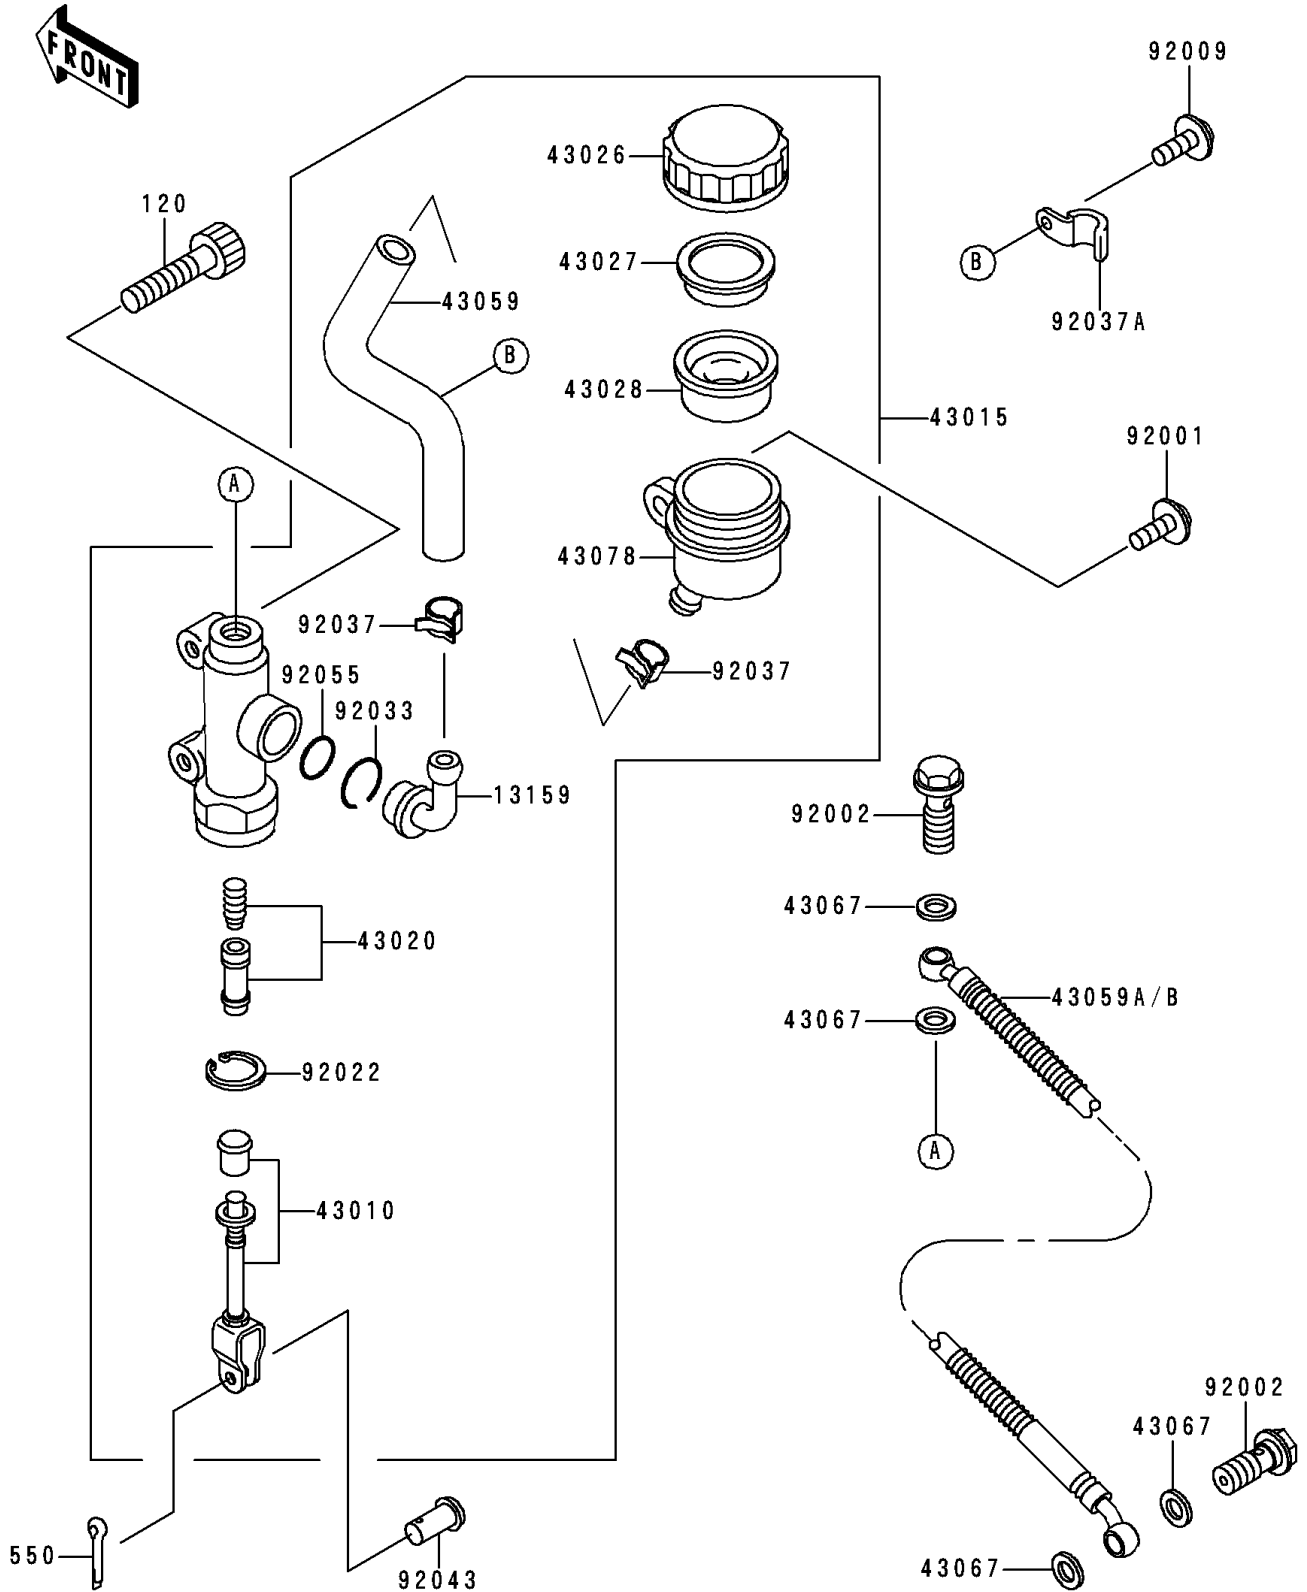

## 1995 Concours™ PARTS DIAGRAM

Rear Master Cylinder

F2293

## 1995 Concours™ PARTS LIST

Rear Master Cylinder

ITEM NAME	PART NUMBER	QUANTITY
BOLT-SOCKET,8X30 (Ref # 120)	120P0830	1
PIN-COTTER,2.0X15 (Ref # 550)	550D2015	1
CONNECTOR,RR MASTER CYLINDER (Ref # 13159)	13159-1052	1
ROD-ASSY-BRAKE (Ref # 43010)	43010-1066	1
CYLINDER-ASSY-MASTER,RR (Ref # 43015)	43015-1359	1
PISTON-COMP-BRAKE,RR (Ref # 43020)	43020-1067	1
CAP-BRAKE (Ref # 43026)	43026-1051	1
PLATE-DIAPHRAGM (Ref # 43027)	43027-1051	1
DIAPHRAGM,MASTER CYLINDER (Ref # 43028)	43028-1057	1
HOSE-BRAKE,RR MASTER CYLINDER (Ref # 43059)	43059-1374	1
HOSE-BRAKE,RR (Ref # 43059A)	43059-1825	1
WASHER,10.5X15X1.5 (Ref # 43067)	43067-001	1
RESERVOIR,RR MASTER CYLINDER (Ref # 43078)	43078-1058	1
BOLT,W/P,6X16 (Ref # 92001)	92001-1860	1
BOLT,OIL,L=23 (Ref # 92002)	92002-1888	1
SCREW,6X8 (Ref # 92009)	92009-1294	1
WASHER,CIRCRIP (Ref # 92022)	92022-1601	1
RING-SNAP,20.5MM (Ref # 92033)	92033-1186	1
CLAMP,BRAKE HOSE (Ref # 92037)	92037-1547	1
CLAMP,HOSE (Ref # 92037A)	92037-1807	1
PIN,8MM (Ref # 92043)	92043-1303	1
RING-O,MASTER CYLINDER (Ref # 92055)	92055-1251	1