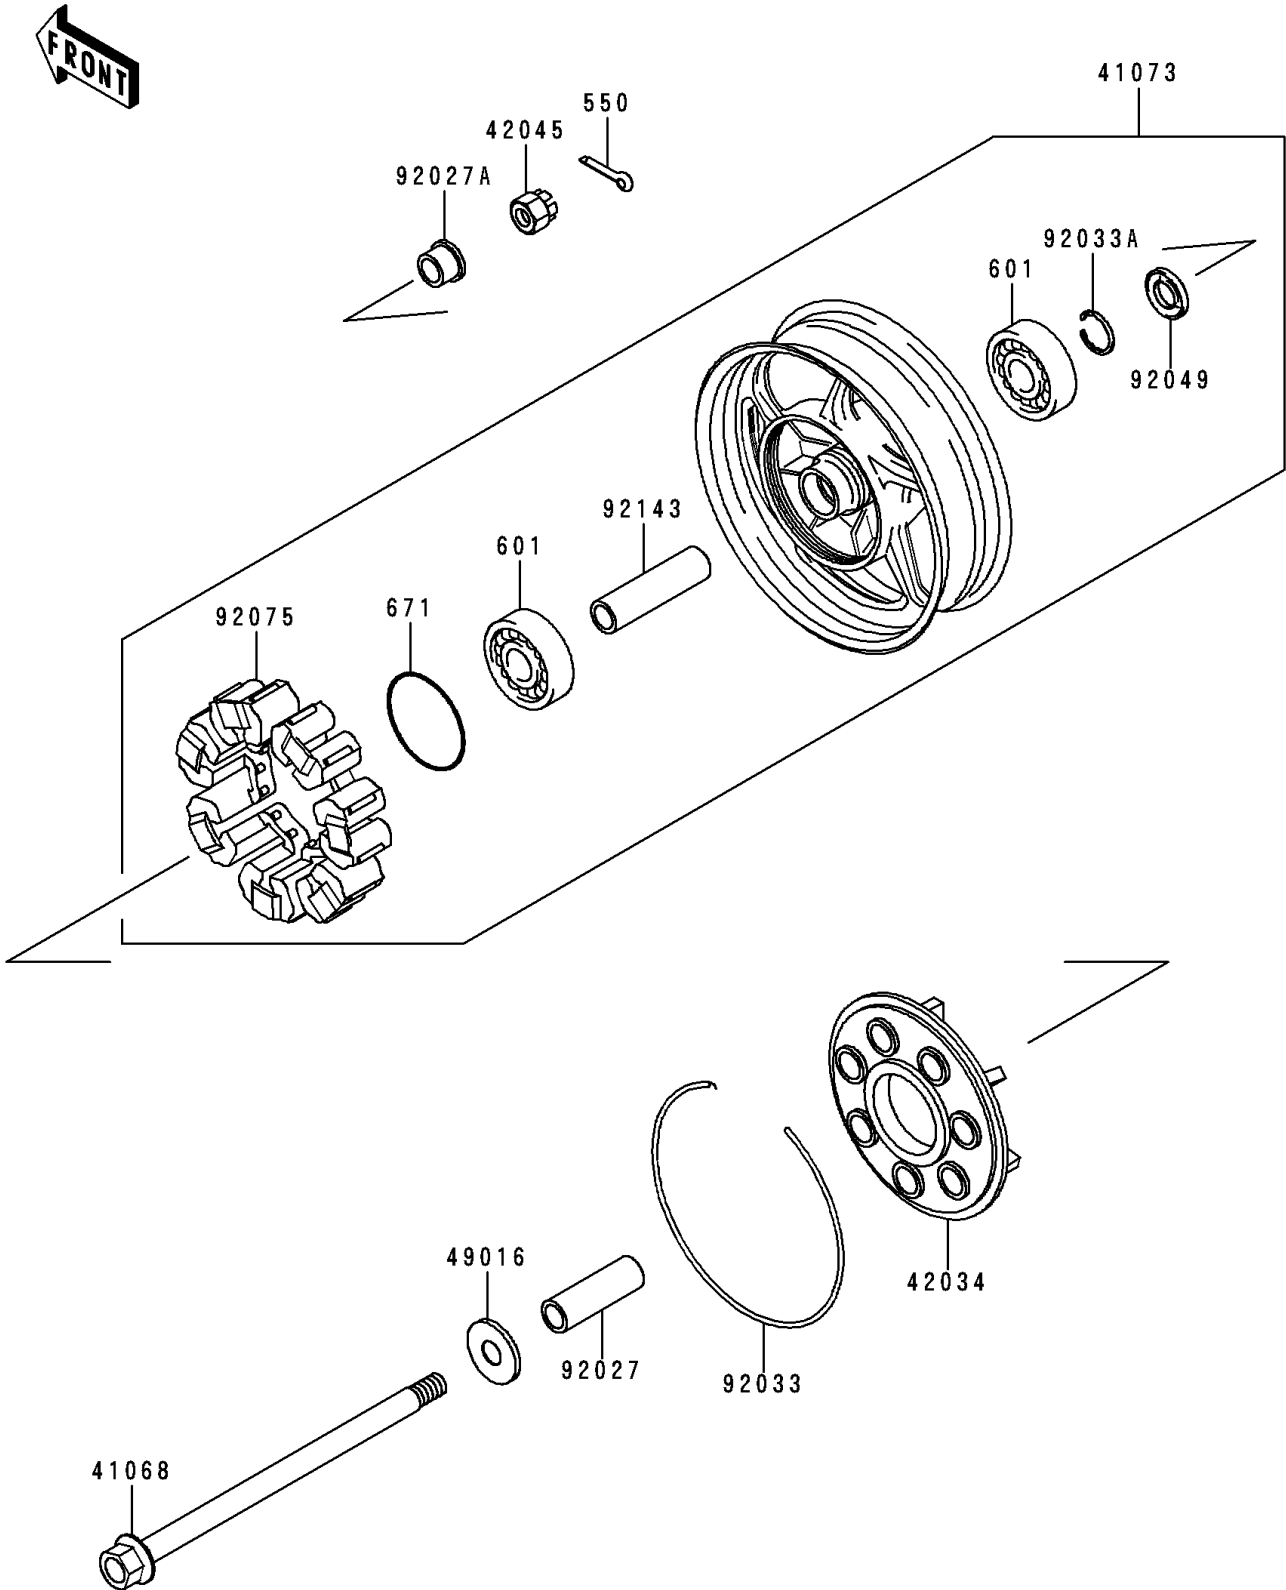

1995 Concours™ PARTS DIAGRAM

Rear Wheel/Chain

F2240

1995 Concours™ PARTS LIST

Rear Wheel/Chain

ITEM NAME	PART NUMBER	QUANTITY
PIN-COTTER,4.0X35 (Ref # 550)	550D4035	1
BEARING-BALL,#6304UUC3 (Ref # 601)	601B6304UU	1
O RING,80MM (Ref # 671)	671B2580	1
AXLE,RR (Ref # 41068)	41068-1197	1
WHEEL-ASSY,RR,G.GRAY (Ref # 41073)	41073-1549-GE	1
COUPLING,RR HUB (Ref # 42034)	42034-1011	1
NUT,CASTLE,18MM (Ref # 42045)	42045-018	1
COVER-SEAL (Ref # 49016)	49016-1019	1
COLLAR,20.2X28X89 (Ref # 92027)	92027-1553	1
COLLAR,RR AXLE,L=20 (Ref # 92027A)	92027-1792	1
RING-SNAP (Ref # 92033)	92033-1019	1
RING-SNAP,52MM (Ref # 92033A)	92033-1043	1
SEAL-OIL,28X52X5 (Ref # 92049)	92049-1061	1
DAMPER,SHOCK,RR HUB (Ref # 92075)	92075-1121	1
COLLAR,20.2X28X105.5 (Ref # 92143)	92143-1048	1