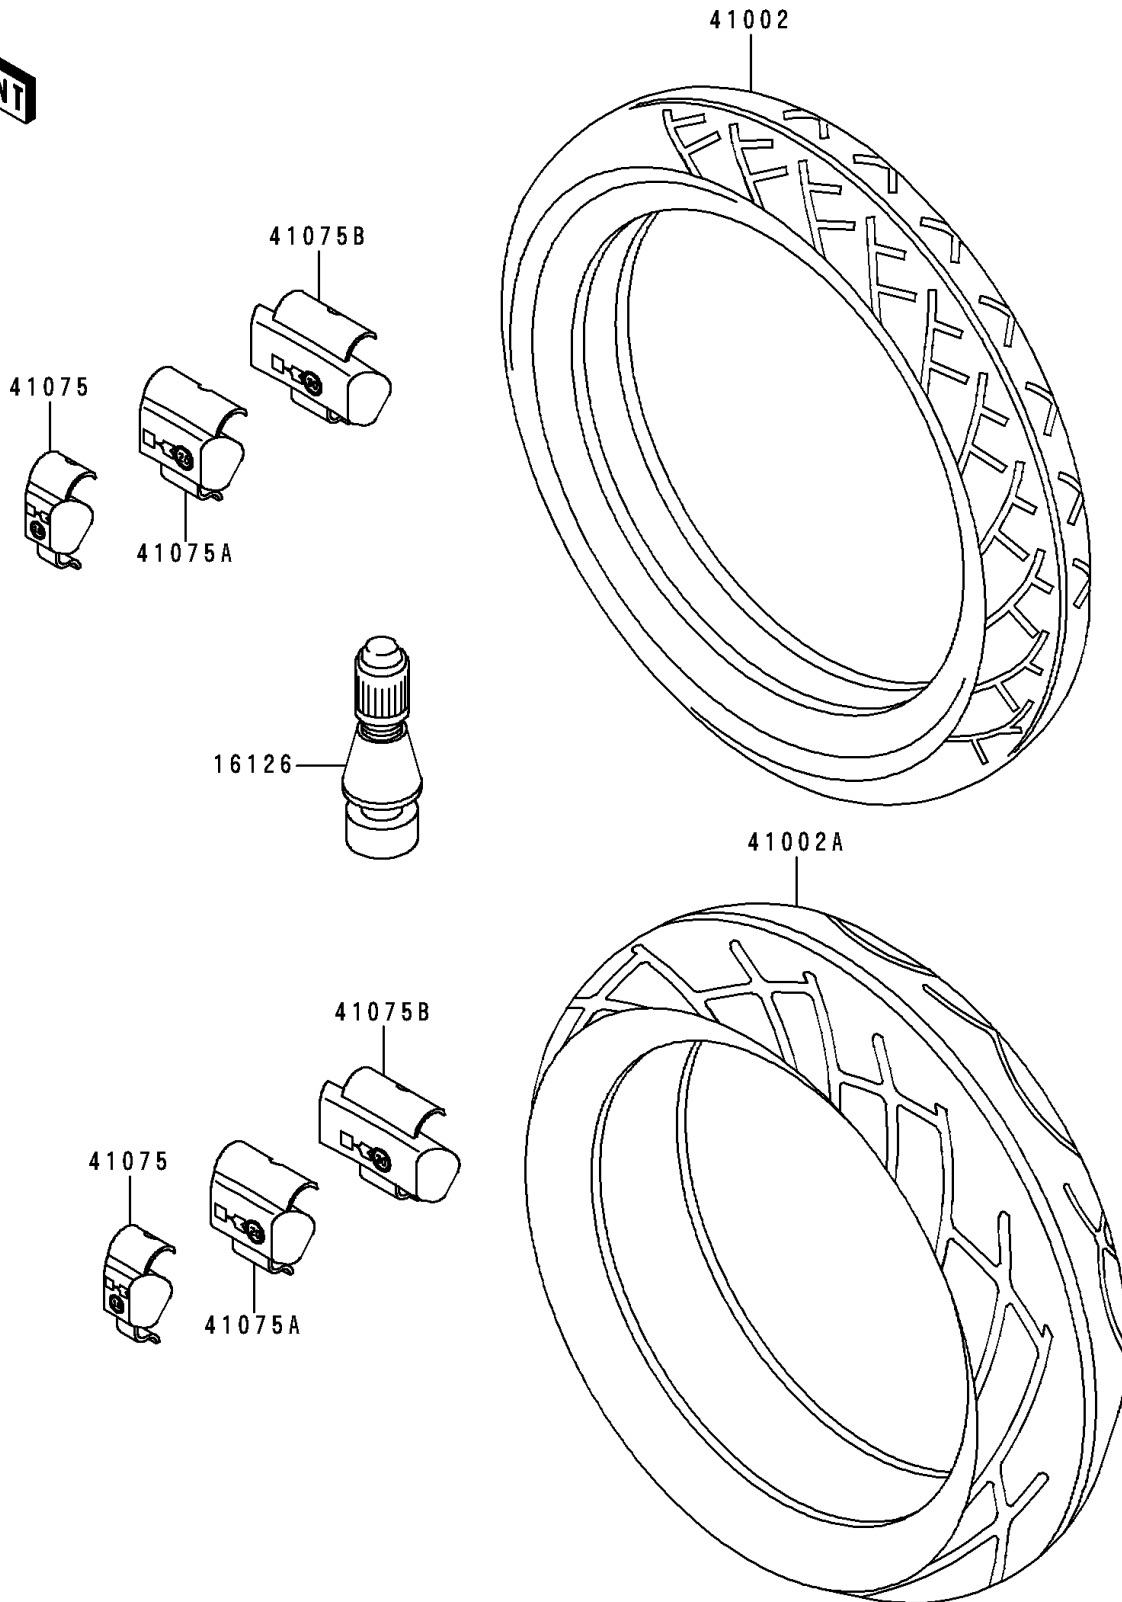

1995 Concours™ PARTS DIAGRAM

Tires

F2210

1995 Concours™ PARTS LIST

Tires

ITEM NAME	PART NUMBER	QUANTITY
VALVE,TIRE (Ref # 16126)	16126-1140	1
TIRE,FR,120/70R18 59V,K701F(D) (Ref # 41002)	41002-1966	1
TIRE,RR,150/80R16 71V,K700J(D) (Ref # 41002A)	41002-1977	1
BALANCER-WHEEL,10G,SILVER (Ref # 41075)	41075-1056	1
BALANCER-WHEEL,20G,SILVER (Ref # 41075A)	41075-1057	1
BALANCER-WHEEL,30G,SILVER (Ref # 41075B)	41075-1058	1