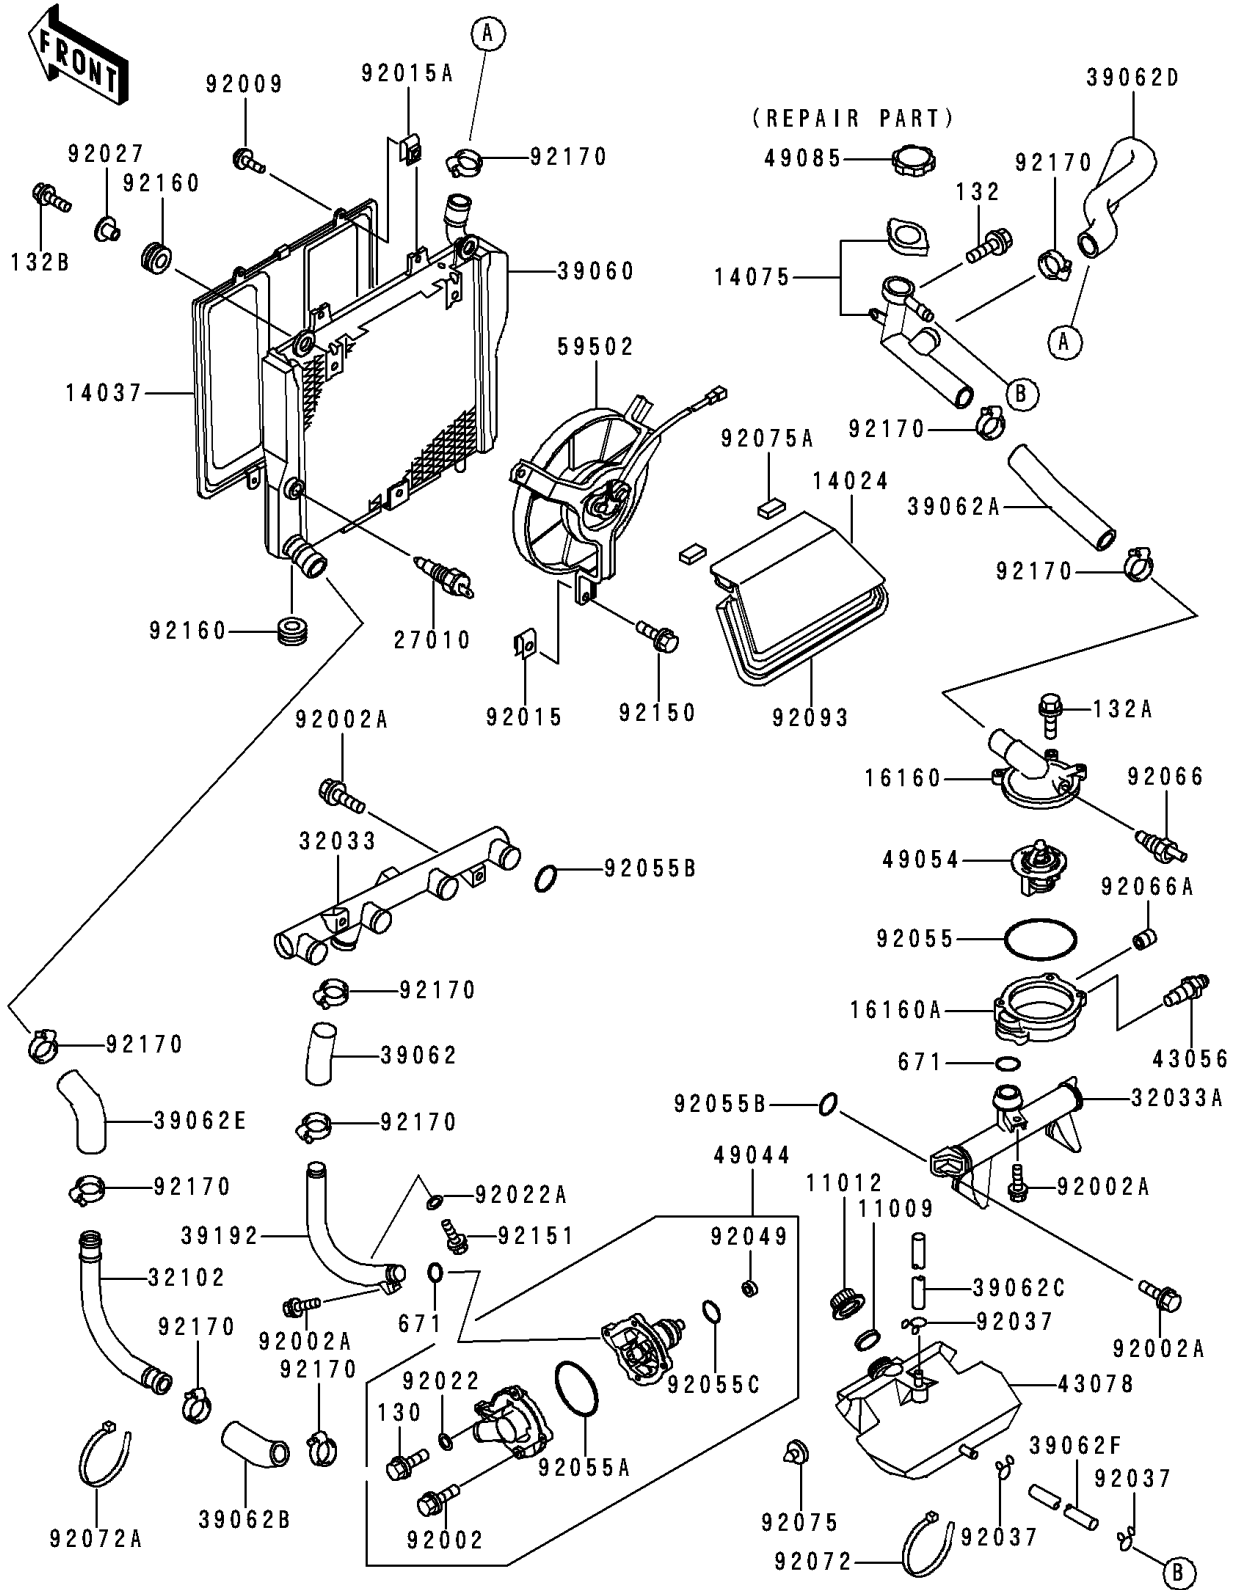

1995 Concours™ PARTS DIAGRAM

Radiator

E3032