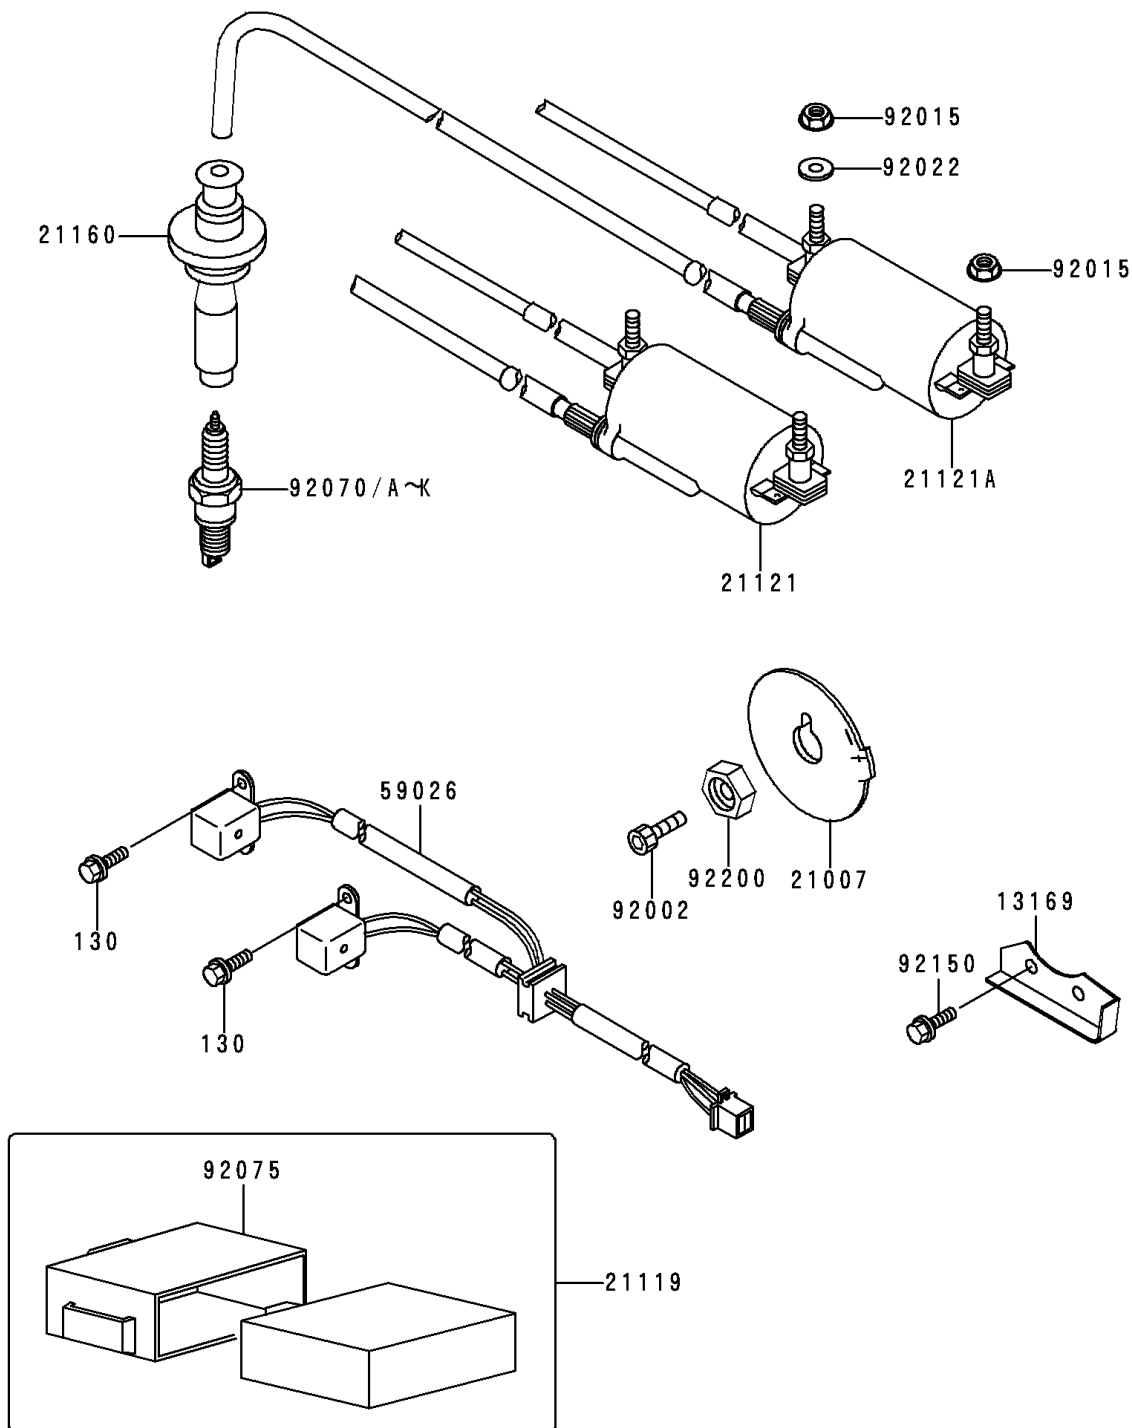

## 1995 Concours™ PARTS DIAGRAM

Ignition System

E1830

## 1995 Concours™ PARTS LIST

### Ignition System

ITEM NAME	PART NUMBER	QUANTITY
PLATE,CHAIN GUIDE (Ref # 13169)	13169-1748	1
ROTOR,PULSING COIL (Ref # 21007)	21007-1109	1
IGNITER (Ref # 21119)	21119-1110	1
COIL-IGNITION,#1&#4 (Ref # 21121)	21121-1110	1
COIL-IGNITION,#2&#3 (Ref # 21121A)	21121-1111	1
CAP-ASSY-PLUG (Ref # 21160)	21160-1065	1
COIL-PULSING (Ref # 59026)	59026-1061	1
BOLT,SOCKET,8X25 (Ref # 92002)	92002-1442	1
NUT,FLANGED,6MM (Ref # 92015)	92015-1193	1
WASHER,7X16X1.2 (Ref # 92022)	92022-024	1
BOLT-FLANGED (Ref # 130)	130G0512	1
DAMPER,IGNITER (Ref # 92075)	92075-1592	1
BOLT,6X12 (Ref # 92150)	92150-1841	1
WASHER,ROTOR (Ref # 92200)	92200-1173	1
PLUG-SPARK,X24ESR-U(ND) (Ref # 92070)		6
PLUG-SPARK,D8EA(NGK) (Ref # 92070A)	92070-1011	1
PLUG-SPARK,D7EA(NGK) (Ref # 92070C)	92070-1013	1
PLUG-SPARK,D9EA(NGK) (Ref # 92070E)	92070-1034	1
PLUG-SPARK,DR7EA(NGK) (Ref # 92070I)	92070-1165	1
PLUG-SPARK,DR9EA(NGK) (Ref # 92070J)	92070-1189	1
PLUG-SPARK,DR8EA(NGK) (Ref # 92070K)	92070-1199	1