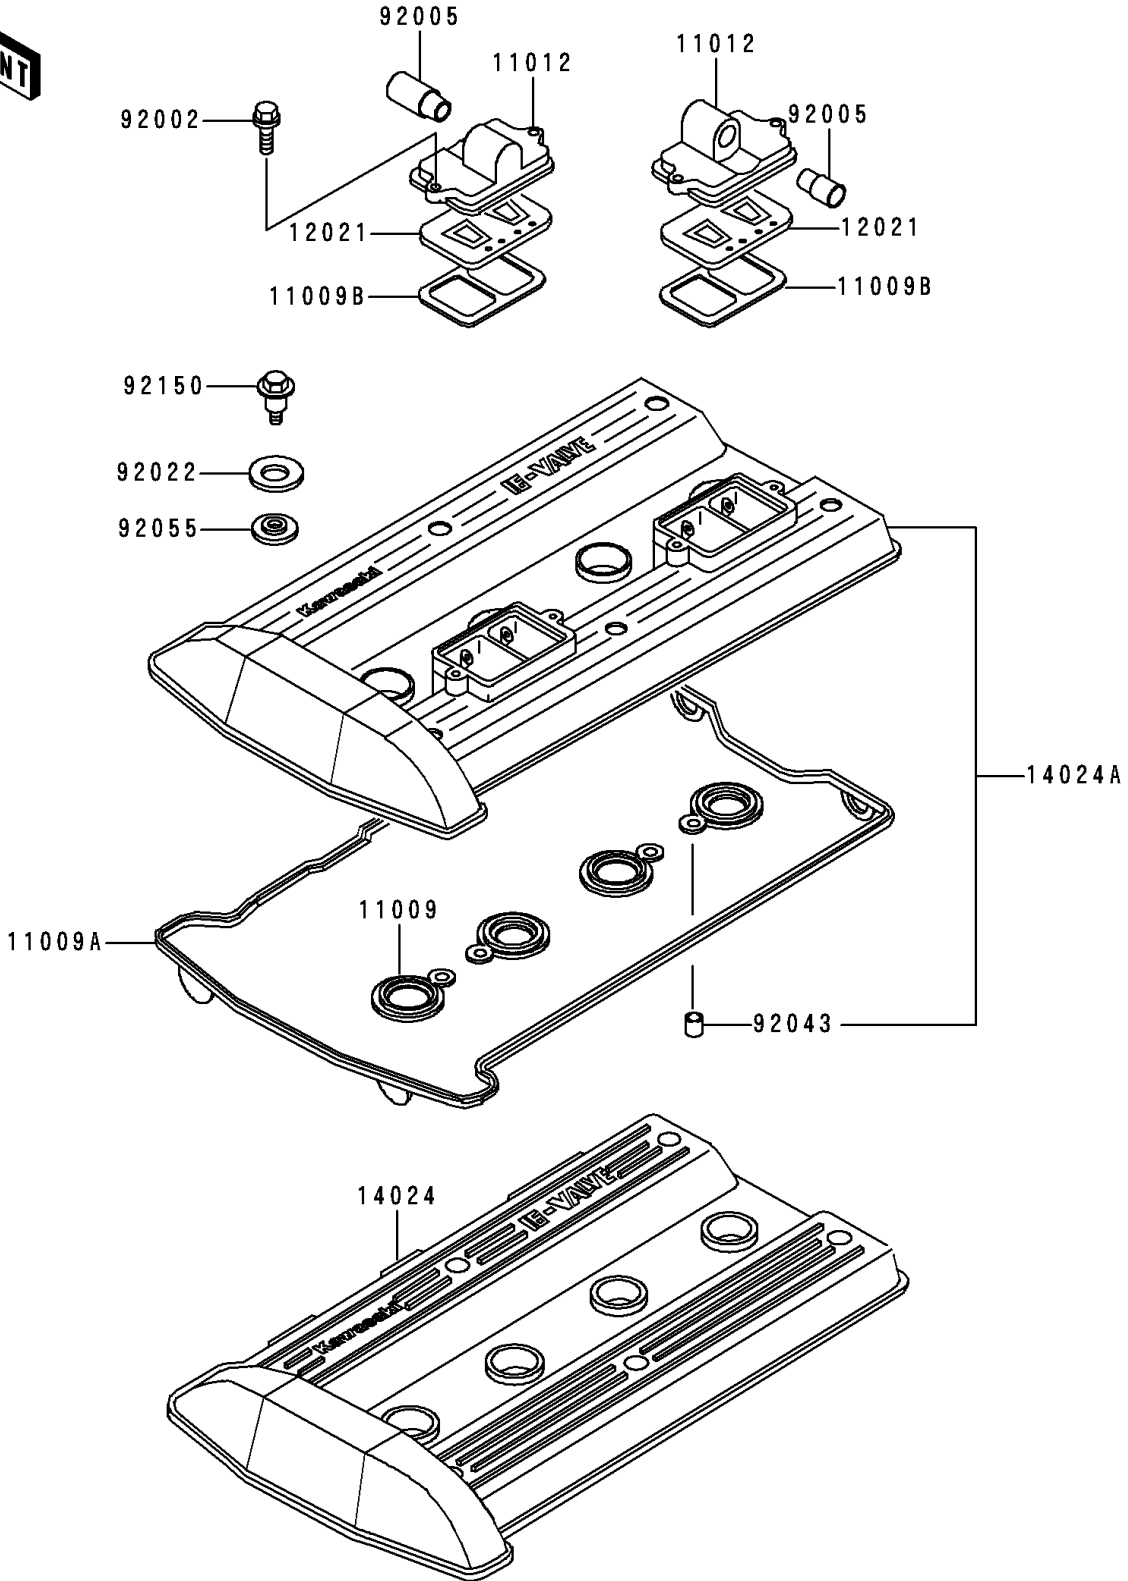

## 1995 Concours™ PARTS DIAGRAM

Cylinder Head Cover

E1112

## 1995 Concours™ PARTS LIST

Cylinder Head Cover

ITEM NAME	PART NUMBER	QUANTITY
GASKET (Ref # 11009)	11009-1377	1
GASKET,CYLINDER HEAD COVER (Ref # 11009A)	11009-1378	1
WASHER,HEAD COVER BOLT (Ref # 92022)	92022-1487	1
RING-O,HEAD COVER BOLT (Ref # 92055)	92055-1225	1
BOLT,HEAD COVER (Ref # 92150)	92150-1447	1
GASKET,REED VALVE (Ref # 11009B)	11009-1857	1
CAP,REED VALVE (Ref # 11012)	11012-1481	1
VALVE-ASSY-REED (Ref # 12021)	12021-1053	1
COVER,CYLINDER HEAD (Ref # 14024)	14024-1082	1
COVER,CYLINDER HEAD (Ref # 14024A)	14024-1138	1
BOLT,6X22 (Ref # 92002)	92002-1068	1
FITTING,REED VALVE (Ref # 92005)	92005-1006	1
PIN,DOWEL,8X10 (Ref # 92043)	92043-1302	1