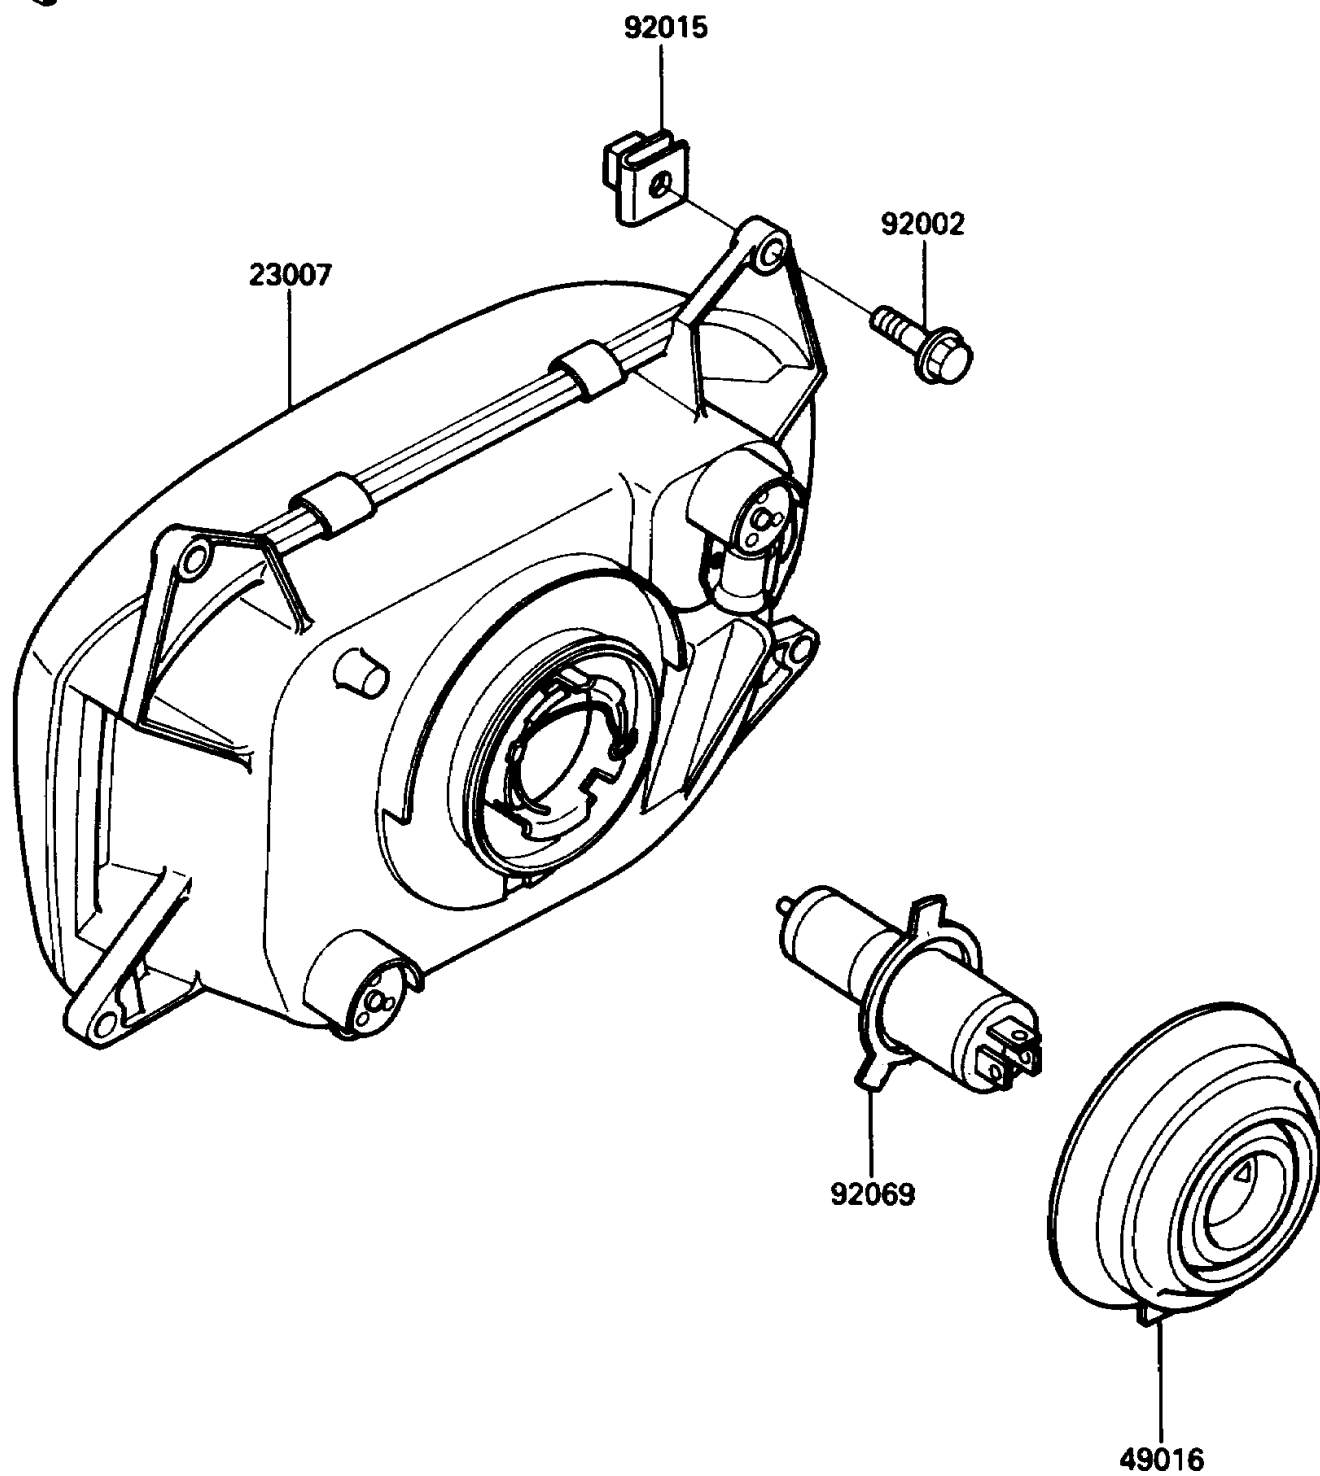

1986 Concours™ PARTS DIAGRAM

Headlight(s)

F2710-0247

1986 Concours™ PARTS LIST

Headlight(s)

ITEM NAME	PART NUMBER	QUANTITY
LENS-COMP,HEAD LAMP (Ref # 23007)	23007-1132	1
COVER-SEAL,HEAD LAMP (Ref # 49016)	49016-1108	1
BOLT,6X25 (Ref # 92002)	92002-1135	1
NUT,6MM (Ref # 92015)	92015-1094	1
BULB,12V 60/55W,H4 (Ref # 92069)	92069-1002	1