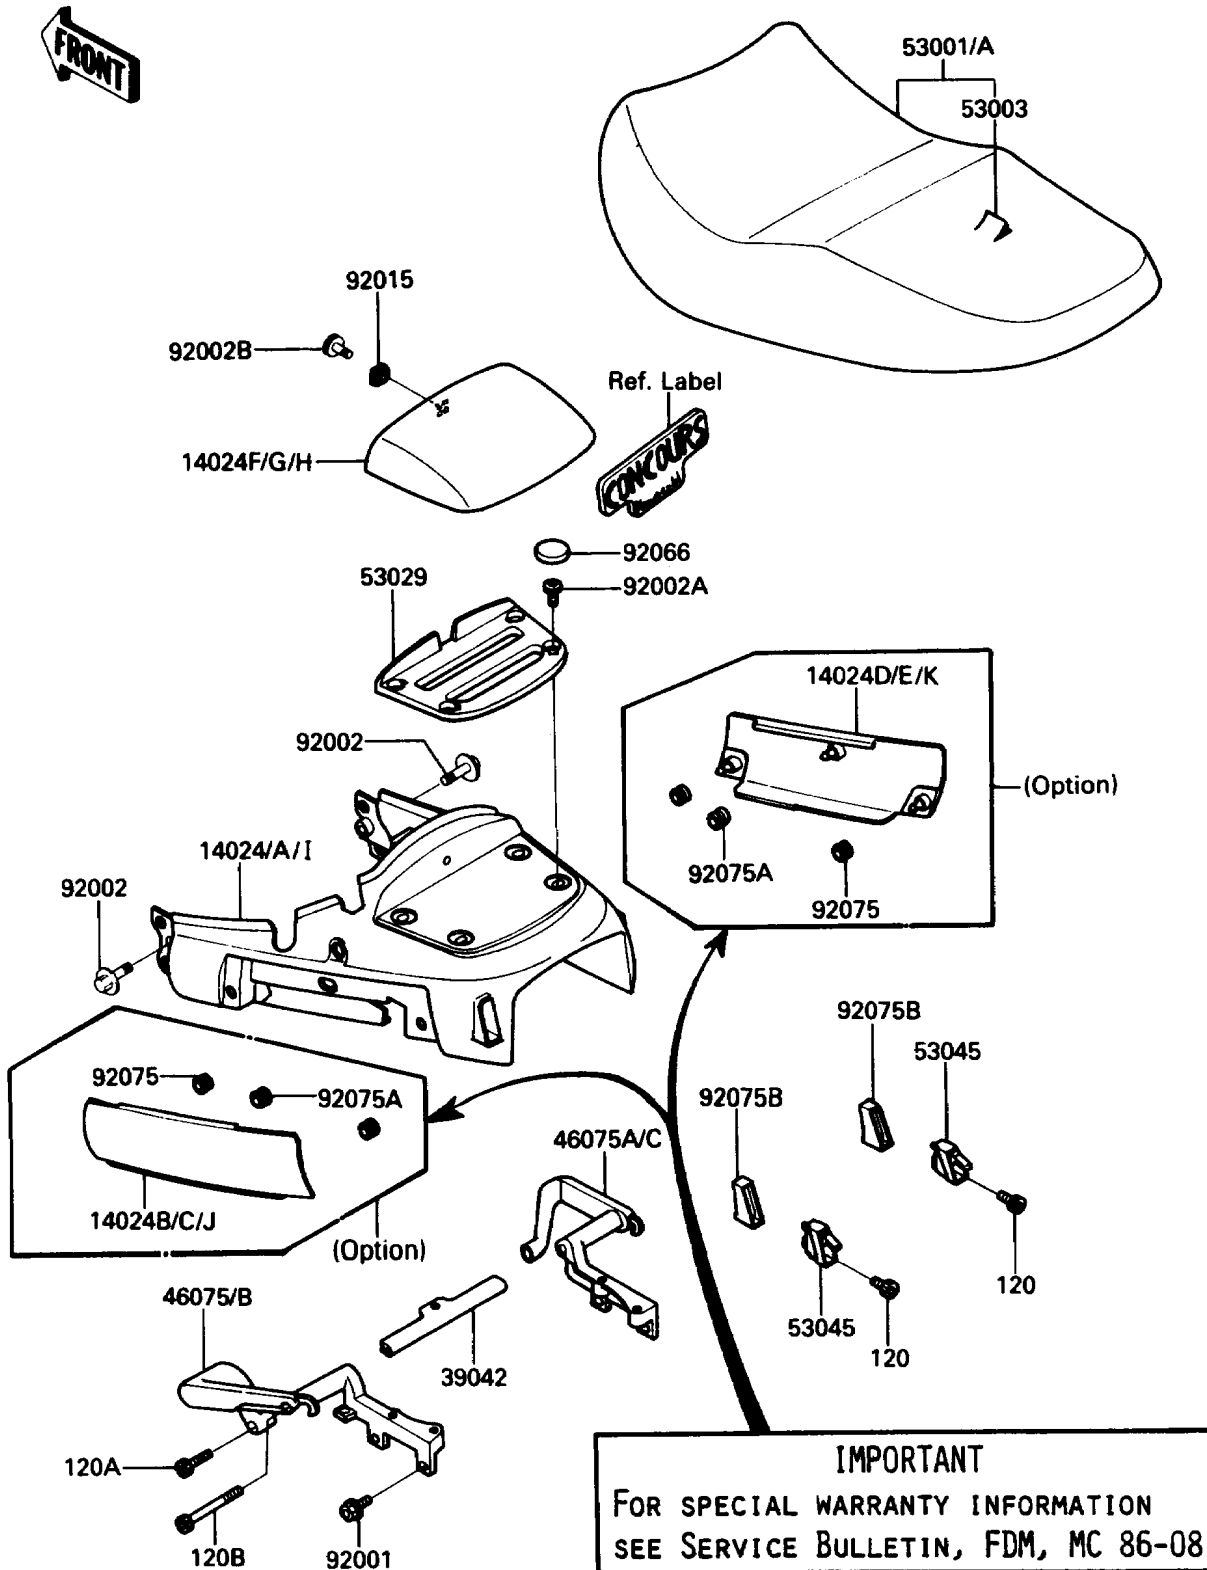

1986 Concours™ PARTS DIAGRAM

Seat

F2510-0312

1986 Concours™ PARTS LIST

Seat

ITEM NAME	PART NUMBER	QUANTITY
COVER,SEAT,C.W.RED (Ref # 14024)	14024-1224-H3	1
COVER,SEAT,P.G.GRAY (Ref # 14024A)	14024-1224-T8	1
COVER,SEAT COVER,LH,C.W.RED (Ref # 14024B)	14024-1225-H3	1
COVER,SEAT COVER,LH,P.G.GRAY (Ref # 14024C)	14024-1225-T8	1
COVER,SEAT COVER,RH,C.W.RED (Ref # 14024D)	14024-1226-H3	1
COVER,SEAT COVER,RH,P.G.GRAY (Ref # 14024E)	14024-1226-T8	1
COVER,CARRIER,C.W.RED (Ref # 14024G)	14024-1227-H3	1
COVER,CARRIER,P.G.GRAY (Ref # 14024H)	14024-1227-T8	1
CROSSMEMBER,SEAT GRIP (Ref # 39042)	39042-1052	1
GRIP,SEAT,RR,LH (Ref # 46075)	46075-1066	1
GRIP,SEAT,RR,RH (Ref # 46075A)	46075-1067	1
SEAT-ASSY,DUAL (Ref # 53001)	53001-1465	1
LEATHER,SEAT (Ref # 53003)	53003-1162	1
CARRIER,TAIL (Ref # 53029)	53029-1069	1
HOOK-ASSY,BUNGEE CORD (Ref # 53045)	53045-1052	1
BOLT,8X18 (Ref # 92001)	92001-1359	1
BOLT,6X25 (Ref # 92002)	92002-1135	1
BOLT,SOCKET,8X23.5 (Ref # 92002A)	92002-1598	1
BOLT,5MM (Ref # 92002B)	92002-1724	1
NUT,5MM (Ref # 92015)	92015-1710	1
PLUG,19X6 (Ref # 92066)	92066-1251	1
DAMPER (Ref # 92075)	92075-051	1
DAMPER (Ref # 92075A)	92075-1470	1
DAMPER,BUNGEE CORD HOOK (Ref # 92075B)	92075-1823	1
BOLT-SOCKET,6X14 (Ref # 120)	120P0614	1
BOLT-SOCKET,8X25,BLACK (Ref # 120A)	120S0825	1
BOLT-SOCKET (Ref # 120B)	120S0890	1