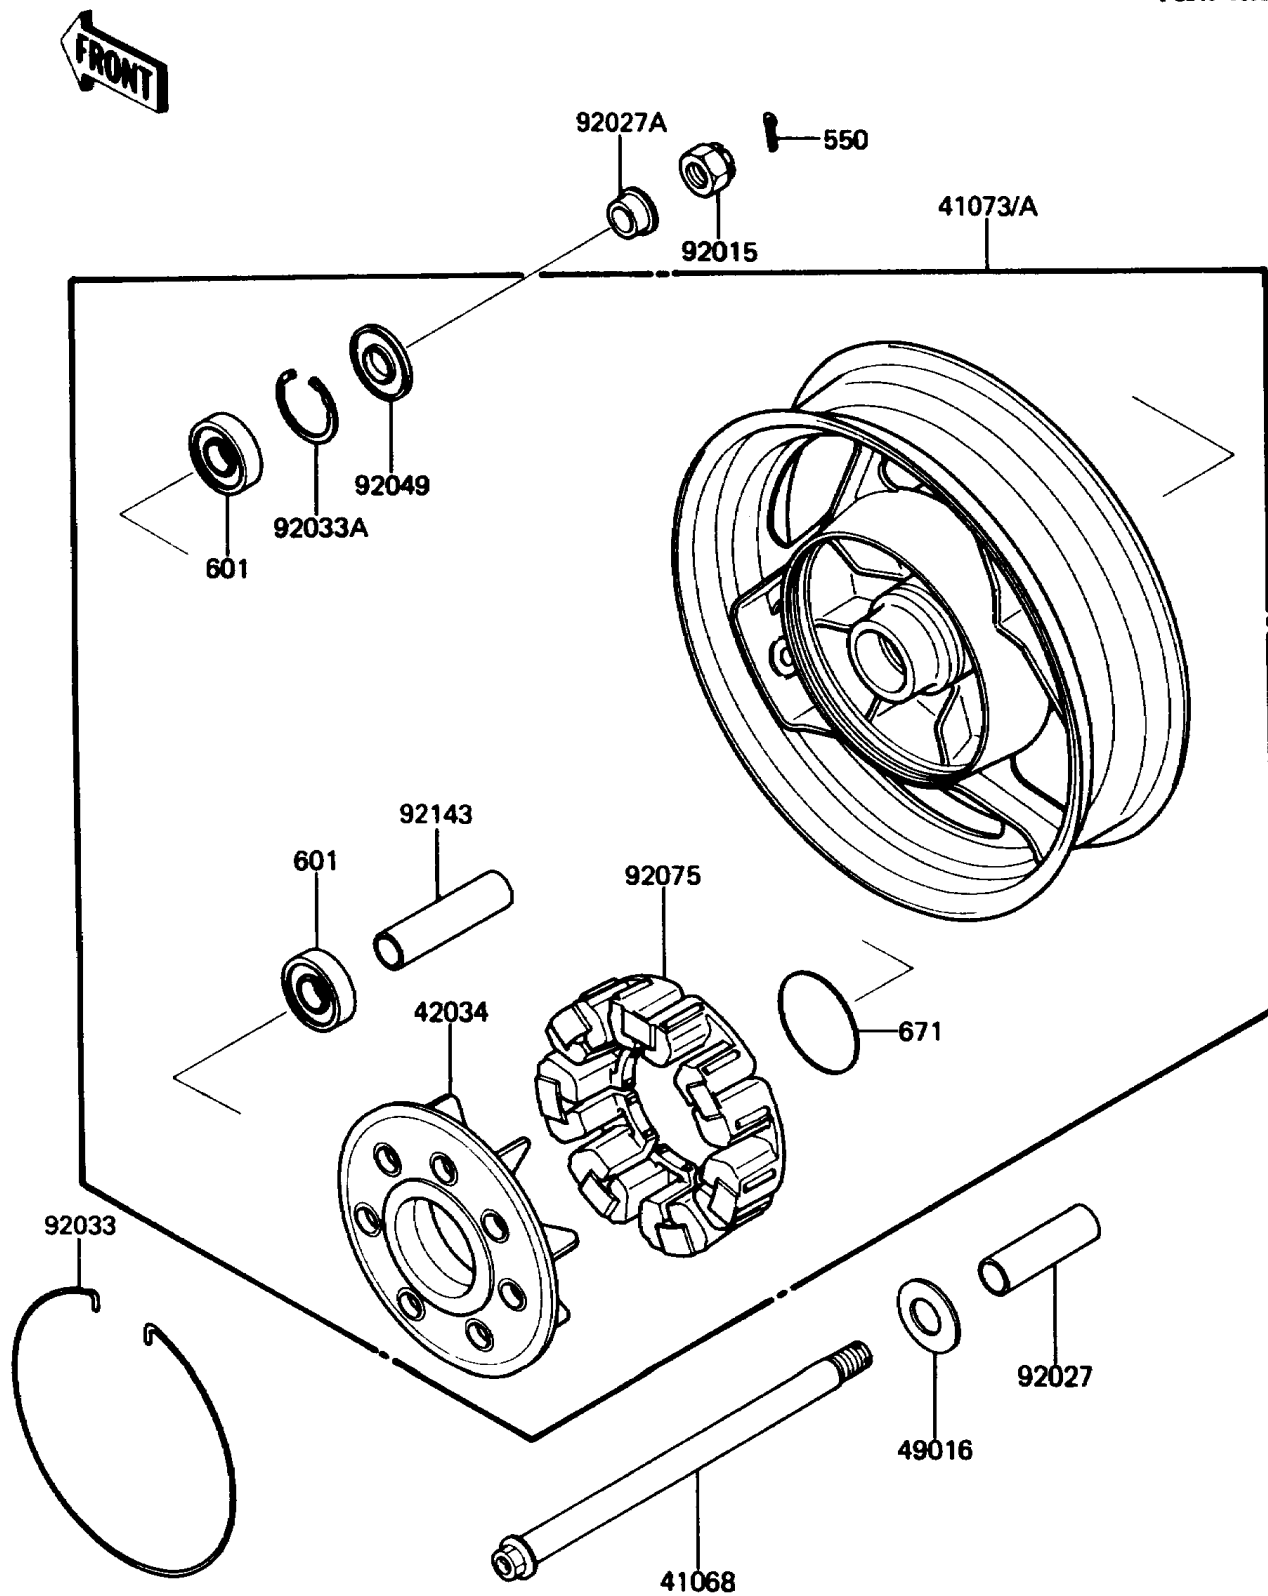

1986 Concours™ PARTS DIAGRAM

Rear Wheel/Chain

F2240-0192

1986 Concours™ PARTS LIST

Rear Wheel/Chain

ITEM NAME	PART NUMBER	QUANTITY
AXLE,RR (Ref # 41068)	41068-1197	1
WHEEL-ASSY,RR,SILVER NO.1 (Ref # 41073A)	41073-1335-V5	1
COUPLING,RR HUB (Ref # 42034)	42034-1011	1
COVER-SEAL (Ref # 49016)	49016-1019	1
NUT,CASTLE,18MM (Ref # 92015)	42045-018	1
COLLAR,20.2X28X89 (Ref # 92027)	92027-1553	1
COLLAR,RR AXLE,L=20 (Ref # 92027A)	92027-1792	1
RING-SNAP (Ref # 92033)	92033-1019	1
RING-SNAP,52MM (Ref # 92033A)	92033-1043	1
SEAL-OIL,28X52X5 (Ref # 92049)	92049-1061	1
DAMPER,SHOCK,RR HUB (Ref # 92075)	92075-1121	1
COLLAR,20.2X28X105.5 (Ref # 92143)	92143-1048	1
PIN-COTTER,4.0X35 (Ref # 550)	550D4035	1
BEARING-BALL,#6304ZZC3 (Ref # 601)	601B6304ZZ	1
O RING,80MM (Ref # 671)	671B2580	1