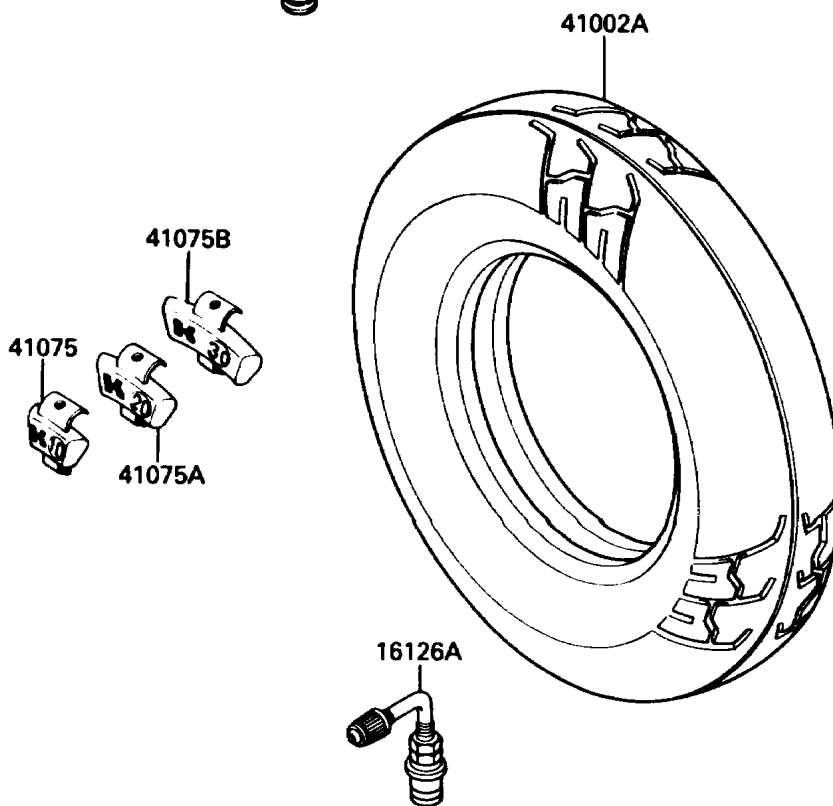

## 1986 Concours™ PARTS DIAGRAM

Tires

F2210-0140

## 1986 Concours™ PARTS LIST

Tires

ITEM NAME	PART NUMBER	QUANTITY
VALVE,TIRE (Ref # 16126)	16126-1136	1
VALVE,TIRE (Ref # 16126A)	16126-1191	1
TIRE,FR,110/80VR18,K105F(D) (Ref # 41002)	41002-1582	1
TIRE,RR,150/80VR16,K700G(D) (Ref # 41002A)	41002-1583	1
BALANCER-WHEEL,10G,SILVER (Ref # 41075)	41075-1014	1
BALANCER-WHEEL,20G,SILVER (Ref # 41075A)	41075-1015	1
BALANCER-WHEEL,30G,SILVER (Ref # 41075B)	41075-1016	1