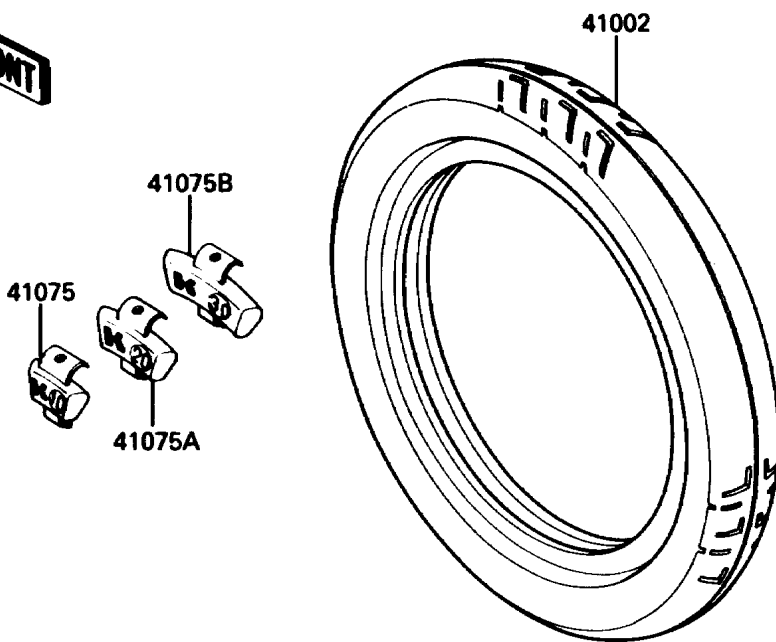

## 1986 Concours™ PARTS DIAGRAM

Tires

F2210-0140

## 1986 Concours™ PARTS LIST

Tires

ITEM NAME	PART NUMBER	QUANTITY
VALVE,TIRE (Ref # 16126)	16126-1136	1
VALVE,TIRE (Ref # 16126A)	16126-1191	1
TIRE,FR,110/80VR18,K105F(D) (Ref # 41002)	41002-1582	1
TIRE,RR,150/80VR16,K700G(D) (Ref # 41002A)	41002-1583	1
BALANCER-WHEEL,10G,SILVER (Ref # 41075)	41075-1014	1
BALANCER-WHEEL,20G,SILVER (Ref # 41075A)	41075-1015	1
BALANCER-WHEEL,30G,SILVER (Ref # 41075B)	41075-1016	1