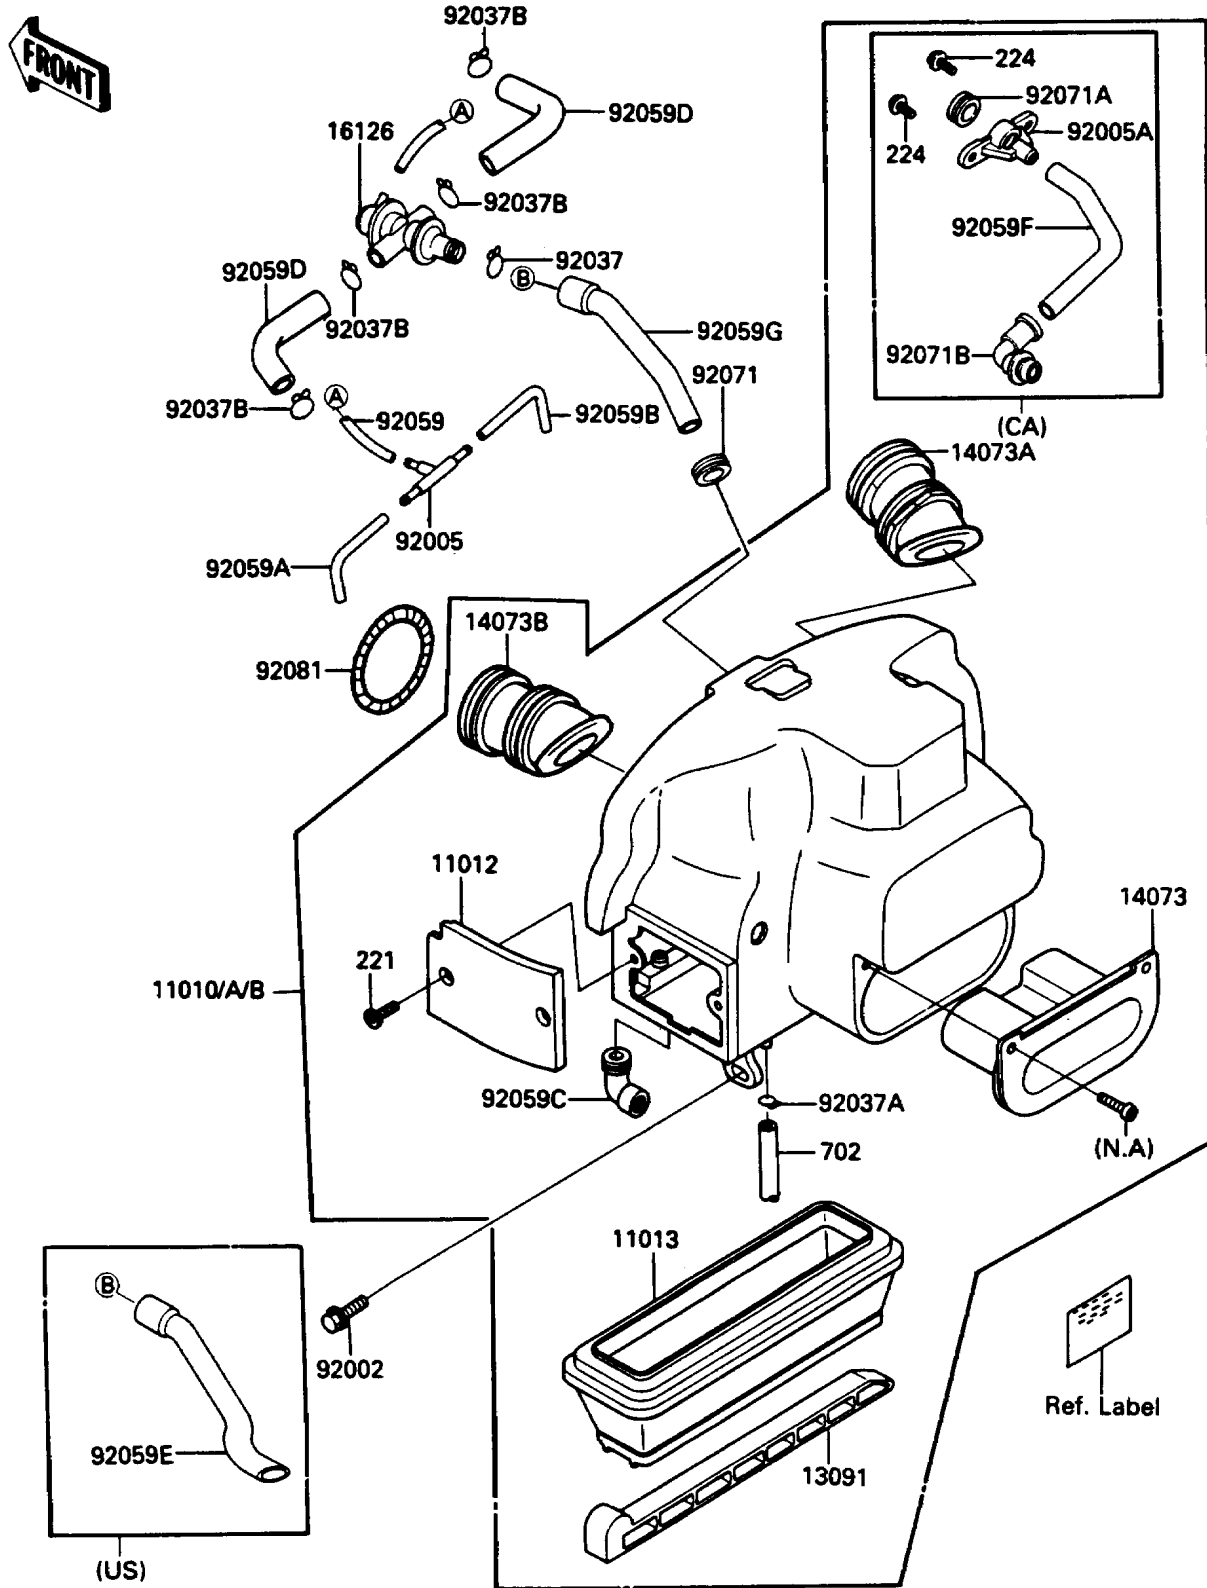

1986 Concours™ PARTS DIAGRAM

Air Cleaner

E1130-0214

1986 Concours™ PARTS LIST

Air Cleaner

ITEM NAME	PART NUMBER	QUANTITY
FILTER-ASSY-AIR (Ref # 11010)	11010-1254	1
FILTER-ASSY-AIR (Ref # 11010A)	11010-1299	1
FILTER-ASSY-AIR (Ref # 11010B)	11010-1300	1
CAP,AIR FILTER (Ref # 11012)	11012-1373	1
ELEMENT-AIR FILTER (Ref # 11013)	11013-1112	1
HOLDER,ELEMENT (Ref # 13091)	13091-1277	1
DUCT,AIR INTAKE (Ref # 14073)	14073-1179	1
DUCT,#1,#3 (Ref # 14073A)	14073-1224	1
DUCT,#2,#4 (Ref # 14073B)	14073-1225	1
VALVE,AIR SWITCH (Ref # 16126)	16126-1144	1
BOLT,6X16 (Ref # 92002)	92001-1950	1
FITTING,TUBE,T-TYPE (Ref # 92005)	92005-1017	1
FITTING (Ref # 92005A)	92005-1139	1
CLAMP,TUBE (Ref # 92037)	92037-1076	1
CLAMP,TUBE (Ref # 92037A)	92037-1972	1
CLAMP,TUBE (Ref # 92037B)	92037-213	1
TUBE,4X9X190 (Ref # 92059)	92059-1032	1
TUBE,4X9X230 (Ref # 92059A)	92059-1068	1
TUBE,4X9X80 (Ref # 92059B)	92059-1365	1
TUBE,BREATHER (Ref # 92059C)	92059-1391	1
TUBE (Ref # 92059D)	92059-1629	1
TUBE (Ref # 92059E)	92059-1630	1
TUBE (Ref # 92059F)	92059-1640	1
TUBE (Ref # 92059G)	92059-1648	1
GROMMET,AIR FILTER (Ref # 92071)	92071-1028	1
GROMMET,AIR FILTER (Ref # 92071A)	92071-1042	1
GROMMET,AIR FILTER (Ref # 92071B)	92071-1133	1
SPRING,AIR FILTER DUCT (Ref # 92081)	92081-1422	1
SCREW-CSK-CROS (Ref # 221)	221C0616	1

1986 Concours™ PARTS LIST

Air Cleaner

ITEM NAME	PART NUMBER	QUANTITY
SCREW-PAN-WP-CROS (Ref # 224)	224C0614	1
TUBE-RUBBER (Ref # 702)	702A07480	1