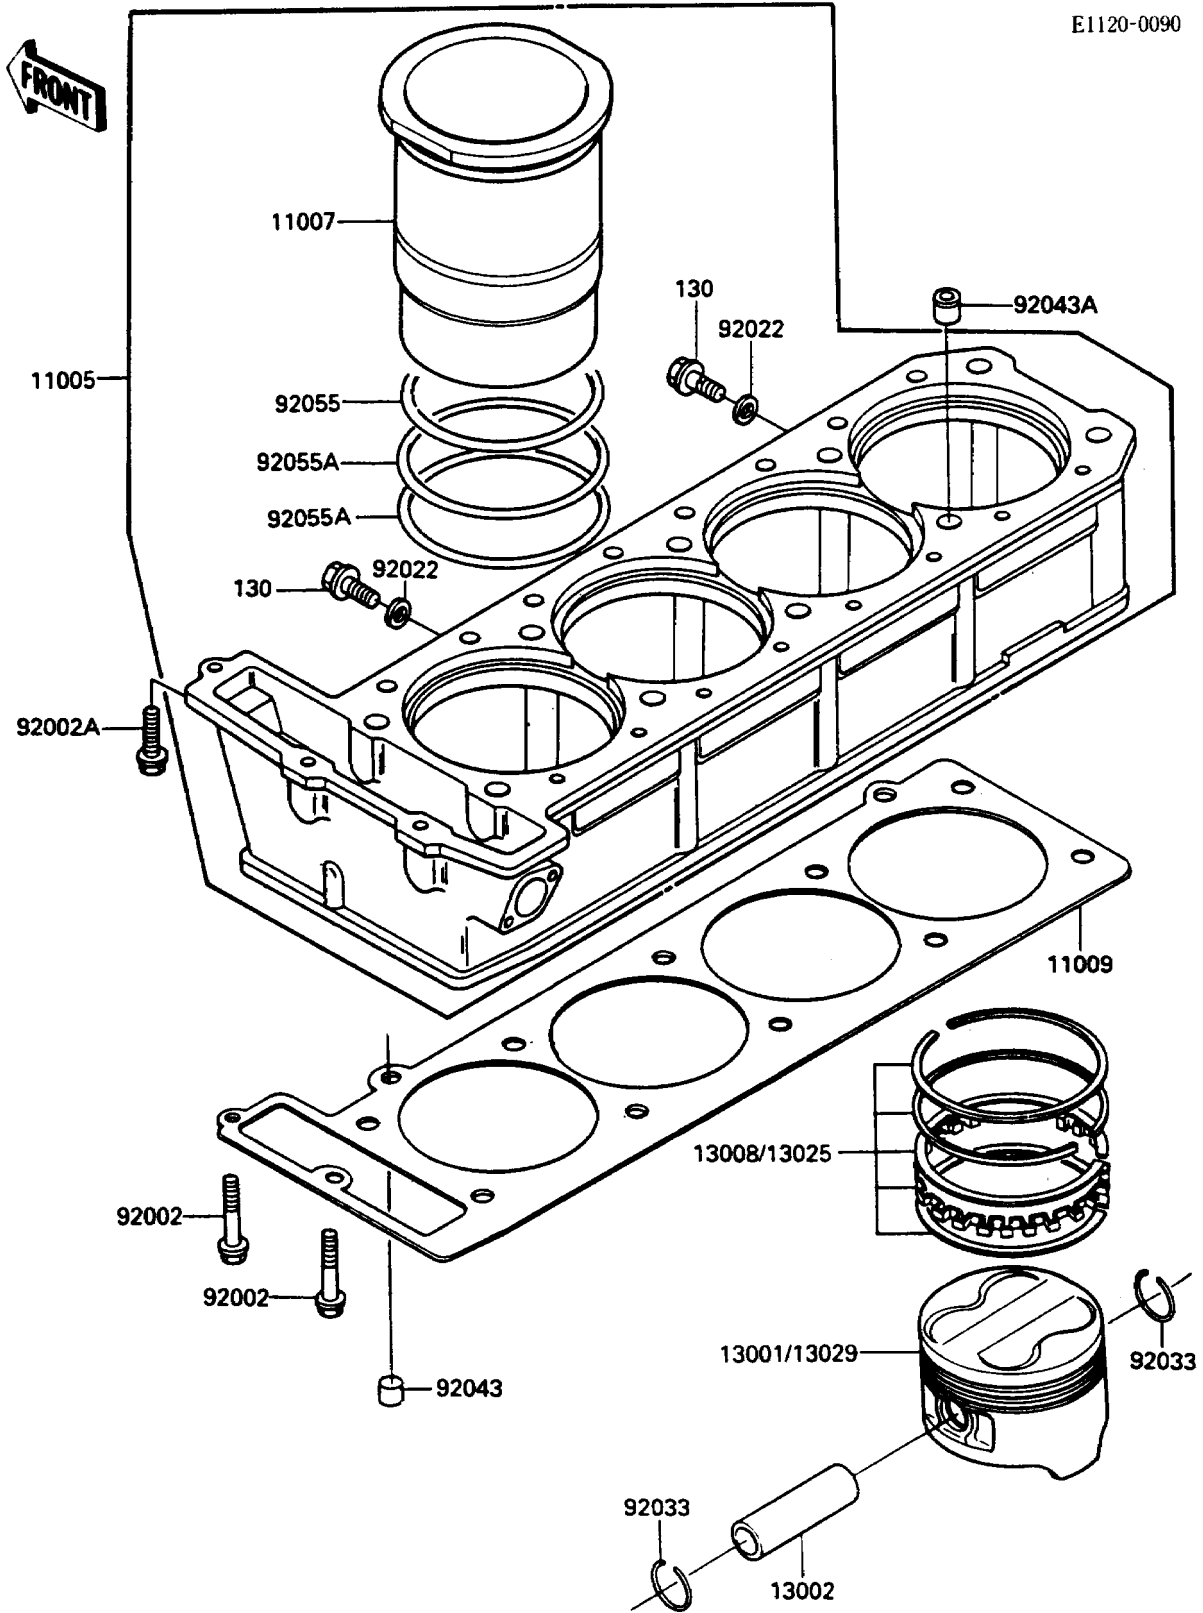

1986 Concours™ PARTS DIAGRAM

Cylinder/Piston(s)

E1120-0090

1986 Concours™ PARTS LIST

Cylinder/Piston(s)

ITEM NAME	PART NUMBER	QUANTITY
CYLINDER-ENGINE (Ref # 11005)	11005-1430	1
LINER-CYLINDER (Ref # 11007)	11007-1076	1
GASKET,CYLINDER BASE (Ref # 11009)	11009-1505	1
PISTON-ENGINE,STD (Ref # 13001)	13001-1197	1
PIN-PISTON (Ref # 13002)	13002-1058	1
RING-SET-PISTON,STD (Ref # 13008)	13008-1066	1
RING-SET-PISTON L,O/S 0.50 (Ref # 13025)	13025-1065	1
PISTON-ENGINE L,O/S 0.50 (Ref # 13029)	13029-1132	1
BOLT,6X38 (Ref # 92002)	92001-1899	1
BOLT,6X30 (Ref # 92002A)	92002-1138	1
WASHER,6.2X11X1 (Ref # 92022)	92022-304	1
RING-SNAP,20.5X1.2 (Ref # 92033)	92033-1099	1
PIN,8.2X10X14 (Ref # 92043)	92043-1264	1
PIN,11.5X14X14 (Ref # 92043A)	92043-1279	1
RING-O,78MM (Ref # 92055)	92055-1229	1
RING-O (Ref # 92055A)	92055-1247	1
BOLT-FLANGED,6X10,BLACK (Ref # 130)	130C0610	1