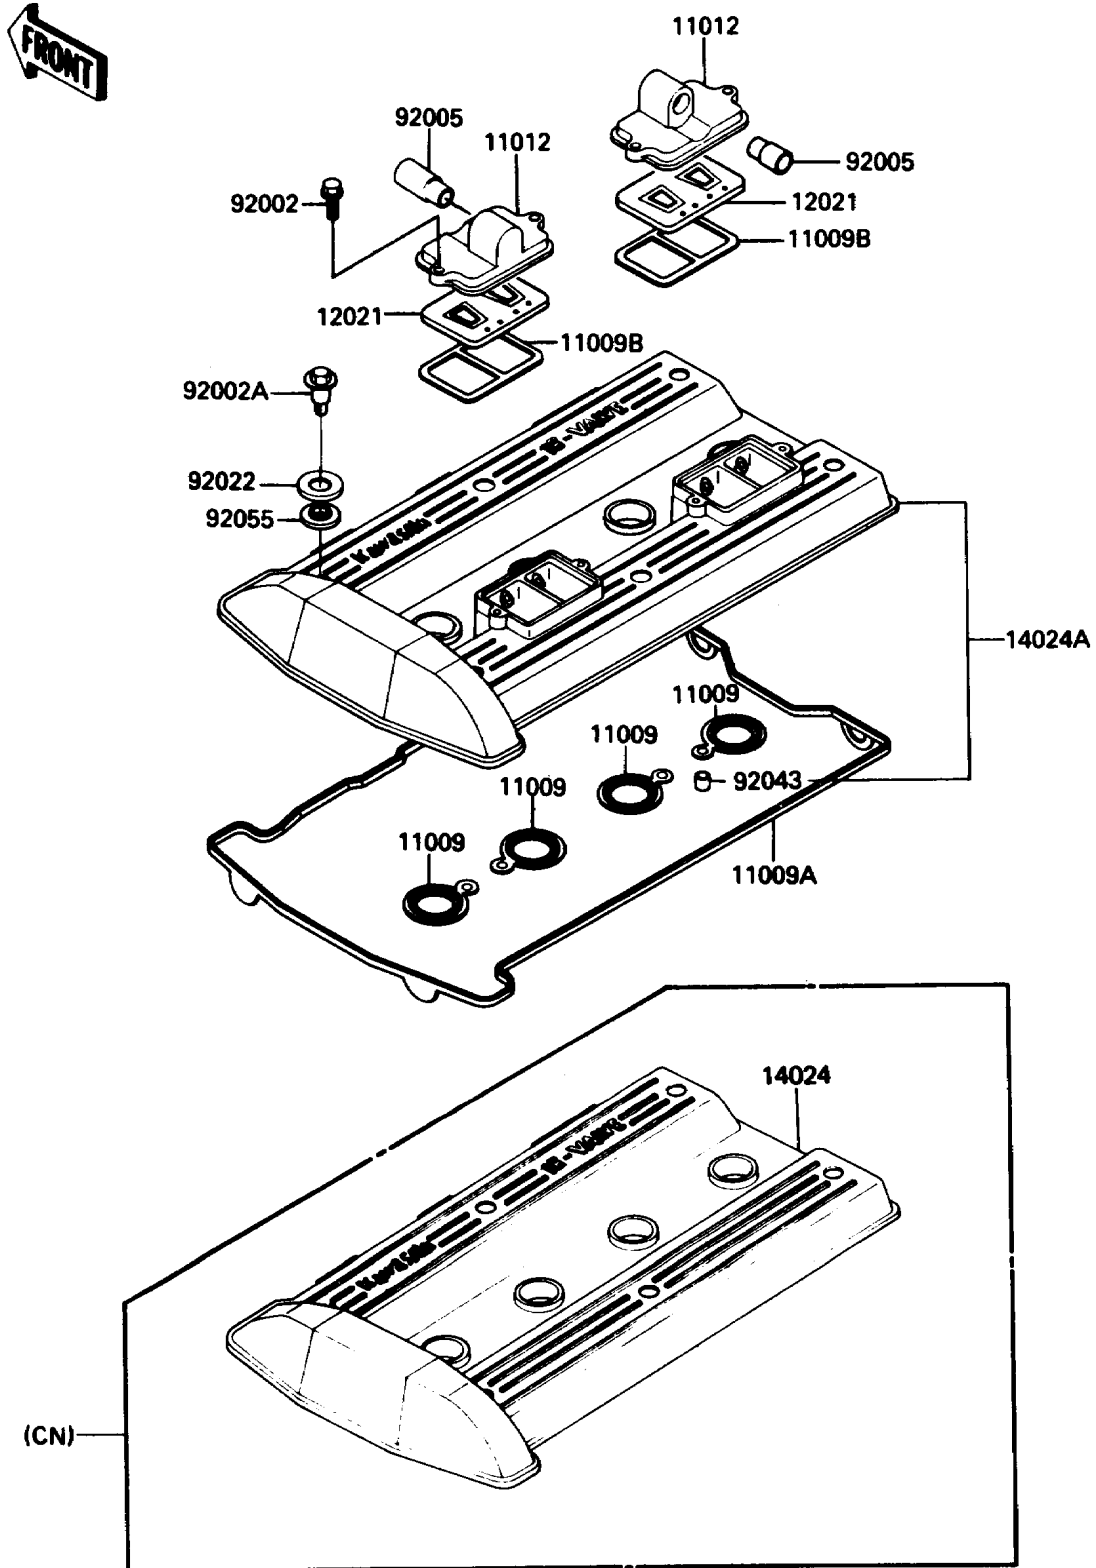

1986 Concours™ PARTS DIAGRAM

Cylinder Head Cover

E1112-0084

1986 Concours™ PARTS LIST

Cylinder Head Cover

ITEM NAME	PART NUMBER	QUANTITY
GASKET (Ref # 11009)	11009-1377	1
GASKET,CYLINDER HEAD COVER (Ref # 11009A)	11009-1378	1
GASKET,REED VALVE (Ref # 11009B)	11009-1379	1
CAP,REED VALVE (Ref # 11012)	11012-1481	1
VALVE-ASSY-REED (Ref # 12021)	12021-1053	1
COVER,CYLINDER HEAD (Ref # 14024)	14024-1082	1
COVER,CYLINDER HEAD (Ref # 14024A)	14024-1138	1
BOLT,6X22 (Ref # 92002)	92002-1068	1
BOLT,HEAD COVER (Ref # 92002A)	92002-1504	1
FITTING,REED VALVE (Ref # 92005)	92005-1006	1
WASHER,HEAD COVER BOLT (Ref # 92022)	92022-1487	1
PIN,DOWEL,8X10 (Ref # 92043)	92043-1302	1
RING-O,HEAD COVER BOLT (Ref # 92055)	92055-1225	1