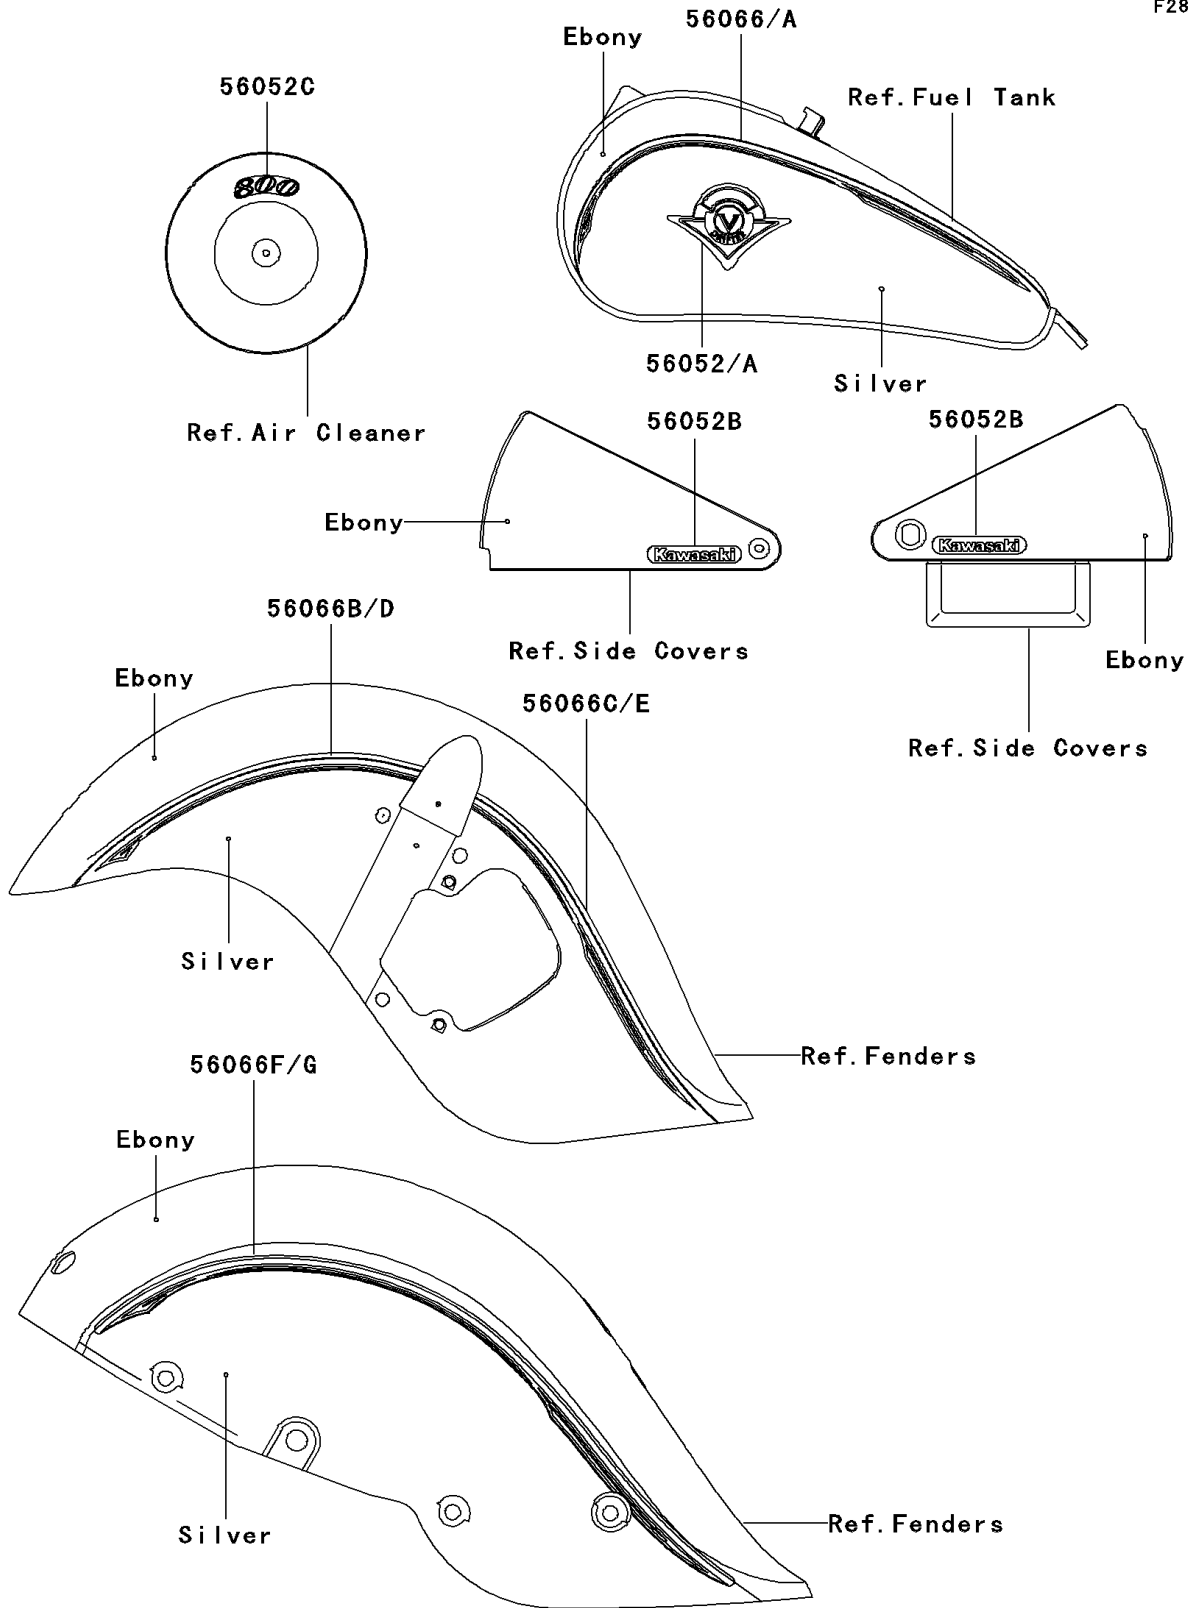

2006 Vulcan® 800 Drifter® PARTS DIAGRAM

Decals

F2861

2006 Vulcan® 800 Drifter® PARTS LIST

Decals

ITEM NAME	PART NUMBER	QUANTITY
MARK,FUEL TANK,LH (Ref # 56052)	56052-1340	1
MARK,FUEL TANK,RH (Ref # 56052A)	56052-1341	1
MARK,SIDE COVER,KAWASAKI (Ref # 56052B)	56052-1533	1
MARK,AIR CLEANER COVER,800 (Ref # 56052C)	56052-1544	1
PATTERN,FUEL TANK,LH (Ref # 56066)	56066-0721	1
PATTERN,FUEL TANK,RH (Ref # 56066A)	56066-0722	1
PATTERN,FR FENDER,FR,LH (Ref # 56066B)	56066-0723	1
PATTERN,FR FENDER,RR,LH (Ref # 56066C)	56066-0724	1
PATTERN,FR FENDER,FR,RH (Ref # 56066D)	56066-0725	1
PATTERN,FR FENDER,RR,RH (Ref # 56066E)	56066-0726	1
PATTERN,RR FENDER,LH (Ref # 56066F)	56066-0763	1
PATTERN,RR FENDER,RH (Ref # 56066G)	56066-0764	1