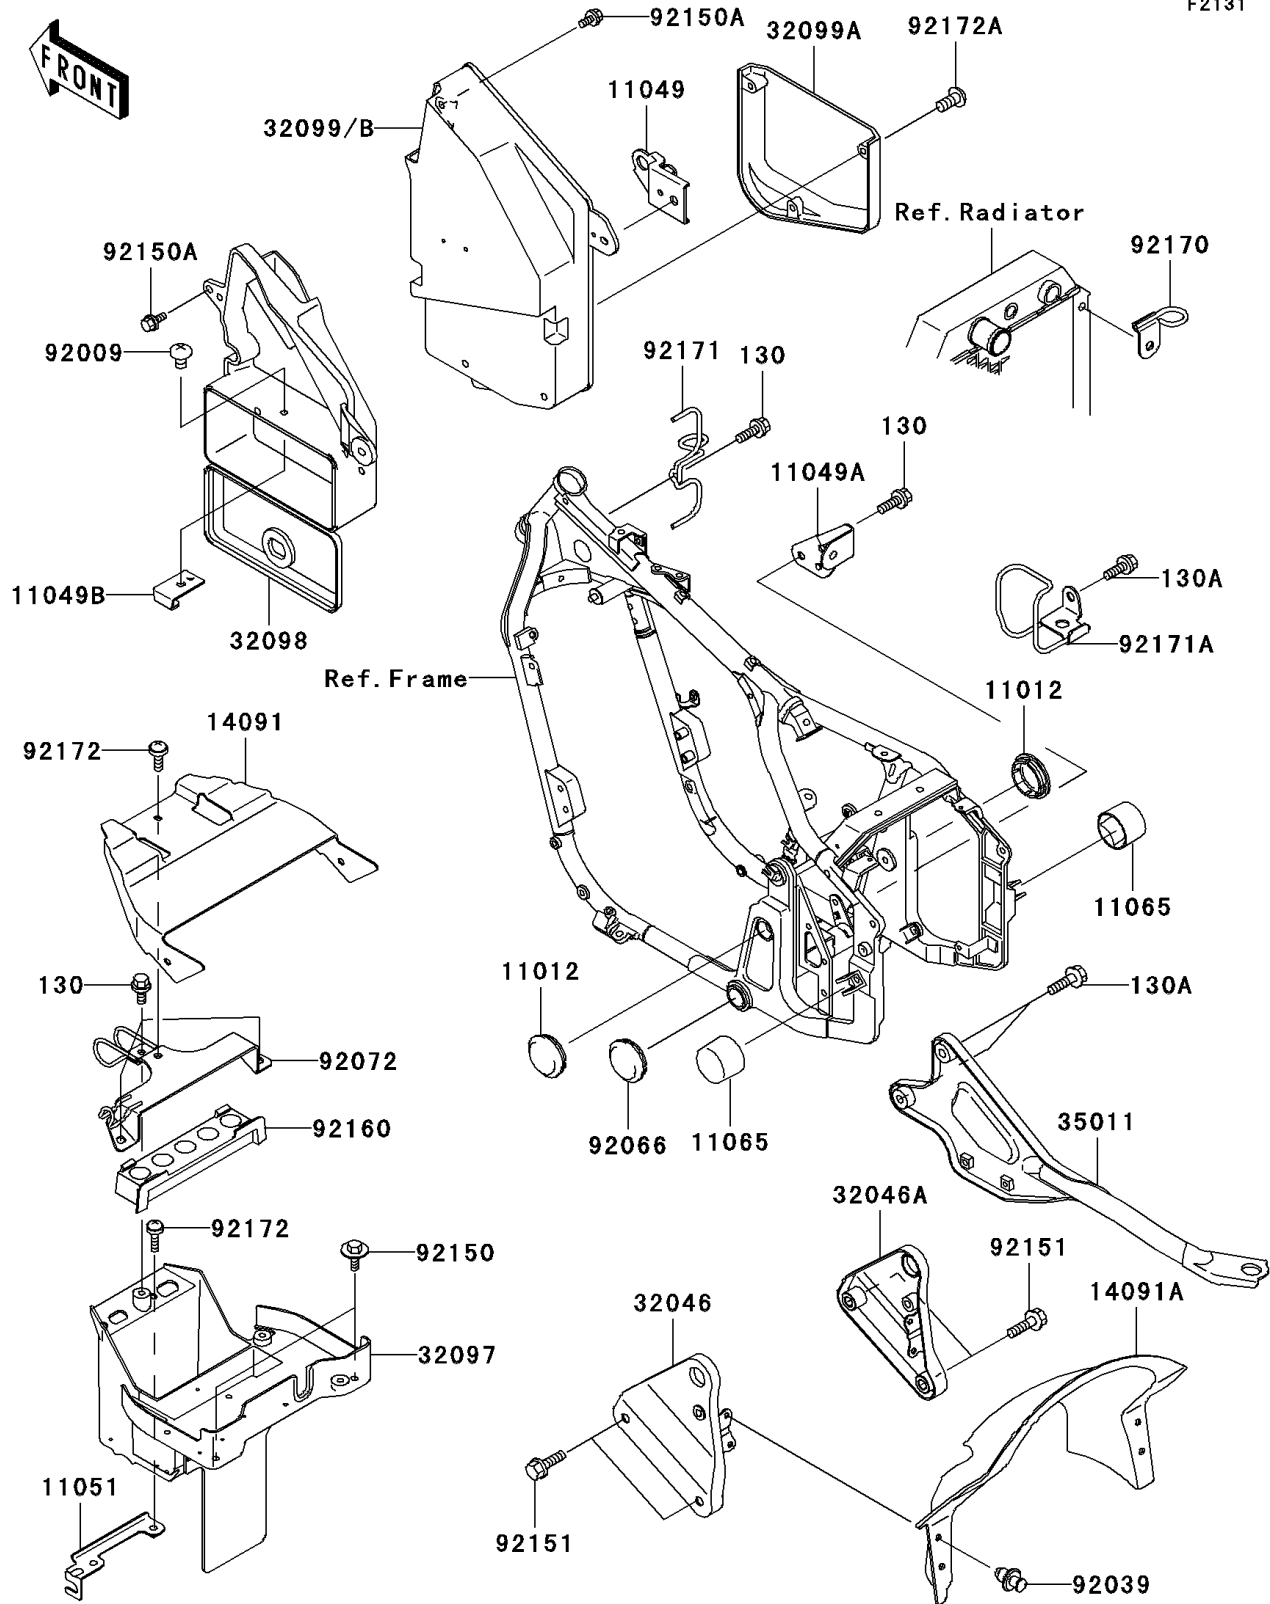

2006 Vulcan® 800 Drifter® PARTS DIAGRAM

Frame Fittings

F2131

2006 Vulcan® 800 Drifter® PARTS LIST

Frame Fittings

ITEM NAME	PART NUMBER	QUANTITY
BOLT-FLANGED,6X12 (Ref # 130)	130J0612	1
BOLT-FLANGED,8X25 (Ref # 130A)	130J0825	1
CAP (Ref # 11012)	11012-1926	1
BRACKET,SIDE COVER LOCK (Ref # 11049)	11049-1183	1
BRACKET,RESERVOIR TANK (Ref # 11049A)	11049-1233	1
BRACKET,TOOL CASE LOCK (Ref # 11049B)	11049-1266	1
BRACKET,STARTER CABLE (Ref # 11051)	11051-1328	1
CAP (Ref # 11065)	11065-1183	1
COVER,ELECTRIC (Ref # 14091)	14091-1060	1
COVER,SEAT UNDER (Ref # 14091A)	14091-1368	1
BRACKET-SEAT,LH (Ref # 32046)	32046-1494	1
BRACKET-SEAT,RH (Ref # 32046A)	32046-1495	1
CASE-BATTERY (Ref # 32097)	32097-1189	1
CASE-TOOL (Ref # 32098)	32098-1106	1
CASE (Ref # 32099A)	32099-1164	1
STAY,MUFFLER (Ref # 35011)	35011-1972	1
SCREW,5X14 (Ref # 92009)	92009-1653	1
RIVET (Ref # 92039)	92039-1227	1
PLUG (Ref # 92066)	92066-1434	1
BAND,BATTERY (Ref # 92072)	92072-1366	1
BOLT,6X14 (Ref # 92150)	92150-1133	1
BOLT,FLANGED,6X14 (Ref # 92150A)	92150-1689	1
BOLT,FLANGED,10X30 (Ref # 92151)	92151-1442	1
DAMPER,BATTERY BAND (Ref # 92160)	92160-1634	1
CLAMP,CABLE (Ref # 92170)	92170-1608	1
CLAMP,HARNESS&CABLE (Ref # 92171)	92171-1074	1
CLAMP,BRAKE HOSE (Ref # 92171A)	92171-1180	1
SCREW,6X10 (Ref # 92172)	92172-0005	1
SCREW,TAPPING,5X14 (Ref # 92172A)	92172-0006	1

2006 Vulcan® 800 Drifter® PARTS LIST

Frame Fittings

ITEM NAME	PART NUMBER	QUANTITY
CASE,BASE (Ref # 32099)	32099-1163	1
CASE,BASE (Ref # 32099B)	32099-1167	1