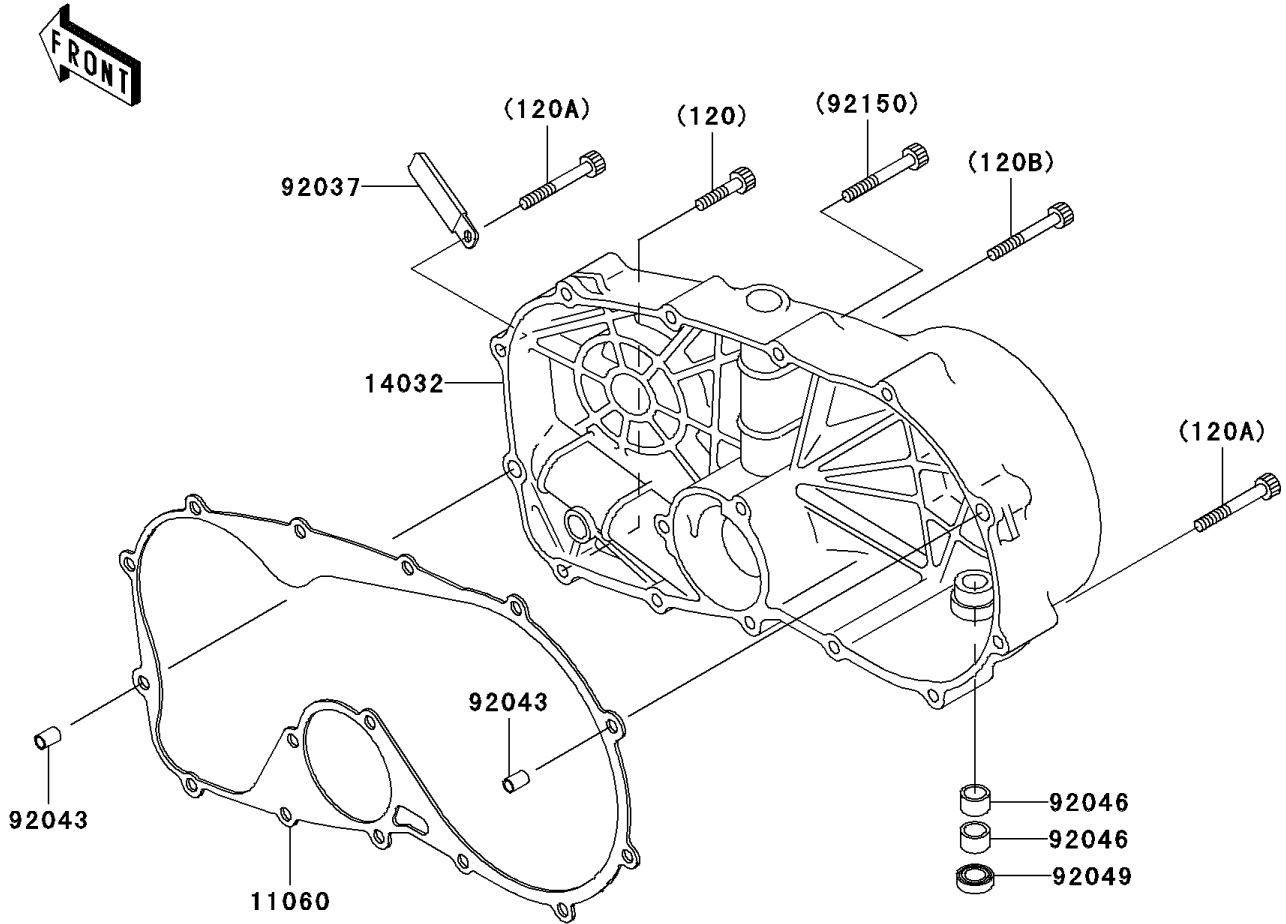

2006 Vulcan® 800 Drifter® PARTS DIAGRAM

Right Engine Cover(s)

E1436

2006 Vulcan® 800 Drifter® PARTS LIST

Right Engine Cover(s)

ITEM NAME	PART NUMBER	QUANTITY
BOLT-SOCKET,6X30 (Ref # 120)	120R0630	1
BOLT-SOCKET,6X50 (Ref # 120A)	120R0650	1
BOLT-SOCKET,6X65 (Ref # 120B)	120R0665	1
GASKET,CLUTCH COVER (Ref # 11060)	11060-1926	1
COVER-CLUTCH (Ref # 14032)	14032-1403	1
CLAMP,L=60 (Ref # 92037)	92037-1069	1
PIN,6.2X8X14 (Ref # 92043)	92043-1263	1
BEARING-NEEDLE,HK1210 (Ref # 92046)	92046-1010	1
SEAL-OIL,TB12205.5 (Ref # 92049)	92049-1271	1
BOLT,SOCKET,6X50 (Ref # 92150)	92150-1436	1