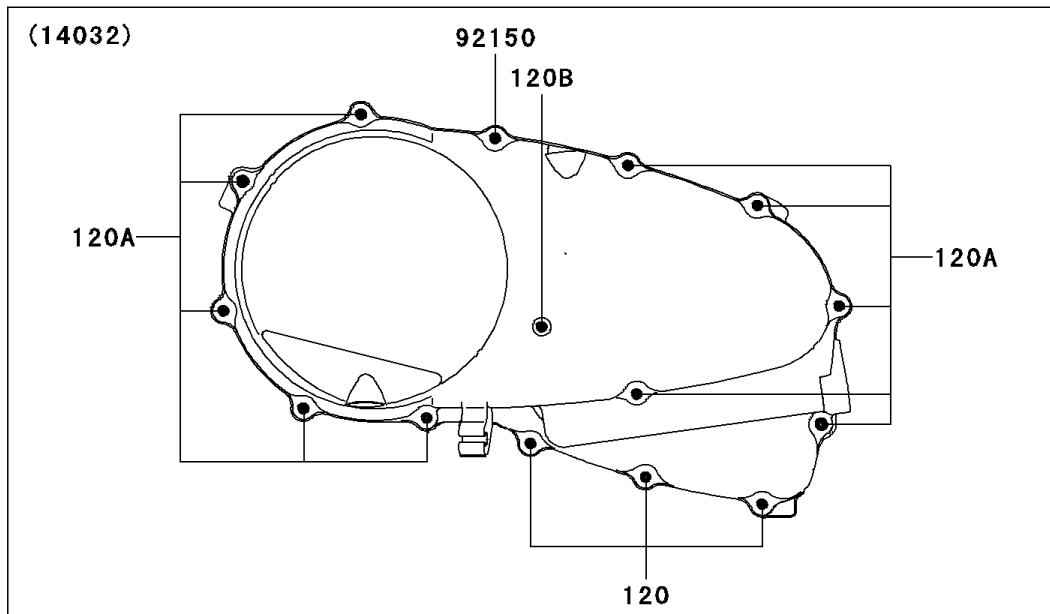

2006 Vulcan® 800 Drifter® PARTS DIAGRAM

Right Engine Cover(s)

E1436

2006 Vulcan® 800 Drifter® PARTS LIST

Right Engine Cover(s)

ITEM NAME	PART NUMBER	QUANTITY
BOLT-SOCKET,6X30 (Ref # 120)	120R0630	1
BOLT-SOCKET,6X50 (Ref # 120A)	120R0650	1
BOLT-SOCKET,6X65 (Ref # 120B)	120R0665	1
GASKET,CLUTCH COVER (Ref # 11060)	11060-1926	1
COVER-CLUTCH (Ref # 14032)	14032-1403	1
CLAMP,L=60 (Ref # 92037)	92037-1069	1
PIN,6.2X8X14 (Ref # 92043)	92043-1263	1
BEARING-NEEDLE,HK1210 (Ref # 92046)	92046-1010	1
SEAL-OIL,TB12205.5 (Ref # 92049)	92049-1271	1
BOLT,SOCKET,6X50 (Ref # 92150)	92150-1436	1