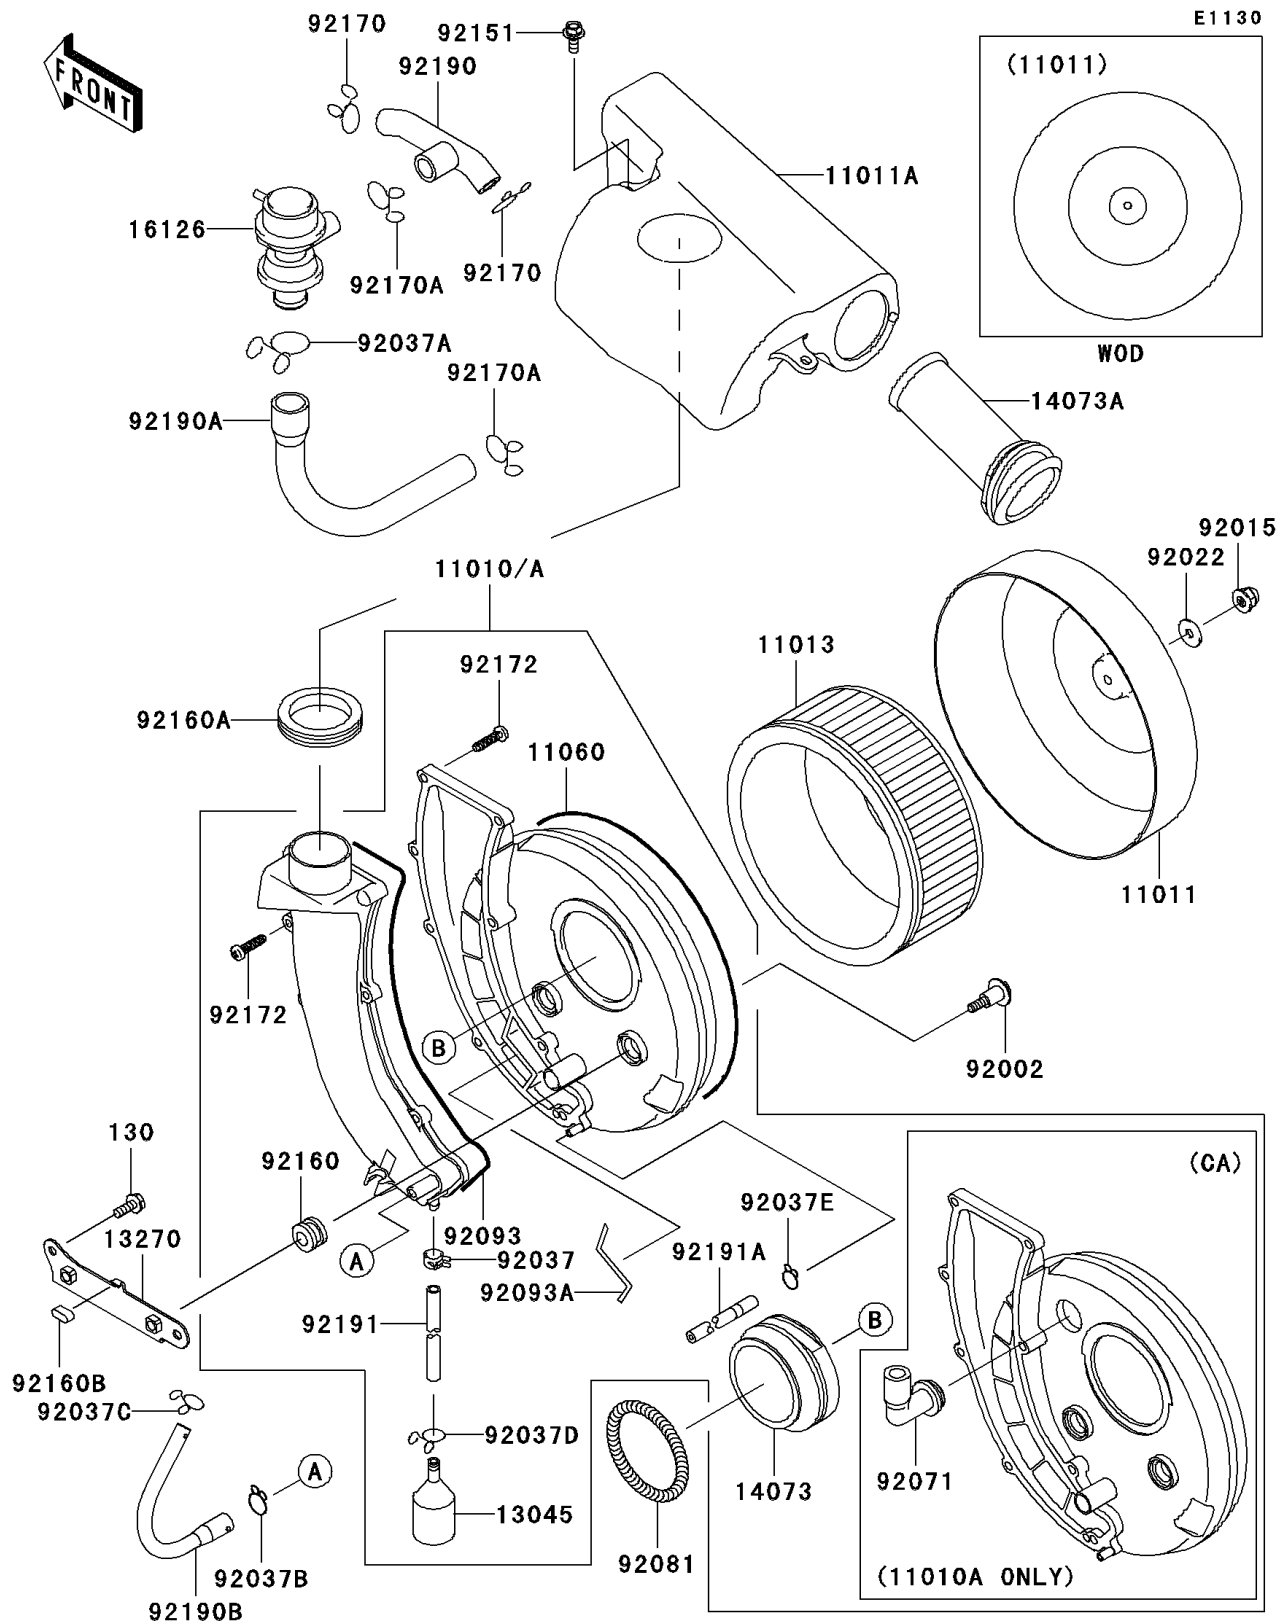

## 2006 Vulcan® 800 Drifter® PARTS DIAGRAM

Air Cleaner

## 2006 Vulcan® 800 Drifter® PARTS LIST

Air Cleaner

ITEM NAME	PART NUMBER	QUANTITY
BOLT-FLANGED,6X16 (Ref # 130)	130J0616	1
CASE-AIR FILTER,COVER (Ref # 11011)	11011-1453	1
CASE-AIR FILTER,CHAMBER (Ref # 11011A)	11011-1548	1
ELEMENT-AIR FILTER (Ref # 11013)	11013-1243	1
GASKET,AIR FILTER (Ref # 11060)	11060-1721	1
RECEIVER-OIL (Ref # 13045)	13045-1057	1
PLATE,AIR FILTER CASE (Ref # 13270)	13270-1388	1
DUCT,AIR FILTER (Ref # 14073)	14073-1622	1
DUCT,AIR FILTER CHAMBER (Ref # 14073A)	14073-1623	1
VALVE,AIR SWITCH (Ref # 16126)	16126-1375	1
BOLT,FLANGED,6X14X13.5 (Ref # 92002)	92002-1595	1
NUT,CAP,6MM (Ref # 92015)	92015-1385	1
WASHER,6.5X20X1.6,WHITE (Ref # 92022)	92022-193	1
CLAMP,TUBE (Ref # 92037)	92037-010	1
CLAMP,TUBE (Ref # 92037A)	92037-1076	1
CLAMP,FUEL TUBE (Ref # 92037B)	92037-1271	1
CLAMP,TUBE (Ref # 92037C)	92037-147	1
CLAMP (Ref # 92037D)	92037-1712	1
CLAMP,TUBE (Ref # 92037E)	92037-3025	1
SPRING,DUCT (Ref # 92081)	92081-1638	1
SEAL,AIR FILTER (Ref # 92093)	92093-1501	1
SEAL,AIR FILTER (Ref # 92093A)	92093-1502	1
BOLT (Ref # 92151)	92151-1579	1
DAMPER (Ref # 92160)	92160-1594	1
DAMPER (Ref # 92160A)	92160-1600	1
DAMPER,PLATE (Ref # 92160B)	92160-1605	1
CLAMP (Ref # 92170)	92170-1017	1
CLAMP,TUBE (Ref # 92170A)	92170-1445	1
SCREW,TAPPING,5X20 (Ref # 92172)	92172-0009	1

## 2006 Vulcan® 800 Drifter® PARTS LIST

Air Cleaner

ITEM NAME	PART NUMBER	QUANTITY
TUBE,AIR SWITCH-HEAD (Ref # 92190)	92190-1600	1
TUBE,AIR SWITCH-FILTER CASE (Ref # 92190A)	92190-1601	1
TUBE,BREATHER (Ref # 92190B)	92190-1602	1
TUBE,6X9X345 (Ref # 92191)	92191-1111	1
TUBE (Ref # 92191A)	92191-1112	1
FILTER-ASSY-AIR (Ref # 11010)	11010-0031	1
FILTER-ASSY-AIR (Ref # 11010A)	11010-1671	1
GROMMET,AIR FILTER (Ref # 92071)	92071-1114	1