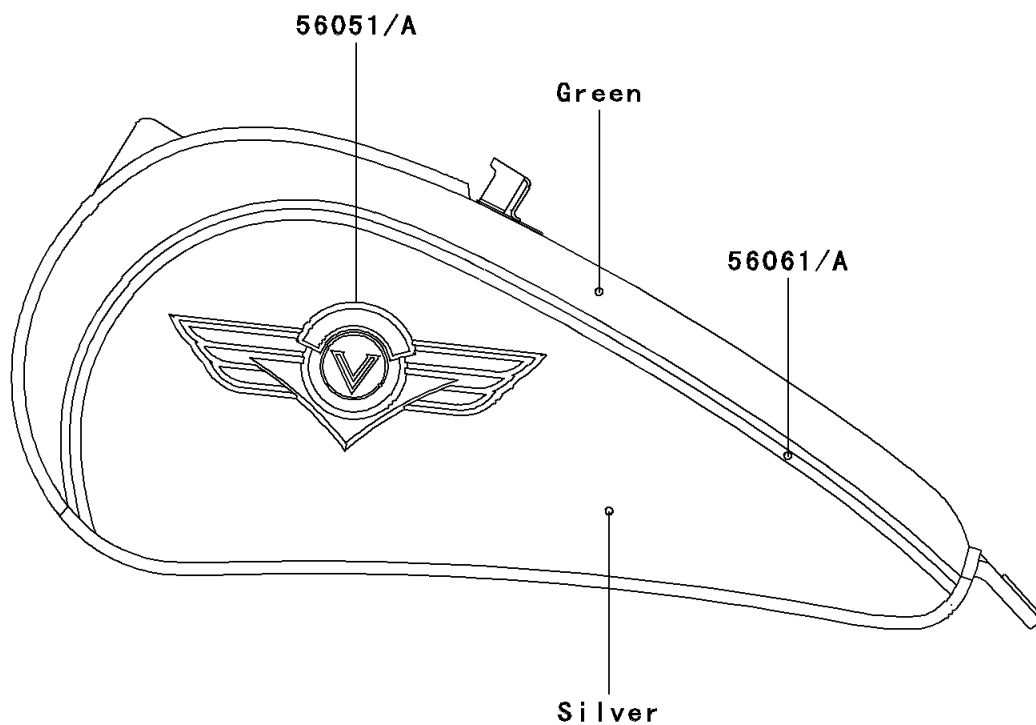

## 1996 Vulcan® 800 Classic PARTS DIAGRAM

Decals(Green/Silver)(VN800-B1/B2)

F2861

## 1996 Vulcan® 800 Classic PARTS LIST

Decals(Green/Silver)(VN800-B1/B2)

ITEM NAME	PART NUMBER	QUANTITY
MARK,FUEL TANK,LH (Ref # 56051)	56051-1429	1
MARK,FUEL TANK,RH (Ref # 56051A)	56051-1430	1
MARK,AIR CLEANER,800 (Ref # 56051B)	56051-1433	1
MARK,AIR CLEANER,KAWASAKI (Ref # 56051C)	56051-1434	1
PATTERN,FUEL TANK,LH (Ref # 56061)	56061-1575	1
PATTERN,FUEL TANK,RH (Ref # 56061A)	56061-1576	1