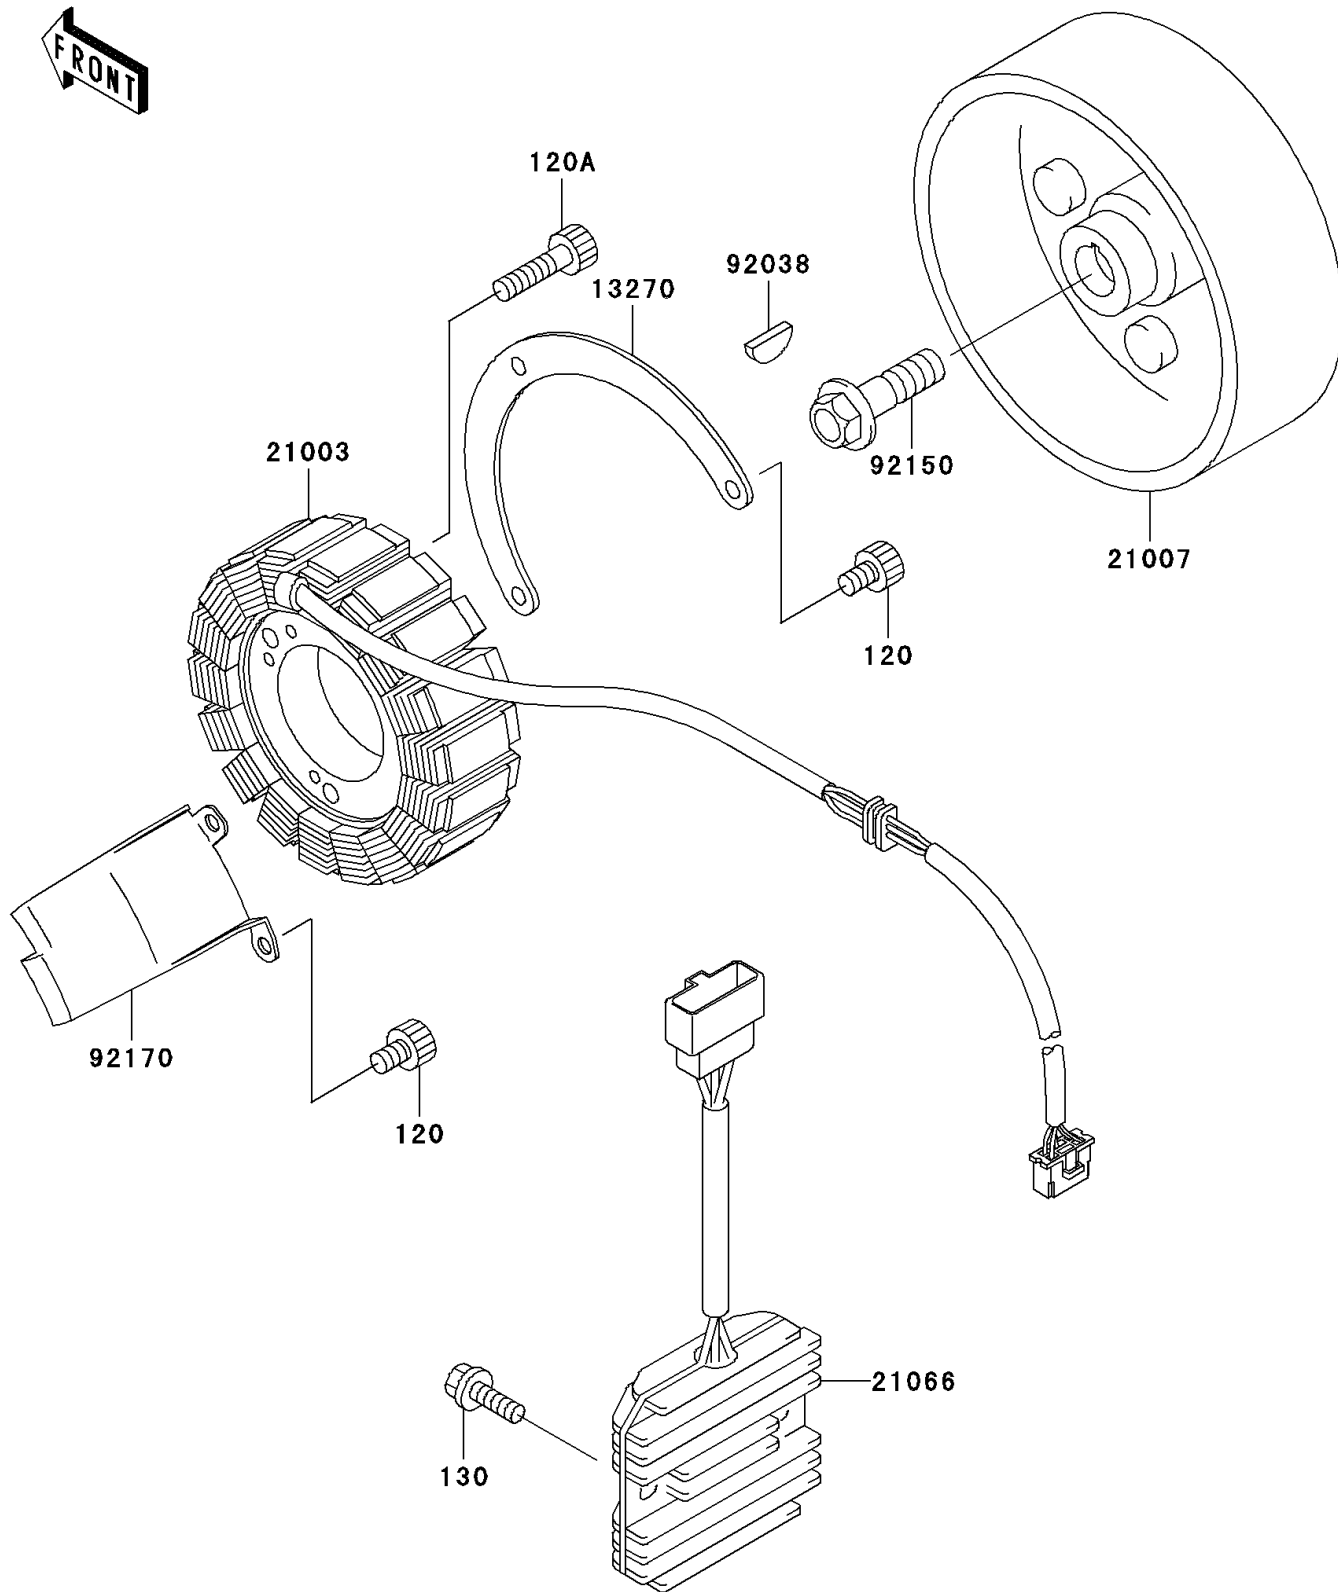

1996 Vulcan® 800 Classic PARTS DIAGRAM

Generator

E1810

1996 Vulcan® 800 Classic PARTS LIST

Generator

ITEM NAME	PART NUMBER	QUANTITY
BOLT-SOCKET (Ref # 120)	120P0510	1
BOLT-SOCKET,6X35 (Ref # 120A)	120P0635	1
BOLT-FLANGED (Ref # 130)	130J0620	1
PLATE (Ref # 13270)	13270-1398	1
STATOR (Ref # 21003)	21003-1280	1
ROTOR,GENERATOR (Ref # 21007)	21007-1279	1
REGULATOR-VOLTAGE (Ref # 21066)	21066-1099	1
KEY,WOODRUFF (Ref # 92038)	92038-001	1
BOLT,12X40 (Ref # 92150)	92150-1717	1
CLAMP (Ref # 92170)	92170-1559	1