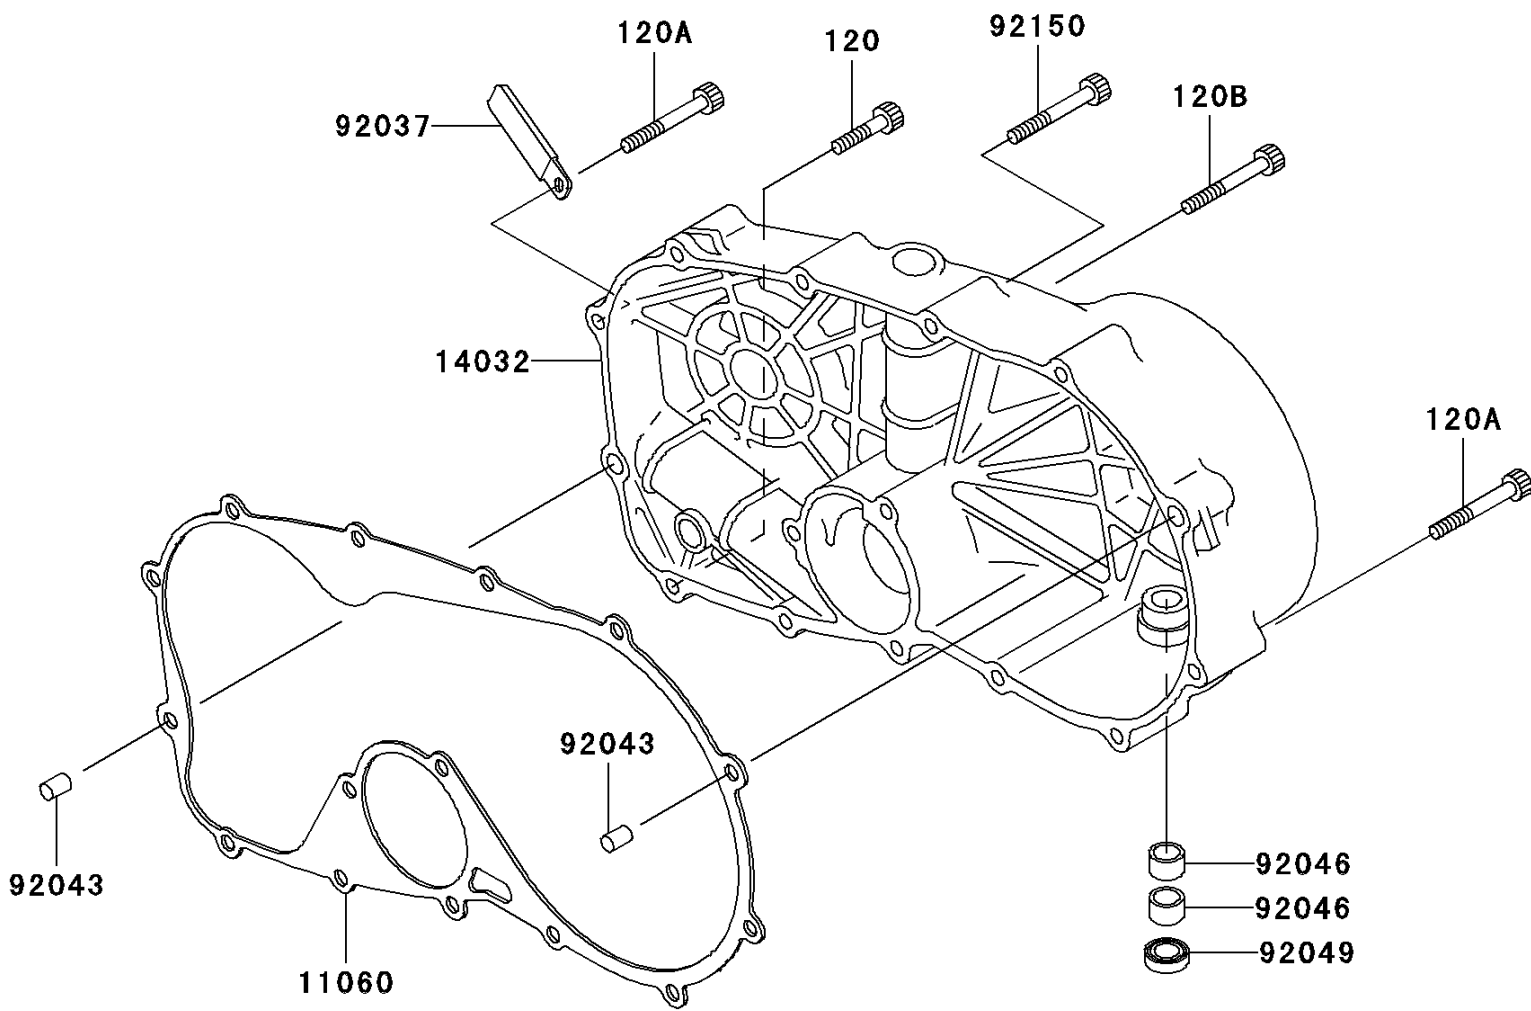

## 1996 Vulcan® 800 Classic PARTS DIAGRAM

Right Engine Cover(s)

E1436

## 1996 Vulcan® 800 Classic PARTS LIST

Right Engine Cover(s)

ITEM NAME	PART NUMBER	QUANTITY
BOLT-SOCKET (Ref # 120)	120R0630	1
BOLT-SOCKET (Ref # 120A)	120R0650	1
BOLT-SOCKET (Ref # 120B)	120R0665	1
GASKET,CLUTCH COVER (Ref # 11060)	11060-1926	1
COVER-CLUTCH (Ref # 14032)	14032-1403	1
CLAMP,WIRING HARNESS,L=60 (Ref # 92037)	92037-1069	1
PIN,6.2X8X14 (Ref # 92043)	92043-1263	1
BEARING-NEEDLE,HK1210 (Ref # 92046)	92046-1010	1
SEAL-OIL,TB12205.5 (Ref # 92049)	92049-1271	1
BOLT,SOCKET,6X50 (Ref # 92150)	92150-1436	1