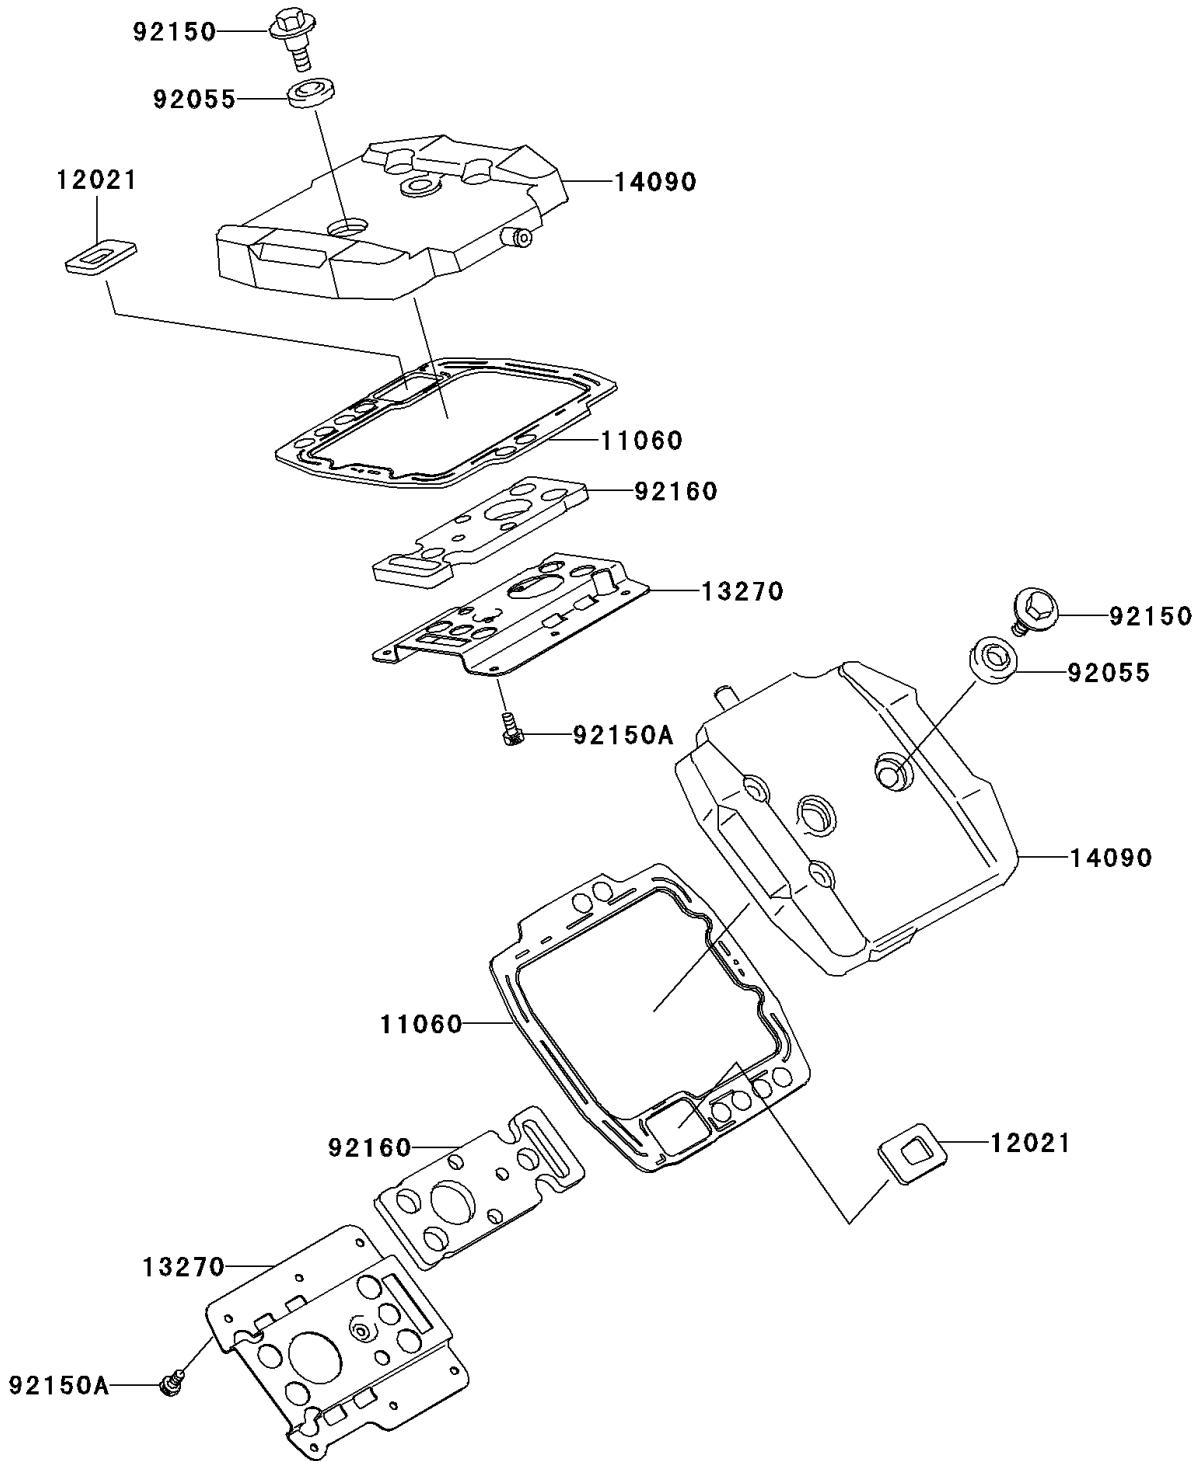

1996 Vulcan® 800 Classic PARTS DIAGRAM

Cylinder Head Cover

E1112

1996 Vulcan® 800 Classic PARTS LIST

Cylinder Head Cover

ITEM NAME	PART NUMBER	QUANTITY
GASKET,HEAD COVER (Ref # 11060)	11060-1677	1
VALVE-ASSY-REED (Ref # 12021)	12021-1102	1
PLATE (Ref # 13270)	13270-1490	1
COVER,HEAD (Ref # 14090)	14090-1551	1
RING-O,HEAD COVER BOLT (Ref # 92055)	92055-1352	1
BOLT,HEAD COVER (Ref # 92150)	92150-1447	1
BOLT,5X8 (Ref # 92150A)	92150-1955	1
DAMPER,HEAD COVER (Ref # 92160)	92160-1659	1