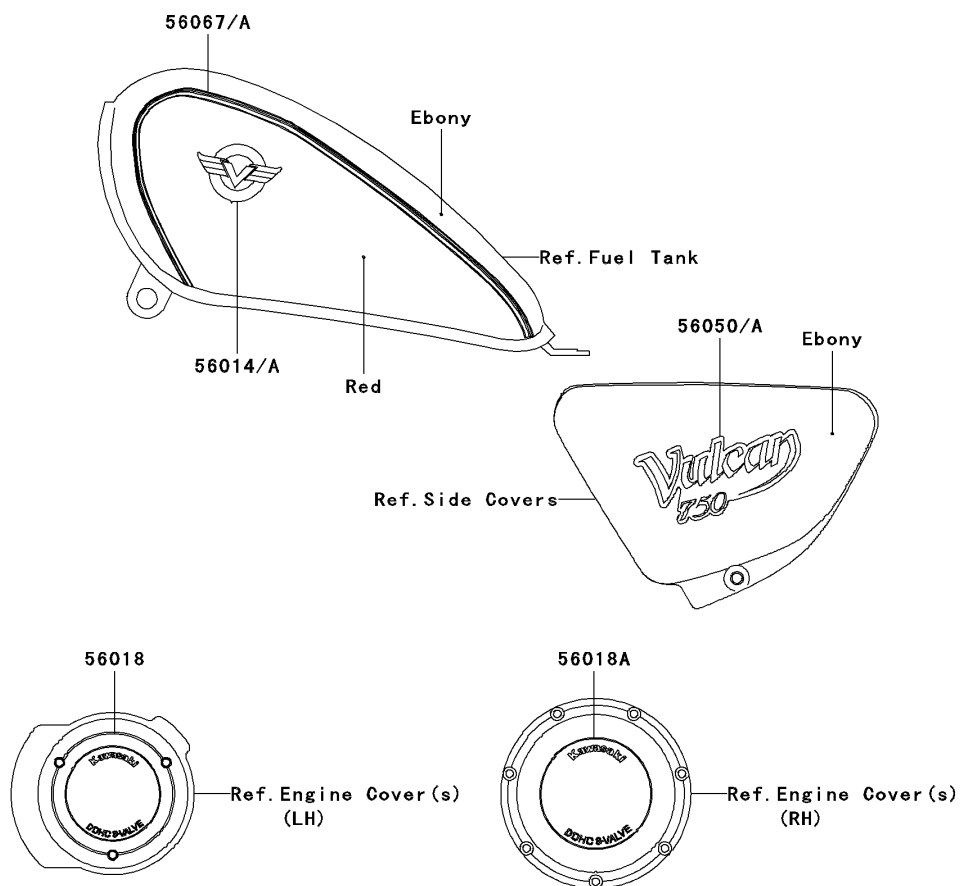

## 2006 Vulcan® 750 PARTS DIAGRAM

Decals(Ebony/Red)

F2861

## 2006 Vulcan® 750 PARTS LIST

Decals(Ebony/Red)

ITEM NAME	PART NUMBER	QUANTITY
EMBLEM,FUEL TANK,LH (Ref # 56014)	56014-1272	1
EMBLEM,FUEL TANK,RH (Ref # 56014A)	56014-1273	1
MARK,GENERATOR COVER (Ref # 56018)	56018-1666	1
MARK,CLUTCH COVER (Ref # 56018A)	56018-1667	1
MARK,SIDE COVER,LH (Ref # 56050)	56050-1772	1
MARK,SIDE COVER,RH (Ref # 56050A)	56050-1773	1
PATTERN,FUEL TANK,LH (Ref # 56067)	56067-0347	1
PATTERN,FUEL TANK,RH (Ref # 56067A)	56067-0348	1