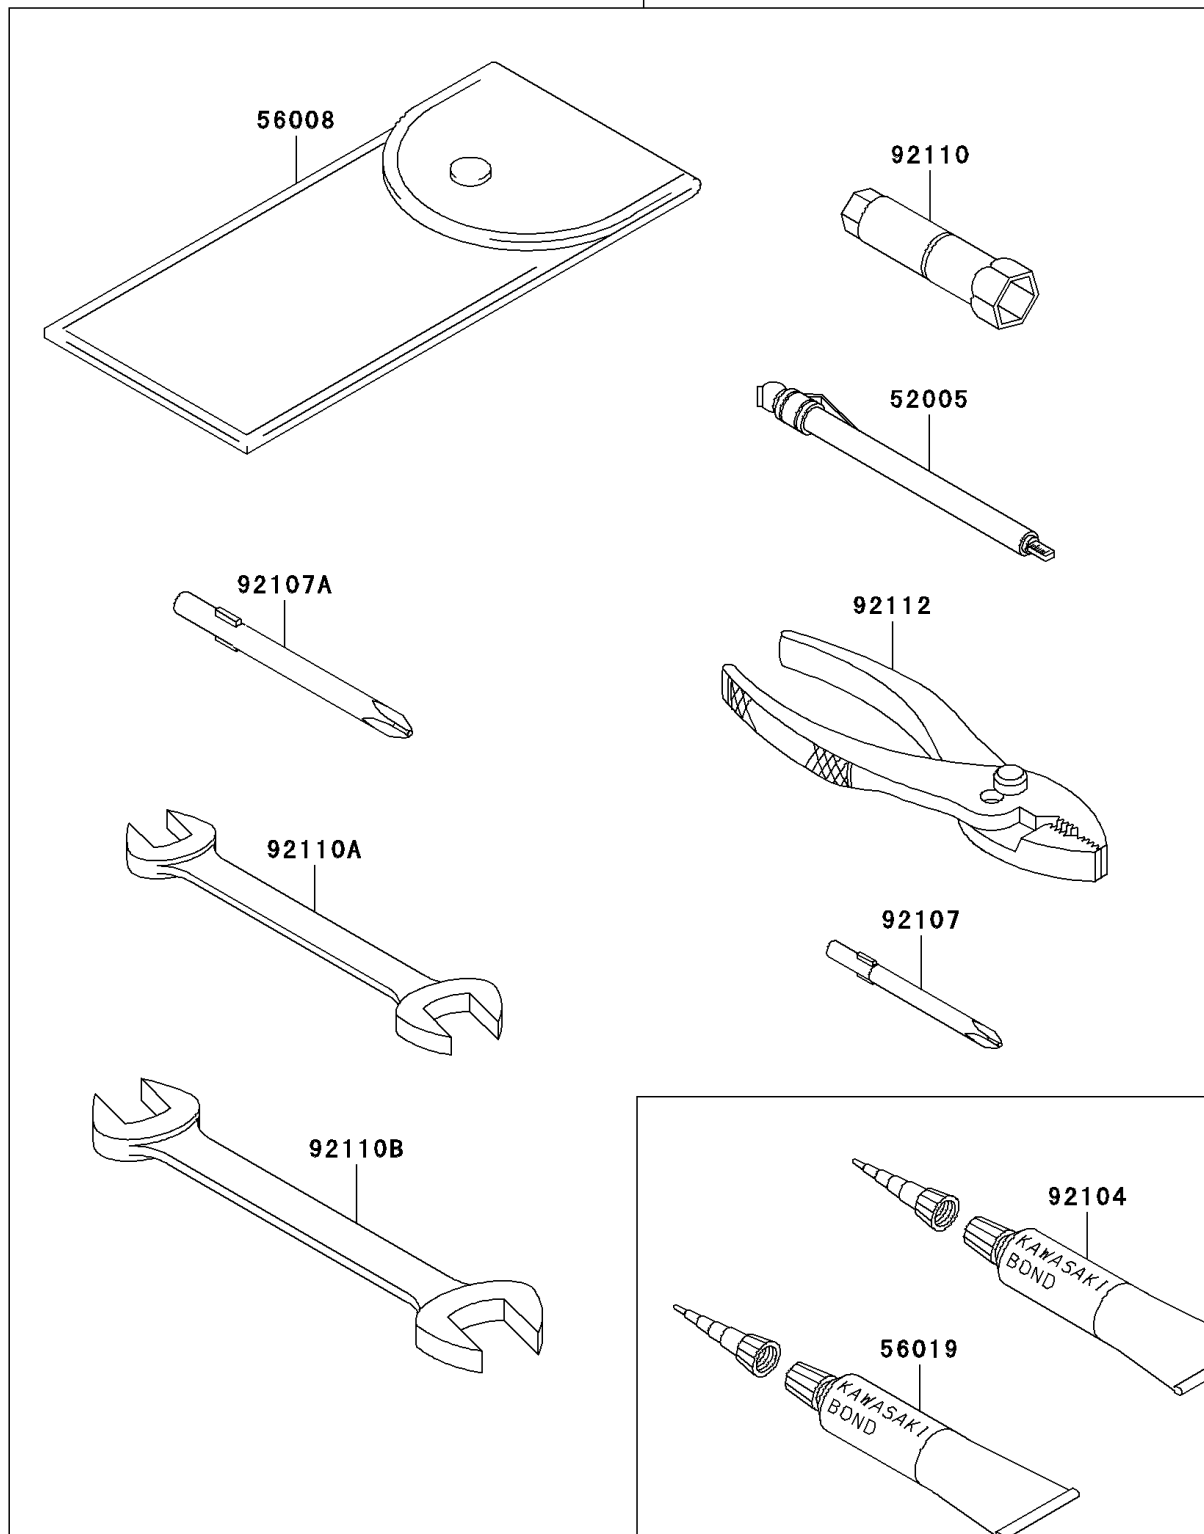

2006 Vulcan® 750 PARTS DIAGRAM

Owner's Tools

56007

F2810

2006 Vulcan® 750 PARTS LIST

Owner's Tools

ITEM NAME	PART NUMBER	QUANTITY
GAUGE,AIR,350KPA/50PSI (Ref # 52005)	52005-1142	1
TOOL-KIT (Ref # 56007)	56007-1455	1
BAG,TOOL (Ref # 56008)	56008-1007	1
THREE BOND TB1211,HT/RS,WHITE (Ref # 56019)	56019-120	1
GASKET-LIQUID,TUBE,100G,SILVER (Ref # 92104)	92104-002	1
TOOL-DRIVER,#3PHILLIPS (Ref # 92107)	92107-005	1
TOOL-DRIVER,#2PHILLIPS (Ref # 92107A)	92107-1053	1
TOOL-WRENCH,BOX,18MM (Ref # 92110)	92110-1111	1
TOOL-WRENCH,OPEN END,10X12 (Ref # 92110A)	92110-1152	1
TOOL-WRENCH,OPEN END,14X17 (Ref # 92110B)	92110-1153	1
TOOL-PLIERS (Ref # 92112)	92112-1001	1