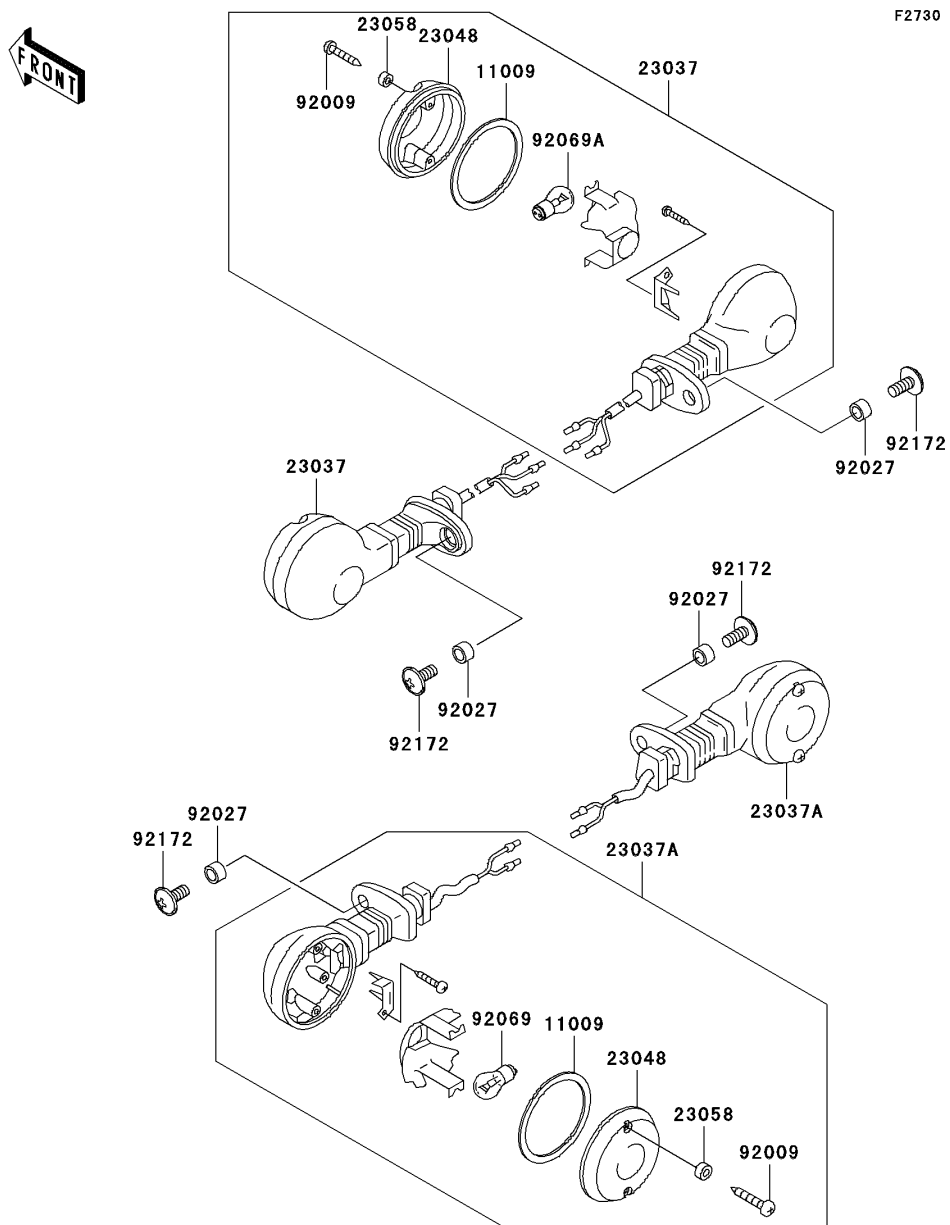

2006 Vulcan® 750 PARTS DIAGRAM

Turn Signals

2006 Vulcan® 750 PARTS LIST

Turn Signals

ITEM NAME	PART NUMBER	QUANTITY
GASKET,SIGNAL LAMP (Ref # 11009)	11009-1413	1
LAMP-ASSY-SIGNAL,FR (Ref # 23037)	23037-1214	1
LAMP-ASSY-SIGNAL (Ref # 23037A)	23037-1220	1
LENS-SIGNAL LAMP (Ref # 23048)	23048-1066	1
WASHER,PLAIN,4MM (Ref # 23058)	23058-002	1
SCREW,TAPPING,4X25 (Ref # 92009)	92009-1069	1
COLLAR,6.8X10X6 (Ref # 92027)	92027-103	1
BULB,12V 32CP(23W) (Ref # 92069)	92069-055	1
BULB,12V 32/3CP(23/8W) (Ref # 92069A)	92069-060	1
SCREW,6X14 (Ref # 92172)	92172-0004	1