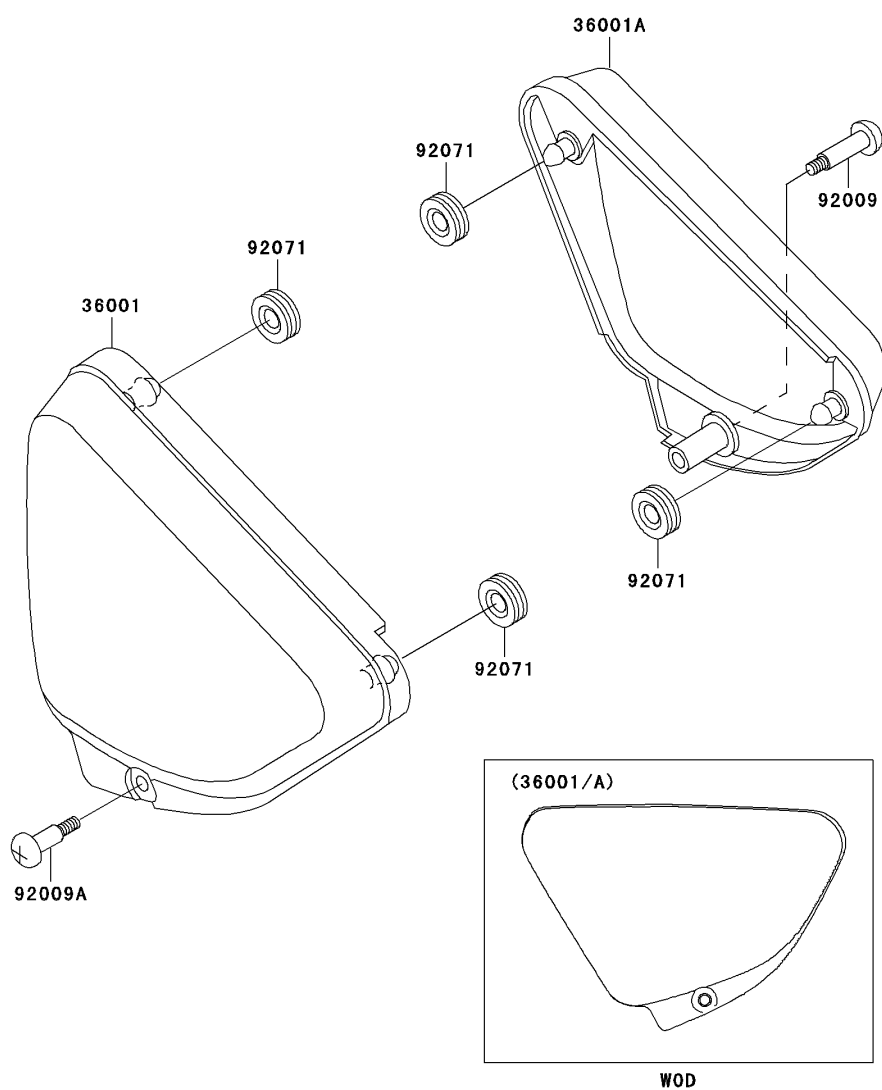

2006 Vulcan® 750 PARTS DIAGRAM

Side Covers

F2611

2006 Vulcan® 750 PARTS LIST

Side Covers

ITEM NAME	PART NUMBER	QUANTITY
COVER-SIDE,LH,EBONY (Ref # 36001)	36001-1284-H8	1
COVER-SIDE,RH,EBONY (Ref # 36001A)	36001-1285-H8	1
SCREW,6X40 (Ref # 92009)	92009-1091	1
SCREW,6X25.5 (Ref # 92009A)	92009-1373	1
GROMMET (Ref # 92071)	92071-056	1