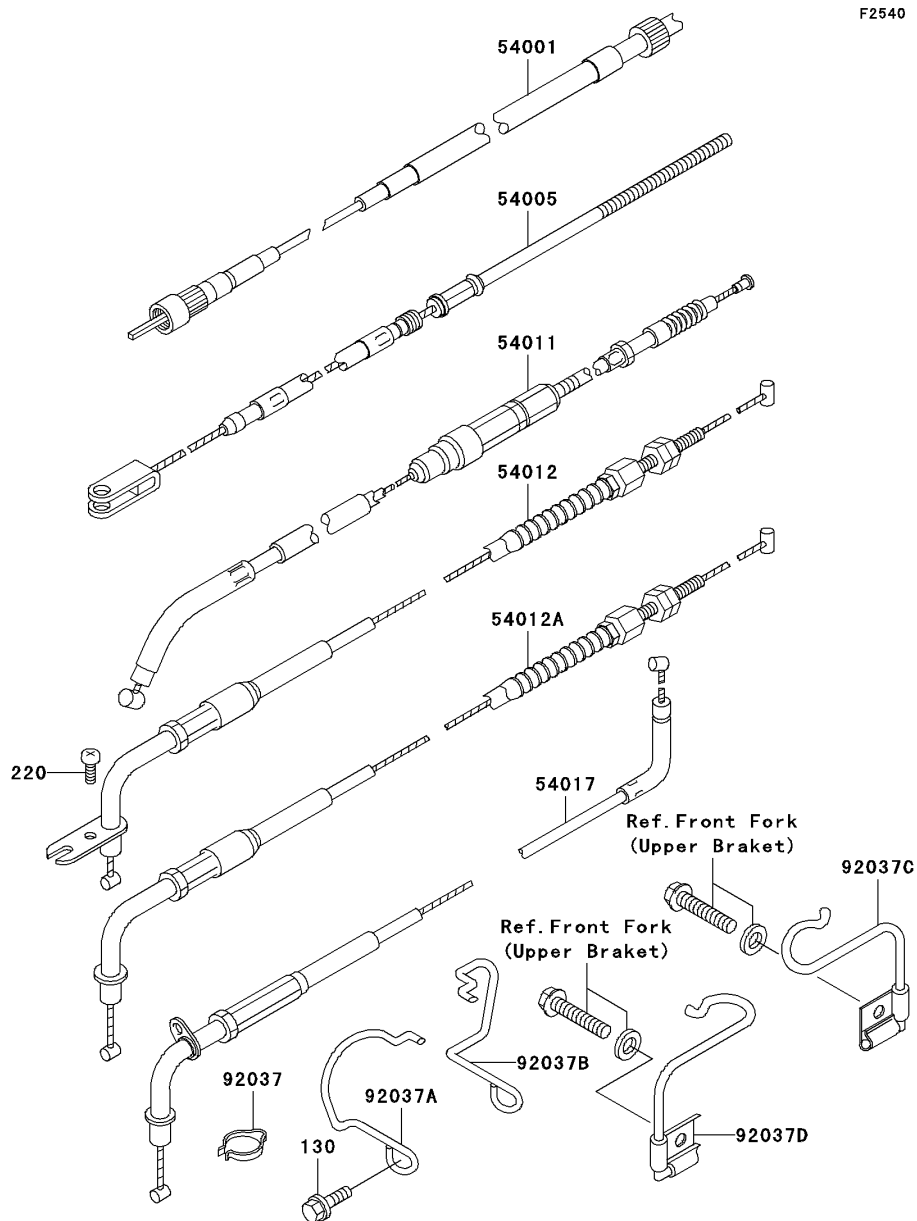

2006 Vulcan® 750 PARTS DIAGRAM

Cables

2006 Vulcan® 750 PARTS LIST

Cables

ITEM NAME	PART NUMBER	QUANTITY
BOLT-FLANGED,6X14 (Ref # 130)	130C0614	1
SCREW-PAN-CROSS,5X14 (Ref # 220)	220F0514	1
CABLE-SPEEDOMETER (Ref # 54001)	54001-1029	1
CABLE-BRAKE (Ref # 54005)	54005-1124	1
CABLE-CLUTCH (Ref # 54011)	54011-0006	1
CABLE-THROTTLE,OPENING (Ref # 54012)	54012-0052	1
CABLE-THROTTLE,CLOSING (Ref # 54012A)	54012-0053	1
CABLE-STARTER (Ref # 54017)	54017-0003	1
CLAMP (Ref # 92037)	92037-093	1
CLAMP,HARNESS (Ref # 92037A)	92037-1638	1
CLAMP,CABLE (Ref # 92037B)	92037-1639	1
CLAMP,CABLE (Ref # 92037C)	92037-1666	1
CLAMP,CABLE (Ref # 92037D)	92037-1667	1