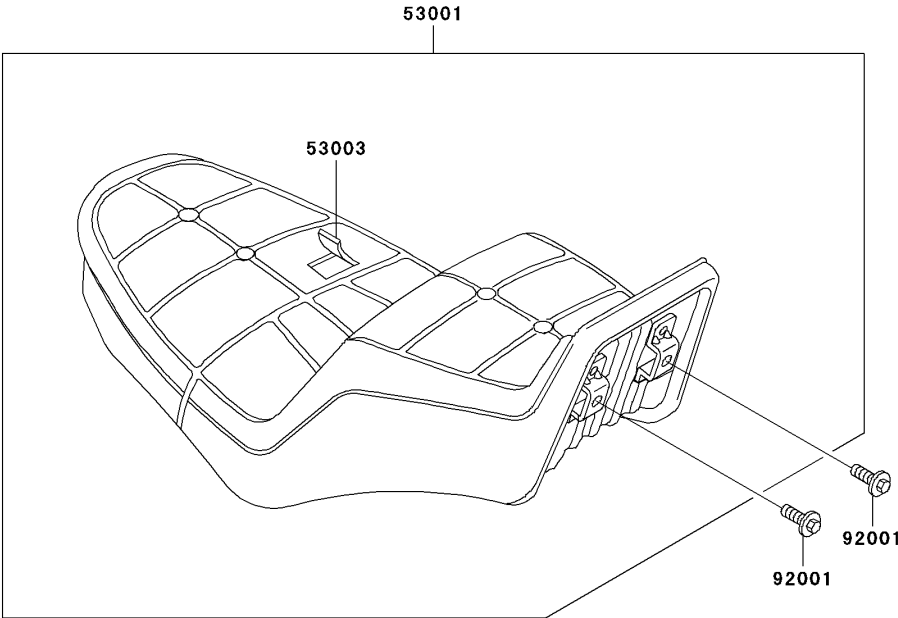

2006 Vulcan® 750 PARTS DIAGRAM

Seat

F2510

2006 Vulcan® 750 PARTS LIST

Seat

| ITEM NAME | PART NUMBER | QUANTITY |
|------------------------------------|---------------|----------|
| SEAT-ASSY,DUAL,BLACK (Ref # 53001) | 53001-1454-MA | 1 |
| LEATHER,SEAT,BLACK (Ref # 53003) | 53003-1157-MA | 1 |
| BOLT,6X20 (Ref # 92001) | 92001-1773 | 1 |