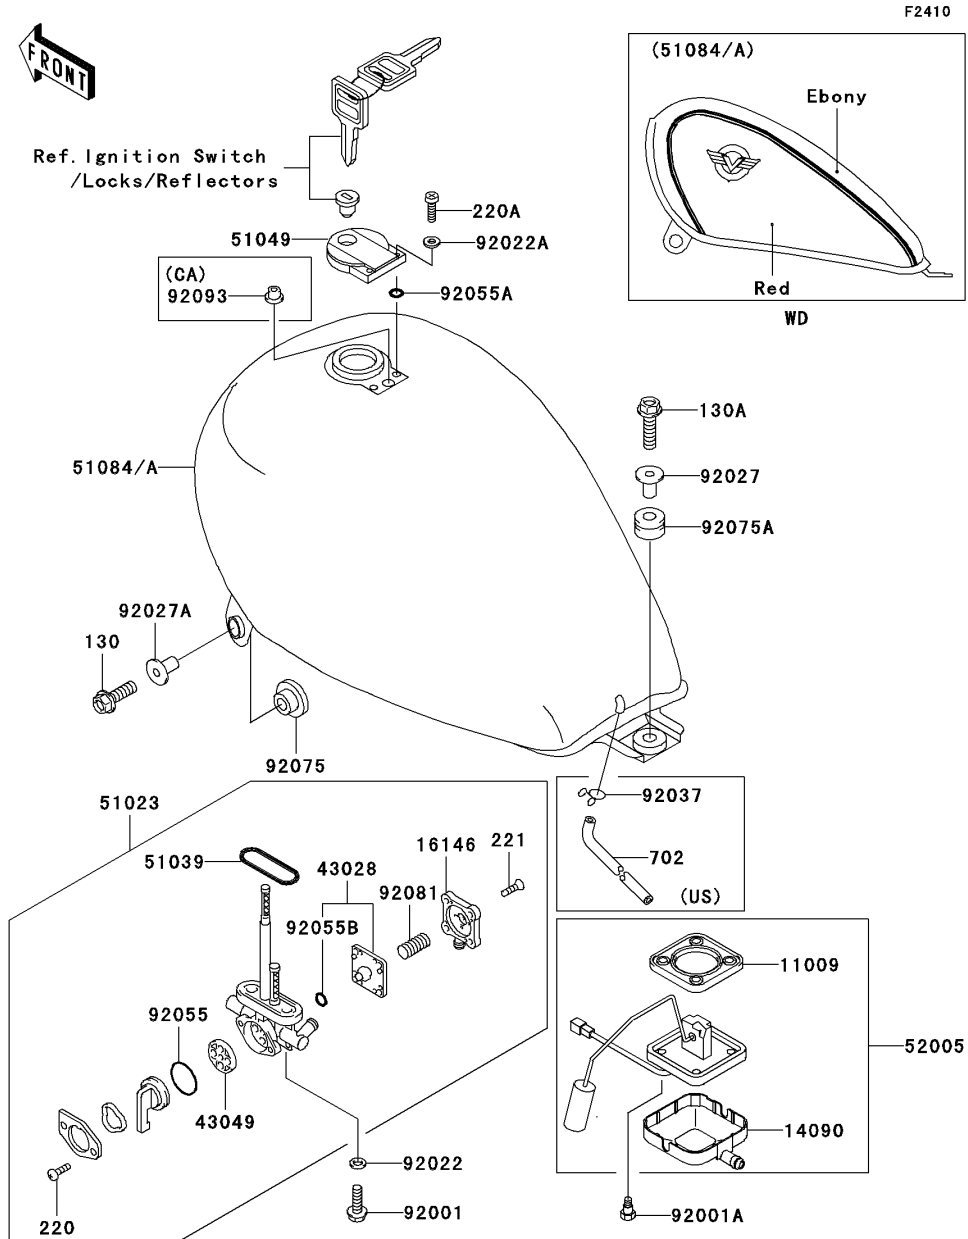

## 2006 Vulcan® 750 PARTS DIAGRAM

Fuel Tank

## 2006 Vulcan® 750 PARTS LIST

Fuel Tank

ITEM NAME	PART NUMBER	QUANTITY
GASKET,FUEL GAUGE (Ref # 11009)	11009-1656	1
COVER,FUEL GAUGE (Ref # 14090)	14090-1624	1
COVER-ASSY,TAP DIAPHRAGM (Ref # 16146)	16146-1010	1
DIAPHRAGM (Ref # 43028)	43028-1033	1
PACKING (Ref # 43049)	43049-1103	1
TAP-ASSY,FUEL (Ref # 51023)	51023-1392	1
RING,TAP FLANGED (Ref # 51039)	51039-003	1
CAP-TANK,FUEL (Ref # 51049)	51049-1139	1
BOLT-FLANGED,8X25 (Ref # 130)	130C0825	1
BOLT-FLANGED,8X30 (Ref # 130A)	130G0830	1
SCREW-PAN-CROS,3X8 (Ref # 220)	220B0308	1
SCREW-PAN-CROS,5X10 (Ref # 220A)	220B0510	1
SCREW-CSK-CROS,4X14 (Ref # 221)	221B0414	1
GAUGE,FUEL (Ref # 52005)	52005-1070	1
BOLT,6X20 (Ref # 92001)	92001-1091	1
BOLT,FUEL GAUGE (Ref # 92001A)	92001-1705	1
WASHER,6.2X11X1.5 (Ref # 92022)	92022-183	1
WASHER,5.1X10X1.0 (Ref # 92022A)	92022-1977	1
COLLAR,L=19.3 (Ref # 92027)	92027-1780	1
COLLAR (Ref # 92027A)	92027-1929	1
RING-O,TAP LEVER (Ref # 92055)	92055-1085	1
RING-O,ID=9 (Ref # 92055A)	92055-1552	1
RING-O (Ref # 92055B)	92055-1664	1
DAMPER,FUEL TANK (Ref # 92075)	92075-1677	1
DAMPER (Ref # 92075A)	92075-1736	1
SPRING,TAP DIAPHRAGM (Ref # 92081)	92081-1240	1
TANK-COMP-FUEL,EBONY/RED (Ref # 51084)	51084-5057-395	1
TANK-COMP-FUEL,EBONY/RED (Ref # 51084A)	51084-5058-395	1
TUBE-RUBBER,5X8X630 (Ref # 702)	702A05630	1

## 2006 Vulcan® 750 PARTS LIST

Fuel Tank

ITEM NAME	PART NUMBER	QUANTITY
CLAMP,TUBE (Ref # 92037)	92037-1461	1
SEAL,FUEL TANK CAP (Ref # 92093)	92093-1030	1