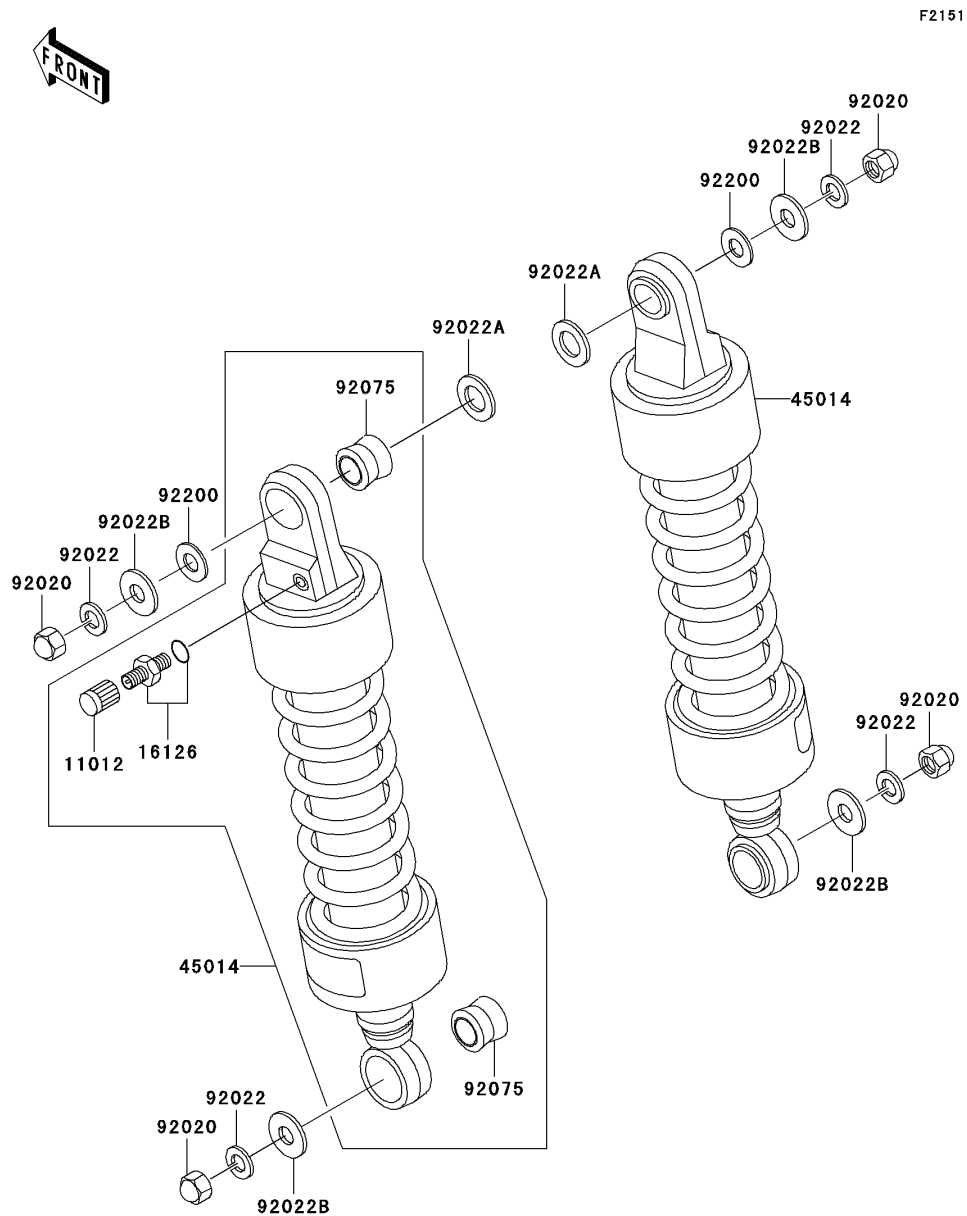

2006 Vulcan® 750 PARTS DIAGRAM

Suspension/Shock Absorber

2006 Vulcan® 750 PARTS LIST

Suspension/Shock Absorber

ITEM NAME	PART NUMBER	QUANTITY
CAP (Ref # 11012)	11012-1283	1
VALVE,AIR (Ref # 16126)	16126-1105	1
SHOCKABSORBER (Ref # 45014)	45014-1710	1
NUT,CAP,10MM (Ref # 92020)	92020-003	1
WASHER,SPRING,10MM (Ref # 92022)	92022-1540	1
WASHER,15X26X2.3 (Ref # 92022A)	92022-1577	1
WASHER,10.5X26X2.3 (Ref # 92022B)	92022-246	1
DAMPER,SHOCKABSORBER (Ref # 92075)	92075-1387	1
WASHER,10MM (Ref # 92200)	92200-1313	1