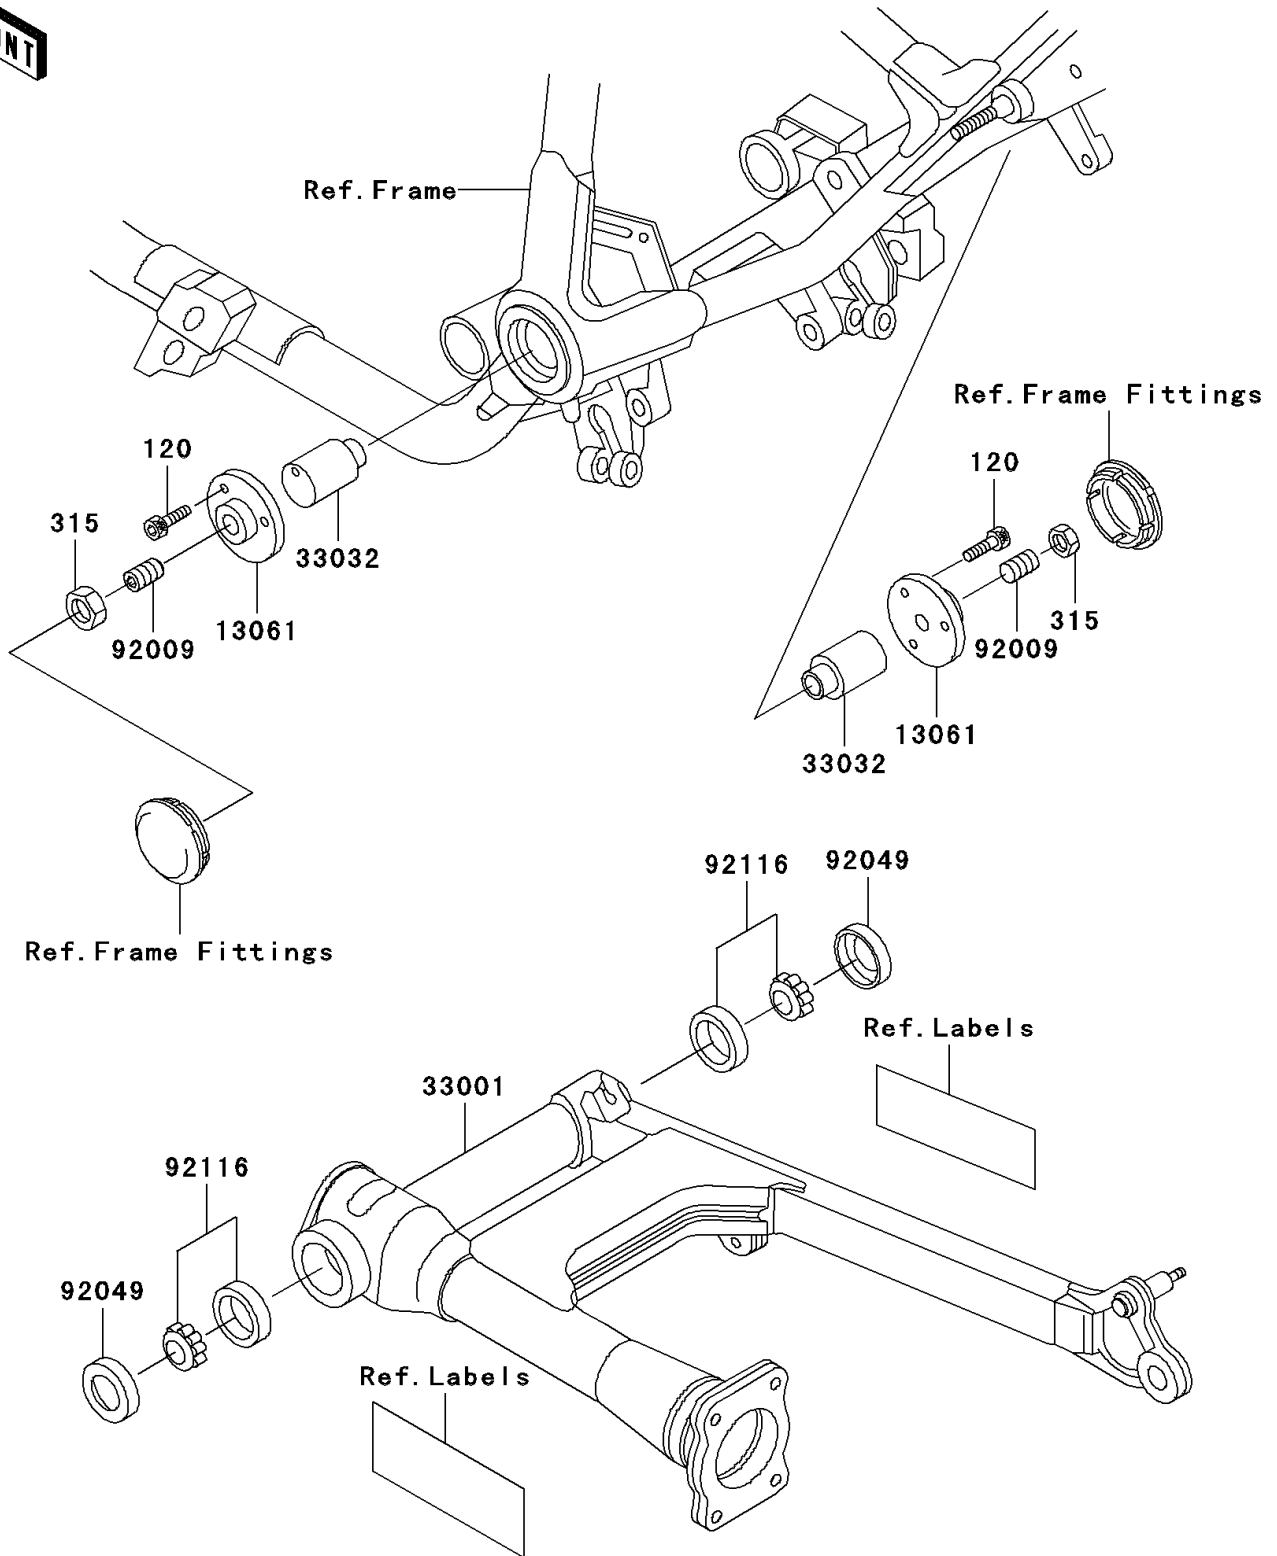

## 2006 Vulcan® 750 PARTS DIAGRAM

Swingarm

F2141

## 2006 Vulcan® 750 PARTS LIST

Swingarm

ITEM NAME	PART NUMBER	QUANTITY
BOLT-SOCKET,6X16 (Ref # 120)	120P0616	1
NUT-HEX-FINE (Ref # 315)	315B1200	1
BOSS (Ref # 13061)	13061-1149	1
ARM-COMP-SWING (Ref # 33001)	33001-1234	1
SHAFT-SWING ARM (Ref # 33032)	33032-1043	1
SCREW,SOCKET,12X22 (Ref # 92009)	92009-1374	1
SEAL-OIL,26406 (Ref # 92049)	92049-1030	1
BEARING-ROLLER,4T30203E1 (Ref # 92116)	92116-1001	1