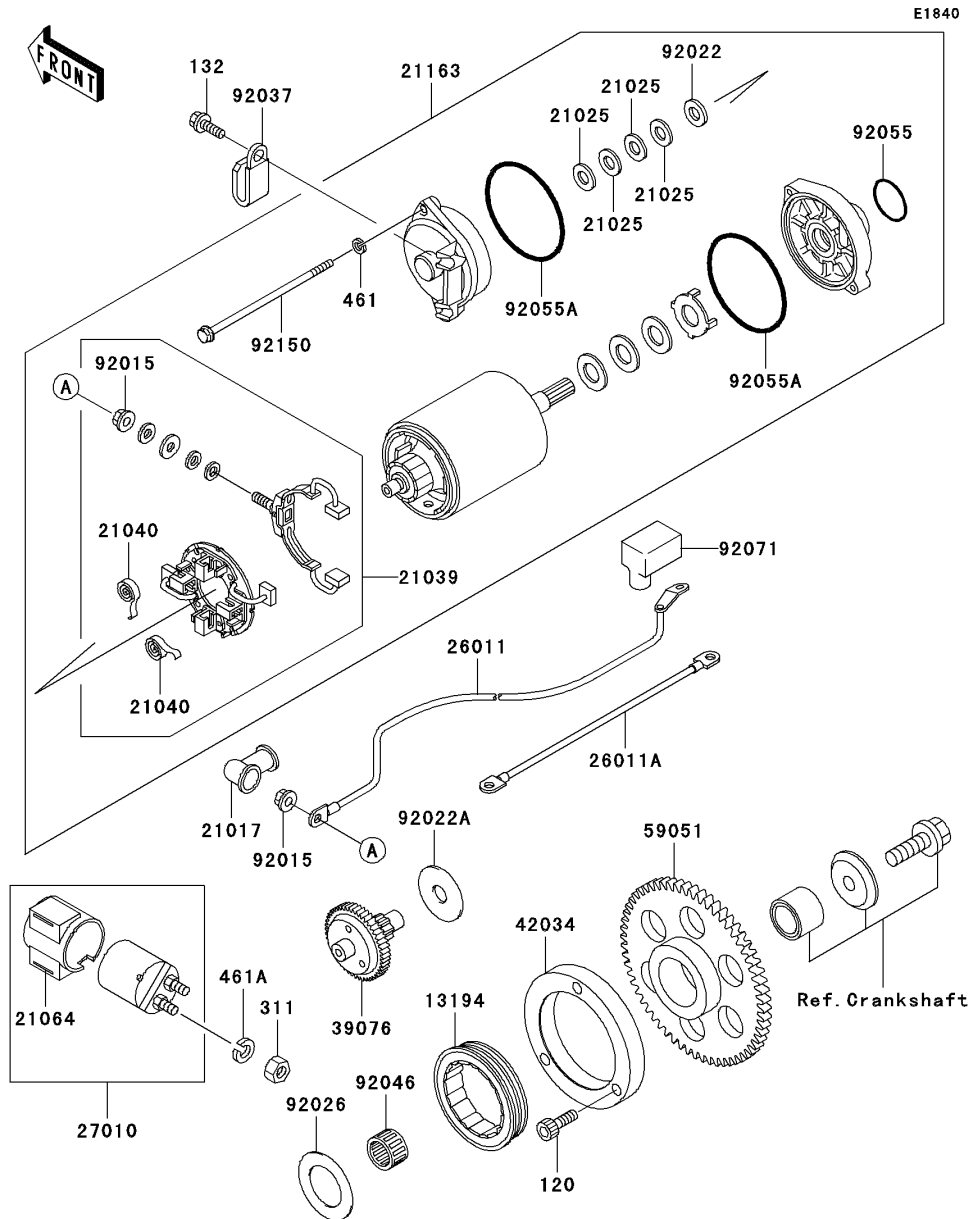

2006 Vulcan® 750 PARTS DIAGRAM

Starter Motor

2006 Vulcan® 750 PARTS LIST

Starter Motor

ITEM NAME	PART NUMBER	QUANTITY
BOLT-SOCKET,8X20 (Ref # 120)	120Q0820	1
BOLT-FLANGED-SMALL,6X25 (Ref # 132)	132J0625	1
NUT-HEX,6MM (Ref # 311)	311B0600	1
WASHER-SPRING,5MM (Ref # 461)	461F0500	1
WASHER-SPRING,6MM (Ref # 461A)	461F0600	1
CLUTCH-ONEWAY (Ref # 13194)	13194-1085	1
GROMMET,STARTER TERMINAL (Ref # 21017)	21017-017	1
WASHER,9.1X18X0.2 (Ref # 21025)	21025-011	1
BRUSH,CARBON (Ref # 21039)	21039-1053	1
SPRING-BRUSH (Ref # 21040)	21040-1003	1
DAMPER,MAGNETIC SWITCH (Ref # 21064)	21064-002	1
STARTER-ELECTRIC (Ref # 21163)	21163-1319	1
WIRE-LEAD,STARTER MOTOR (Ref # 26011)	26011-1276	1
WIRE-LEAD,BATTERY GROUND (Ref # 26011A)	26011-1320	1
SWITCH,MAGNETIC (Ref # 27010)	27010-1209	1
LIMITER,STARTER IDLE GEAR (Ref # 39076)	39076-1051	1
COUPLING (Ref # 42034)	42034-1143	1
GEAR-SPUR,STARTER,63T (Ref # 59051)	59051-1130	1
NUT,STARTER MOTOR (Ref # 92015)	92015-1476	1
WASHER,9.1X18X0.8 (Ref # 92022)	92022-1132	1
WASHER,12.3X38X2.0 (Ref # 92022A)	92022-1664	1
SPACER,29.1X47.5X1.2 (Ref # 92026)	92026-087	1
CLAMP,L=45 (Ref # 92037)	92037-1539	1
BEARING-NEEDLE (Ref # 92046)	92046-1137	1
RING-O (Ref # 92055)	92055-1276	1
RING-O,STARTER MOTOR (Ref # 92055A)	92055-1381	1
GROMMET,TERMINAL (Ref # 92071)	92071-1130	1
BOLT,STARTER MOTOR (Ref # 92150)	92150-1913	1