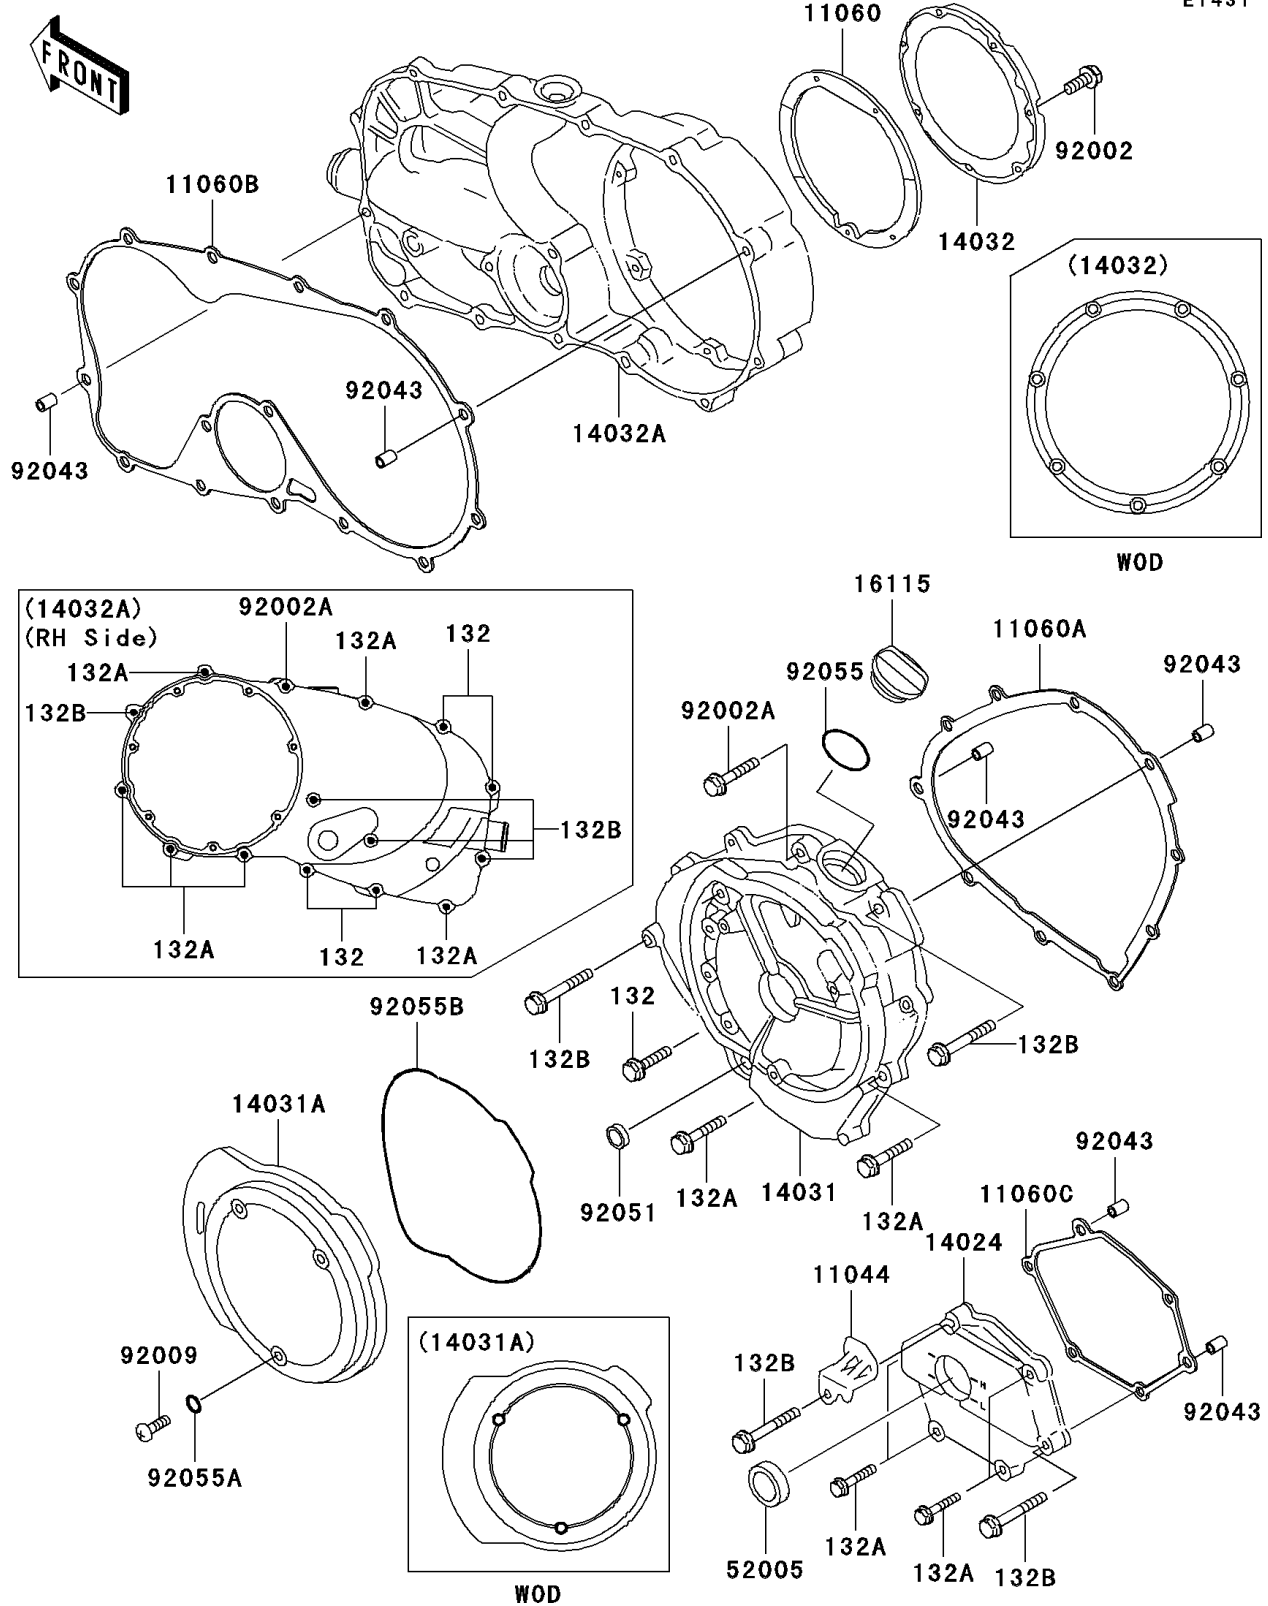

## 2006 Vulcan® 750 PARTS DIAGRAM

Engine Cover(s)

E1431

## 2006 Vulcan® 750 PARTS LIST

Engine Cover(s)

ITEM NAME	PART NUMBER	QUANTITY
BOLT-FLANGED-SMALL,6X25 (Ref # 132)	132E0625	1
BOLT-FLANGED-SMALL,6X30 (Ref # 132A)	132E0630	1
BOLT-FLANGED-SMALL,6X40 (Ref # 132B)	132E0640	1
BRACKET,LEAD WIRE (Ref # 11044)	11044-1474	1
GASKET,CLUTCH OUTSIDE COVER (Ref # 11060)	11060-1088	1
GASKET,GENERATOR COVER (Ref # 11060A)	11060-1089	1
GASKET,CLUTCH COVER (Ref # 11060B)	11060-1090	1
GASKET,TRANSMISSION COVER (Ref # 11060C)	11060-1091	1
COVER,TRANSMISSION (Ref # 14024)	14024-1175	1
COVER-GENERATOR (Ref # 14031)	14031-1187	1
COVER-GENERATOR,OUTSIDE (Ref # 14031A)	14031-1188	1
COVER-CLUTCH,OUTSIDE (Ref # 14032)	14032-1207	1
COVER-CLUTCH (Ref # 14032A)	14032-1211	1
CAP-OIL FILLER (Ref # 16115)	16115-1055	1
GAUGE,OIL LEVEL (Ref # 52005)	52005-1009	1
BOLT,6X16 (Ref # 92002)	92002-1439	1
BOLT,6X30 (Ref # 92002A)	92002-1622	1
SCREW-CSK-RD-CROS,M6X20 (Ref # 92009)	92009-1715	1
PIN,6.2X8X14 (Ref # 92043)	92043-1263	1
SEAL-OIL,TB13225.5 (Ref # 92051)	92051-005	1
RING-O,31.7X2.4 (Ref # 92055)	92055-049	1
RING-O,5.28X1.78 (Ref # 92055A)	92055-109	1
RING-O,GENERATOR COVER (Ref # 92055B)	92055-1319	1