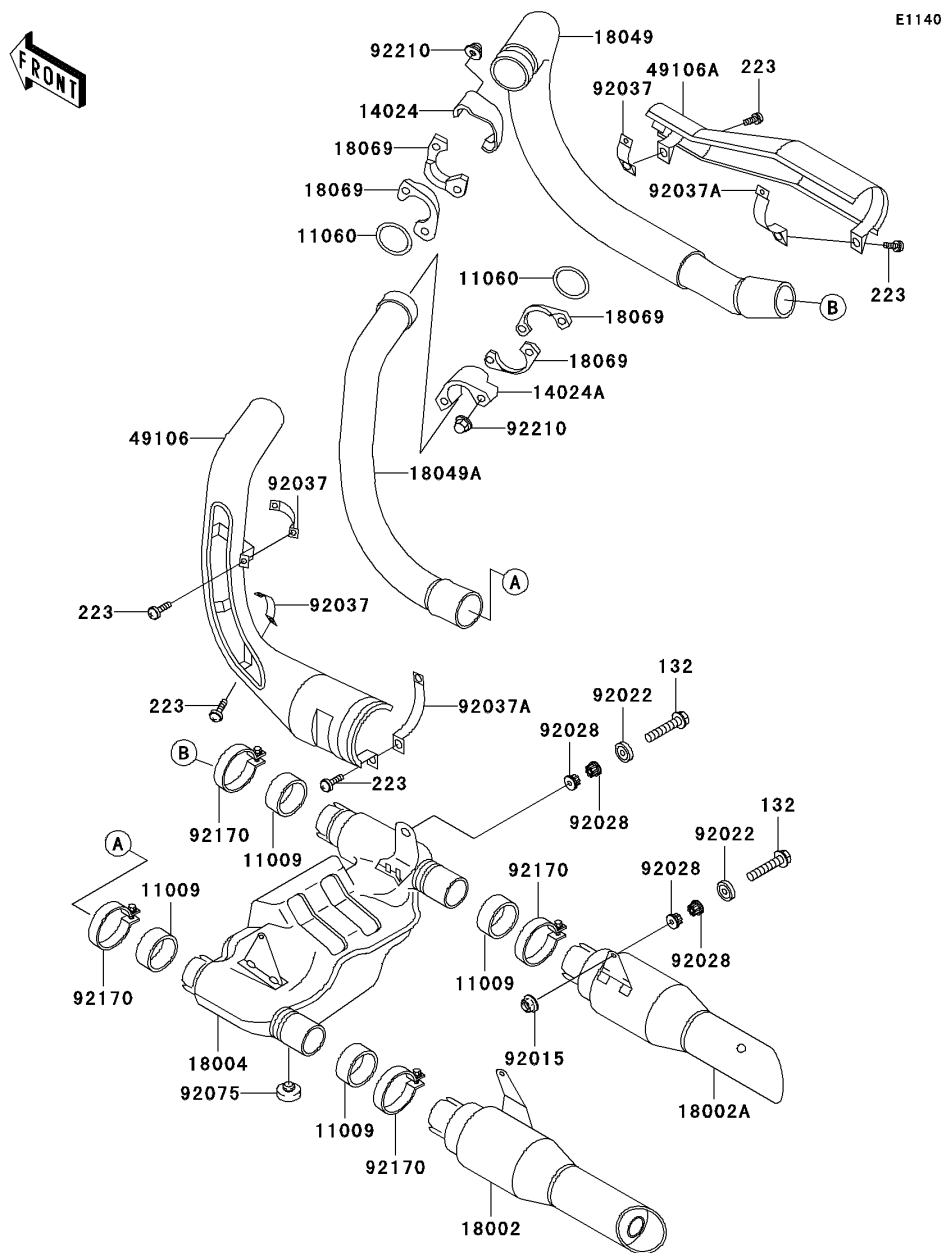

2006 Vulcan® 750 PARTS DIAGRAM

Muffler(s)

2006 Vulcan® 750 PARTS LIST

Muffler(s)

ITEM NAME	PART NUMBER	QUANTITY
BOLT-FLANGED-SMALL,8X40 (Ref # 132)	132E0840	1
SCREW-PAN-WS-CROS,6X20 (Ref # 223)	223X0620	1
GASKET,EXHAUST PIPE CONNECTING (Ref # 11009)	11009-1666	1
GASKET,EXHAUST PIPE (Ref # 11060)	11060-1119	1
COVER,FR (Ref # 14024)	14024-1091	1
COVER,RR (Ref # 14024A)	14024-1092	1
BODY-COMP-MUFFLER,LH (Ref # 18002)	18002-1701	1
BODY-COMP-MUFFLER,RH (Ref # 18002A)	18002-1702	1
CHAMBER-PREMUFFLER (Ref # 18004)	18004-1055	1
PIPE-EXHAUST,FR (Ref # 18049)	18049-1373	1
PIPE-EXHAUST,RR (Ref # 18049A)	18049-1374	1
HOLDER-EXHAUST PIPE (Ref # 18069)	18069-1061	1
COVER-MUFFLER,LH (Ref # 49106)	49106-1053	1
COVER-MUFFLER,RH (Ref # 49106A)	49106-1054	1
NUT,FLANGED,8MM (Ref # 92015)	92015-1933	1
WASHER,CAP TYPE (Ref # 92022)	92022-1638	1
BUSHING,MUFFLER (Ref # 92028)	92028-1746	1
CLAMP,EXHAUST PIPE COVER (Ref # 92037)	92037-1613	1
CLAMP,MUFFLER COVER (Ref # 92037A)	92037-1615	1
DAMPER (Ref # 92075)	92075-005	1
CLAMP,52MM (Ref # 92170)	92170-1446	1
NUT,CAP,8MM (Ref # 92210)	92210-1132	1