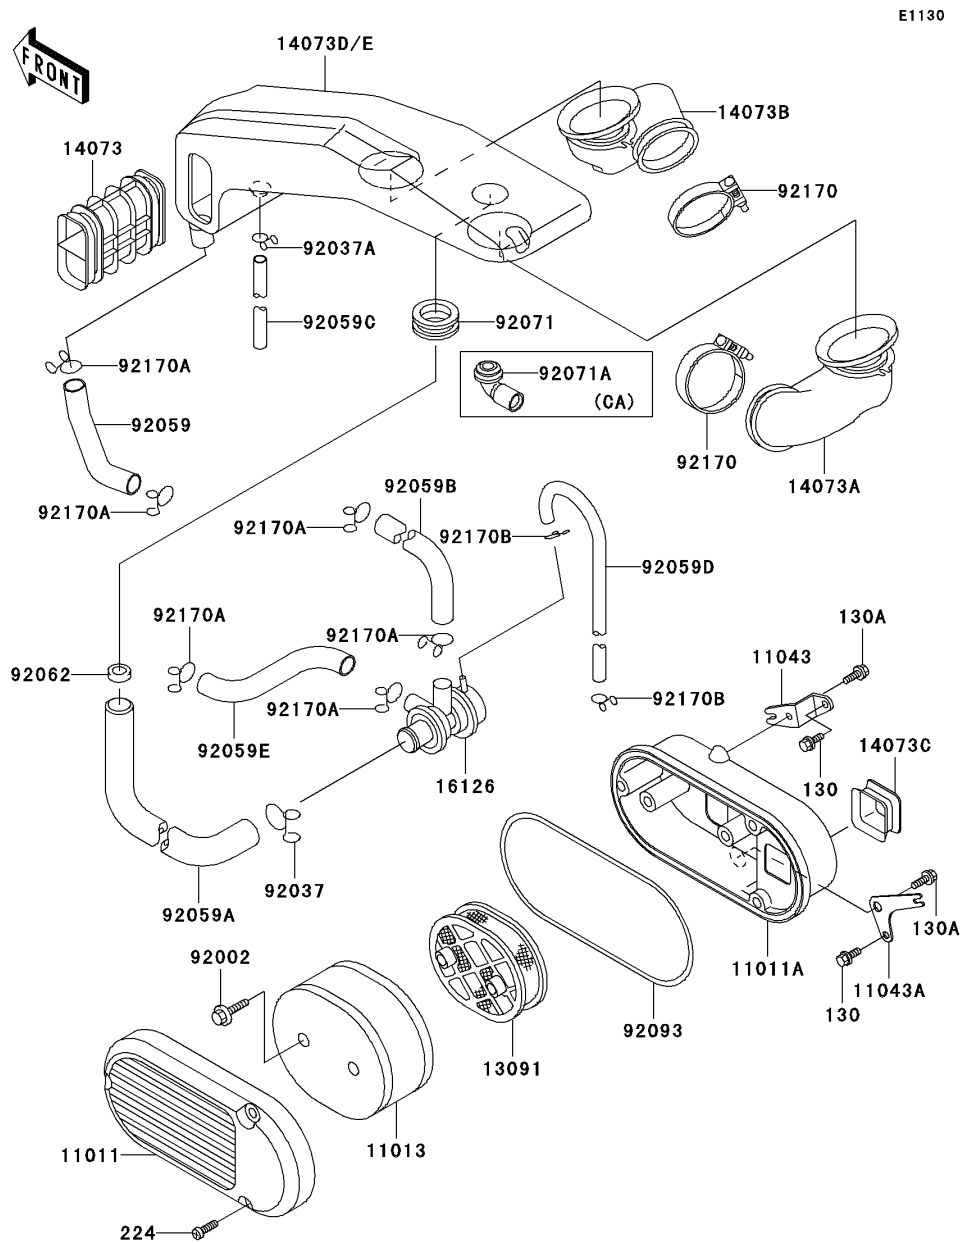

2006 Vulcan® 750 PARTS DIAGRAM

Air Cleaner

2006 Vulcan® 750 PARTS LIST

Air Cleaner

ITEM NAME	PART NUMBER	QUANTITY
BOLT-FLANGED,6X10 (Ref # 130)	130C0610	1
BOLT-FLANGED,6X12 (Ref # 130A)	130C0612	1
SCREW-PAN-WP-CROS,6X30 (Ref # 224)	224C0630	1
CASE-AIR FILTER,OUTSIDE (Ref # 11011)	11011-1181	1
CASE-AIR FILTER,INSIDE (Ref # 11011A)	11011-1225	1
ELEMENT-AIR FILTER (Ref # 11013)	11013-1122	1
BRACKET,AIR FILTER CASE (Ref # 11043)	11043-1181	1
BRACKET,AIR FILTER CASE (Ref # 11043A)	11043-1975	1
HOLDER,ELEMENT (Ref # 13091)	13091-1345	1
DUCT,AIR FILTER (Ref # 14073)	14073-1197	1
DUCT,FR,CARBURATOR (Ref # 14073A)	14073-1199	1
DUCT,RR,CARBURATOR (Ref # 14073B)	14073-1200	1
DUCT,INLET (Ref # 14073C)	14073-1209	1
VALVE,AIR SWITCH (Ref # 16126)	16126-1139	1
BOLT,6X25 (Ref # 92002)	92002-1137	1
CLAMP,TUBE (Ref # 92037)	92037-1076	1
CLAMP,TUBE (Ref # 92037A)	92037-147	1
TUBE,15X20X116 (Ref # 92059)	92059-1512	1
TUBE,19X25X600 (Ref # 92059A)	92059-1537	1
TUBE (Ref # 92059B)	92059-1587	1
TUBE (Ref # 92059C)	92059-1603	1
TUBE,4X9X330 (Ref # 92059D)	92059-1617	1
TUBE (Ref # 92059E)	92059-1618	1
NOZZLE,7X20.3X10 (Ref # 92062)	92062-1061	1
GROMMET,AIR FILTER (Ref # 92071)	92071-1013	1
SEAL,AIR FILTER (Ref # 92093)	92093-1177	1
CLAMP (Ref # 92170)	92170-1444	1
CLAMP,TUBE (Ref # 92170A)	92170-1445	1
CLAMP (Ref # 92170B)	92170-1450	1

2006 Vulcan® 750 PARTS LIST

Air Cleaner

ITEM NAME	PART NUMBER	QUANTITY
DUCT,MAIN (Ref # 14073D)	14073-1281	1
DUCT,MAIN (Ref # 14073E)	14073-1282	1
GROMMET,AIR FILTER (Ref # 92071A)	92071-1114	1