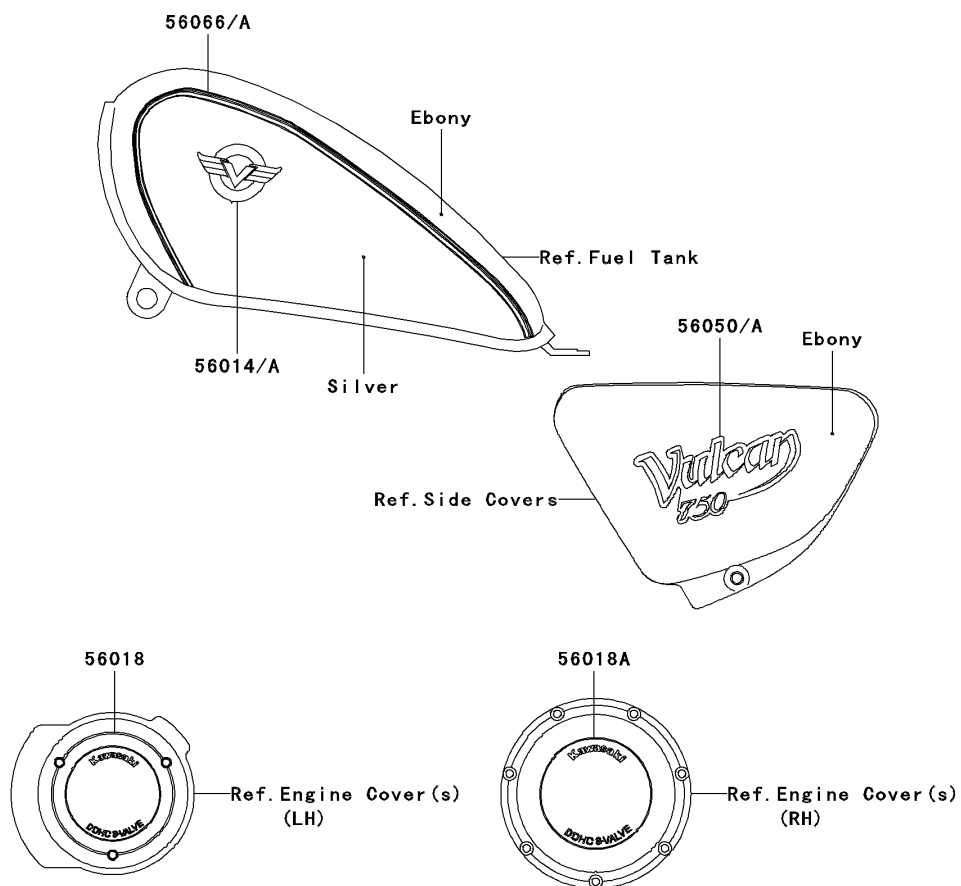

2004 Vulcan® 750 PARTS DIAGRAM

Decals(Ebony/Silver)

F2861

2004 Vulcan® 750 PARTS LIST

Decals(Ebony/Silver)

ITEM NAME	PART NUMBER	QUANTITY
EMBLEM,FUEL TANK,LH (Ref # 56014)	56014-1272	1
EMBLEM,FUEL TANK,RH (Ref # 56014A)	56014-1273	1
MARK,GENERATOR COVER (Ref # 56018)	56018-1666	1
MARK,CLUTCH COVER (Ref # 56018A)	56018-1667	1
MARK,SIDE COVER,LH (Ref # 56050)	56050-1772	1
MARK,SIDE COVER,RH (Ref # 56050A)	56050-1773	1
PATTERN,FUEL TANK,LH (Ref # 56066)	56066-0349	1
PATTERN,FUEL TANK,RH (Ref # 56066A)	56066-0350	1