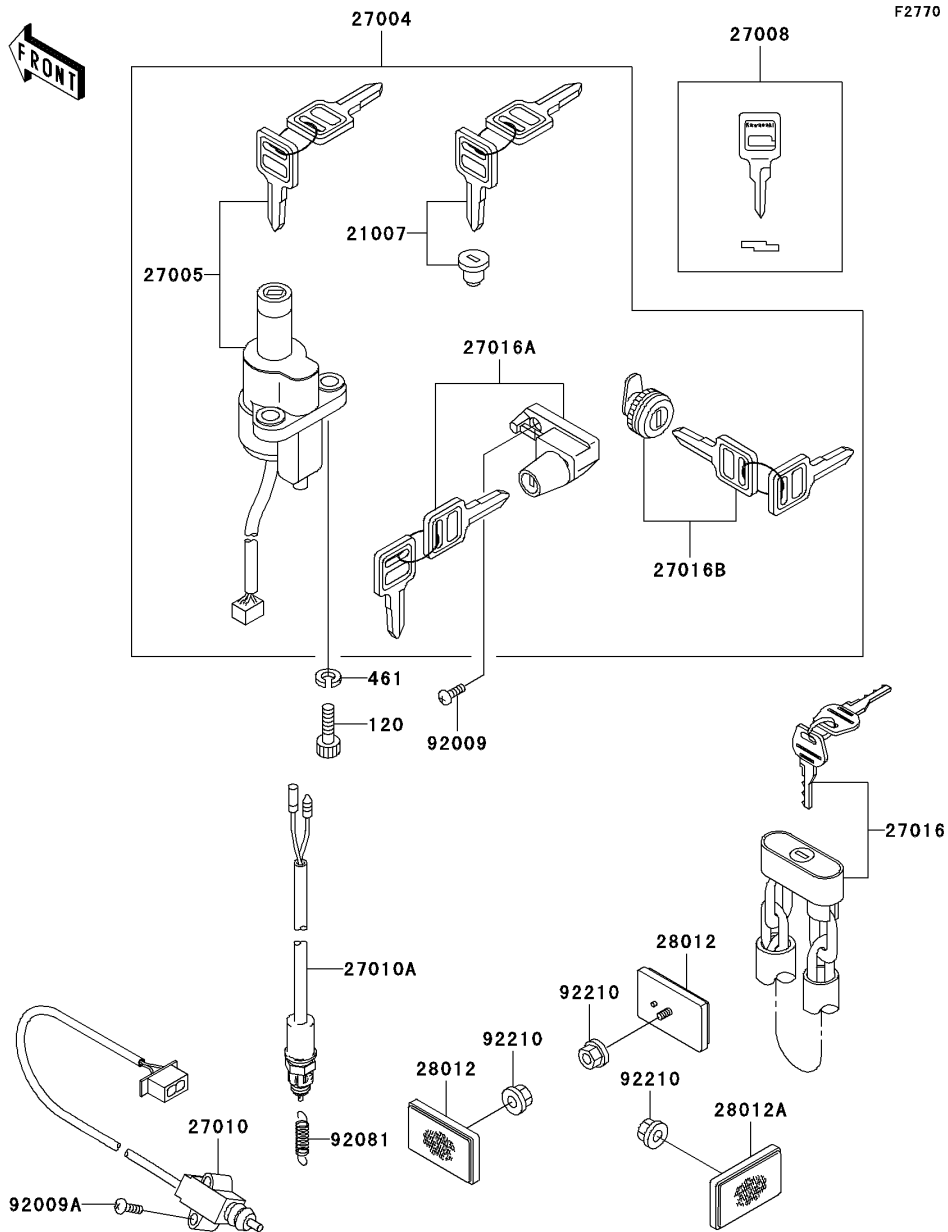

## 2004 Vulcan® 750 PARTS DIAGRAM

Ignition Switch/Locks/Reflectors

## 2004 Vulcan® 750 PARTS LIST

Ignition Switch/Locks/Reflectors

ITEM NAME	PART NUMBER	QUANTITY
BOLT-SOCKET (Ref # 120)	120T0822	1
WASHER-SPRING (Ref # 461)	461L0800	1
ROTOR,LOCK,TANK CAP (Ref # 21007)	21007-5005	1
SWITCH-ASSY (Ref # 27004)	27004-5270	1
SWITCH-ASSY-IGNITION (Ref # 27005)	27005-5052	1
KEY-LOCK,BLANK (Ref # 27008)	27008-1103	1
SWITCH,SIDE STAND (Ref # 27010)	27010-1189	1
SWITCH,REAR BRAKE (Ref # 27010A)	27010-1475	1
LOCK-ASSY,WHEEL (Ref # 27016)	27016-1051	1
LOCK-ASSY,HELMET (Ref # 27016A)	27016-5060	1
LOCK-ASSY,BOX (Ref # 27016B)	27016-5081	1
REFLECTOR-REFLEX,FR (Ref # 28012)	28012-1009	1
REFLECTOR-REFLEX,RR (Ref # 28012A)	28012-1051	1
SCREW,5X18 (Ref # 92009)	92009-1305	1
SCREW,5X20 (Ref # 92009A)	92009-1359	1
SPRING (Ref # 92081)	92081-1544	1
NUT,FLANGED,5MM (Ref # 92210)	92210-0007	1