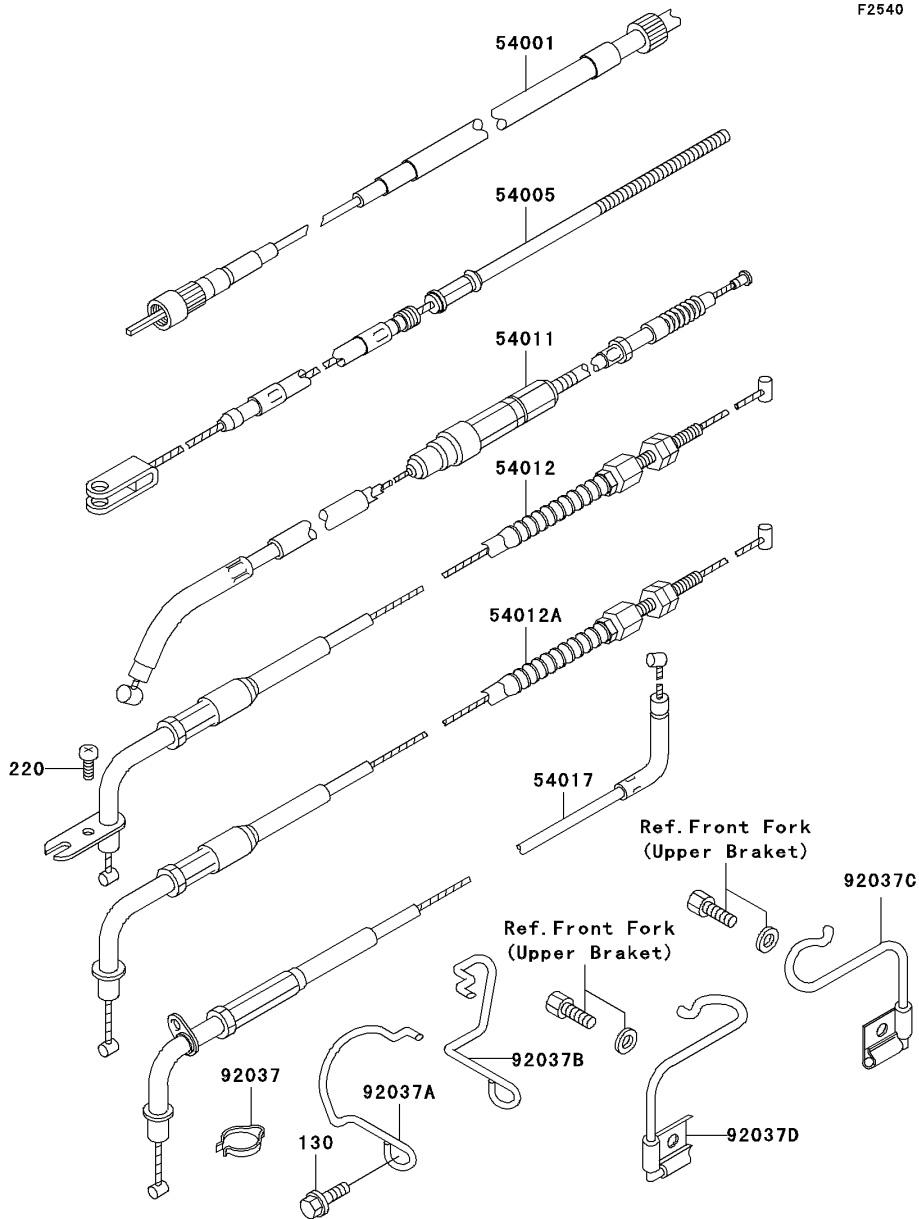

2004 Vulcan® 750 PARTS DIAGRAM

Cables

2004 Vulcan® 750 PARTS LIST

Cables

ITEM NAME	PART NUMBER	QUANTITY
BOLT-FLANGED,6X14 (Ref # 130)	130C0614	1
SCREW-PAN-CROSS (Ref # 220)	220F0514	1
CABLE-SPEEDOMETER (Ref # 54001)	54001-1029	1
CABLE-BRAKE (Ref # 54005)	54005-1124	1
CABLE-CLUTCH (Ref # 54011)	54011-0006	1
CABLE-THROTTLE,OPENING (Ref # 54012)	54012-0052	1
CABLE-THROTTLE,CLOSING (Ref # 54012A)	54012-0053	1
CABLE-STARTER (Ref # 54017)	54017-0003	1
CLAMP (Ref # 92037)	92037-093	1
CLAMP,HARNESS (Ref # 92037A)	92037-1638	1
CLAMP,CABLE (Ref # 92037B)	92037-1639	1
CLAMP,CABLE (Ref # 92037C)	92037-1666	1
CLAMP,CABLE (Ref # 92037D)	92037-1667	1