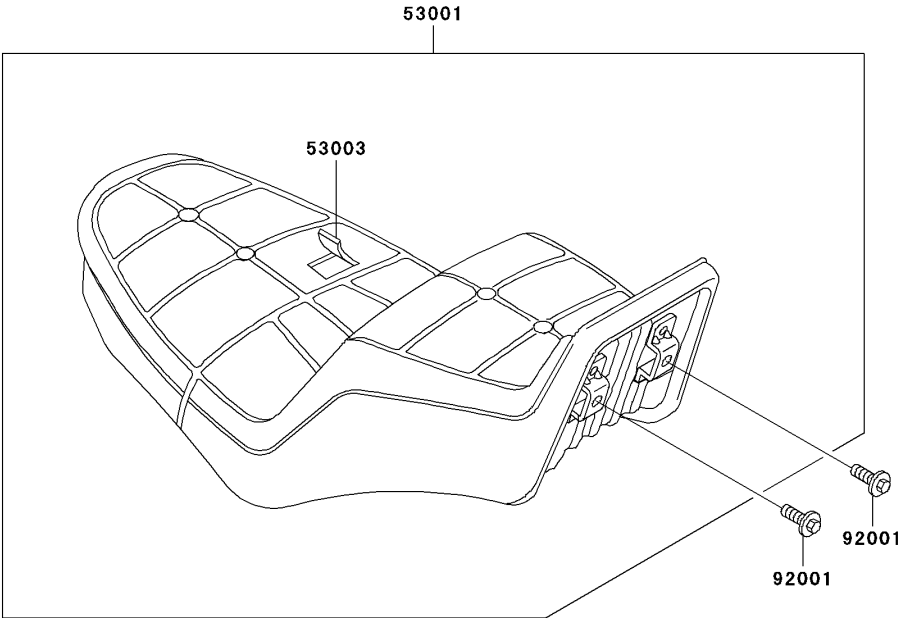

2004 Vulcan® 750 PARTS DIAGRAM

Seat

F2510

2004 Vulcan® 750 PARTS LIST

Seat

ITEM NAME	PART NUMBER	QUANTITY
SEAT-ASSY,DUAL,BLACK (Ref # 53001)	53001-1454-MA	1
LEATHER,SEAT,BLACK (Ref # 53003)	53003-1157-MA	1
BOLT,6X20 (Ref # 92001)	92001-1773	1