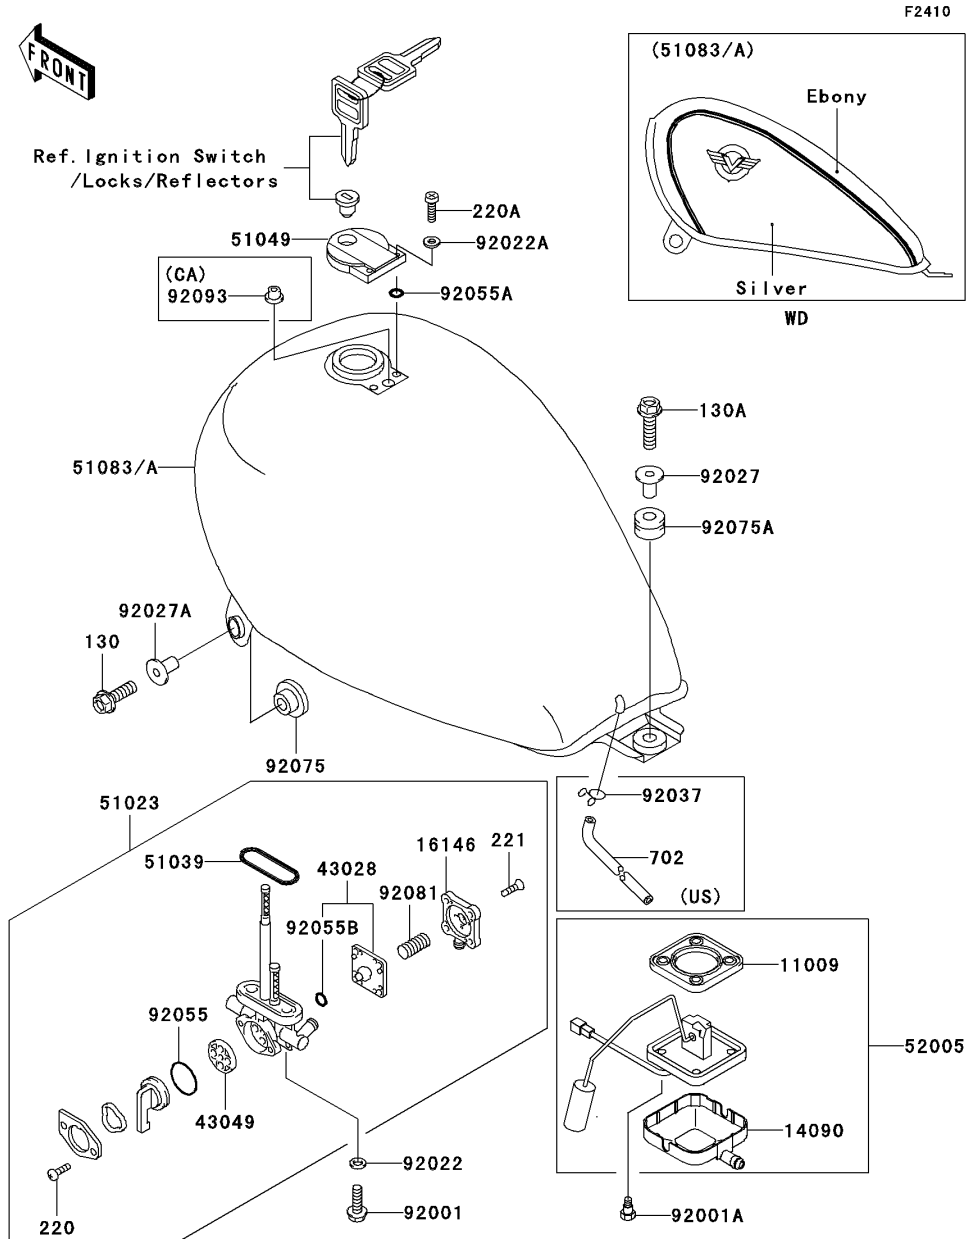

2004 Vulcan® 750 PARTS DIAGRAM

Fuel Tank

2004 Vulcan® 750 PARTS LIST

Fuel Tank

ITEM NAME	PART NUMBER	QUANTITY
GASKET,FUEL GAUGE (Ref # 11009)	11009-1656	1
COVER,FUEL GAUGE (Ref # 14090)	14090-1624	1
COVER-ASSY,TAP DIAPHRAGM (Ref # 16146)	16146-1010	1
DIAPHRAGM (Ref # 43028)	43028-1033	1
PACKING (Ref # 43049)	43049-1103	1
TAP-ASSY,FUEL (Ref # 51023)	51023-1392	1
RING,TAP FLANGED (Ref # 51039)	51039-003	1
CAP-TANK,FUEL (Ref # 51049)	51049-1139	1
BOLT-FLANGED,8X25,BLACK (Ref # 130)	130C0825	1
BOLT-FLANGED,8X30 (Ref # 130A)	130G0830	1
SCREW-PAN-CROS (Ref # 220)	220B0308	1
SCREW-PAN-CROS (Ref # 220A)	220B0510	1
SCREW-CSK-CROS,4X14 (Ref # 221)	221B0414	1
GAUGE,FUEL (Ref # 52005)	52005-1070	1
BOLT,6X20 (Ref # 92001)	92001-1091	1
BOLT,FUEL GAUGE (Ref # 92001A)	92001-1705	1
WASHER,6.2X11X1.5 (Ref # 92022)	92022-183	1
WASHER,5.1X10X1.0 (Ref # 92022A)	92022-1977	1
COLLAR,L=19.3 (Ref # 92027)	92027-1780	1
COLLAR (Ref # 92027A)	92027-1929	1
RING-O,TAP LEVER (Ref # 92055)	92055-1085	1
RING-O,ID=9 (Ref # 92055A)	92055-1552	1
RING-O (Ref # 92055B)	92055-1664	1
DAMPER,FUEL TANK (Ref # 92075)	92075-1677	1
DAMPER (Ref # 92075A)	92075-1736	1
SPRING,TAP DIAPHRAGM (Ref # 92081)	92081-1240	1
TANK-COMP-FUEL,EBONY/SILVER (Ref # 51083)	51083-5095-376	1
TANK-COMP-FUEL,EBONY/SILVER (Ref # 51083A)	51083-5096-376	1
TUBE-RUBBER,5X8X630 (Ref # 702)	702A05630	1

2004 Vulcan® 750 PARTS LIST

Fuel Tank

ITEM NAME	PART NUMBER	QUANTITY
CLAMP,TUBE (Ref # 92037)	92037-1461	1
SEAL,FUEL TANK CAP (Ref # 92093)	92093-1030	1