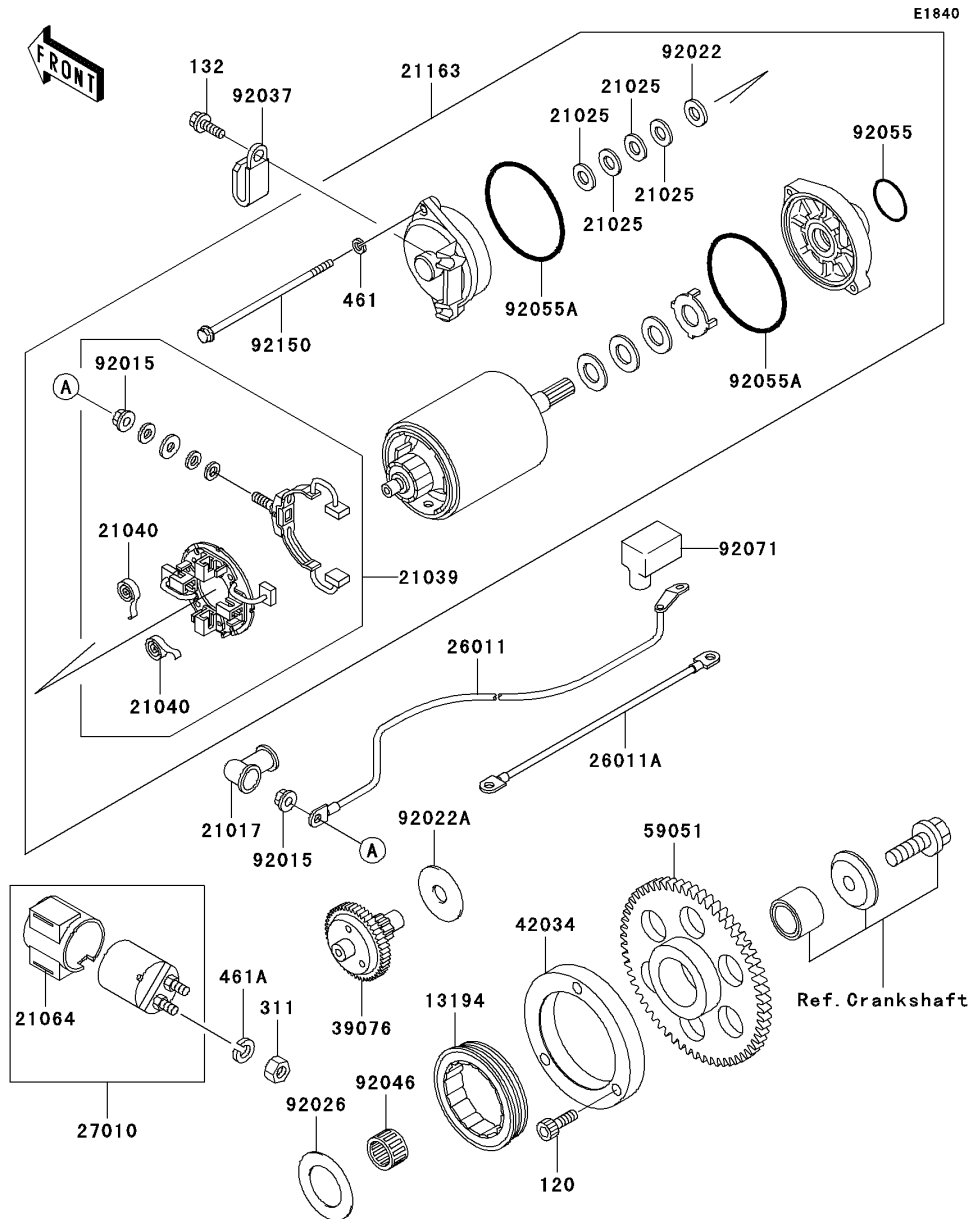

2004 Vulcan® 750 PARTS DIAGRAM

Starter Motor

2004 Vulcan® 750 PARTS LIST

Starter Motor

ITEM NAME	PART NUMBER	QUANTITY
BOLT-SOCKET,8X20 (Ref # 120)	120Q0820	1
BOLT-FLANGED-SMALL (Ref # 132)	132J0625	1
NUT-HEX,6MM (Ref # 311)	311B0600	1
WASHER-SPRING,5MM (Ref # 461)	461F0500	1
WASHER-SPRING,6MM (Ref # 461A)	461F0600	1
CLUTCH-ONEWAY (Ref # 13194)	13194-1085	1
GROMMET,STARTER TERMINAL (Ref # 21017)	21017-017	1
WASHER,9.1X18X0.2 (Ref # 21025)	21025-011	1
BRUSH,CARBON (Ref # 21039)	21039-1053	1
SPRING-BRUSH (Ref # 21040)	21040-1003	1
DAMPER,MAGNETIC SWITCH (Ref # 21064)	21064-002	1
STARTER-ELECTRIC (Ref # 21163)	21163-1319	1
WIRE-LEAD,STARTER MOTOR (Ref # 26011)	26011-1276	1
WIRE-LEAD,BATTERY GROUND (Ref # 26011A)	26011-1320	1
SWITCH,MAGNETIC (Ref # 27010)	27010-1209	1
LIMITER,STARTER IDLE GEAR (Ref # 39076)	39076-1051	1
COUPLING (Ref # 42034)	42034-1143	1
GEAR-SPUR,STARTER,63T (Ref # 59051)	59051-1130	1
NUT,STARTER MOTOR (Ref # 92015)	92015-1476	1
WASHER,9.1X18X0.8 (Ref # 92022)	92022-1132	1
WASHER,12.3X38X2.0 (Ref # 92022A)	92022-1664	1
SPACER,29.1X47.5X1.2 (Ref # 92026)	92026-087	1
CLAMP,L=45 (Ref # 92037)	92037-1539	1
BEARING-NEEDLE (Ref # 92046)	92046-1137	1
RING-O (Ref # 92055)	92055-1276	1
RING-O,STARTER MOTOR (Ref # 92055A)	92055-1381	1
GROMMET,TERMINAL (Ref # 92071)	92071-1130	1
BOLT,STARTER MOTOR (Ref # 92150)	92150-1913	1