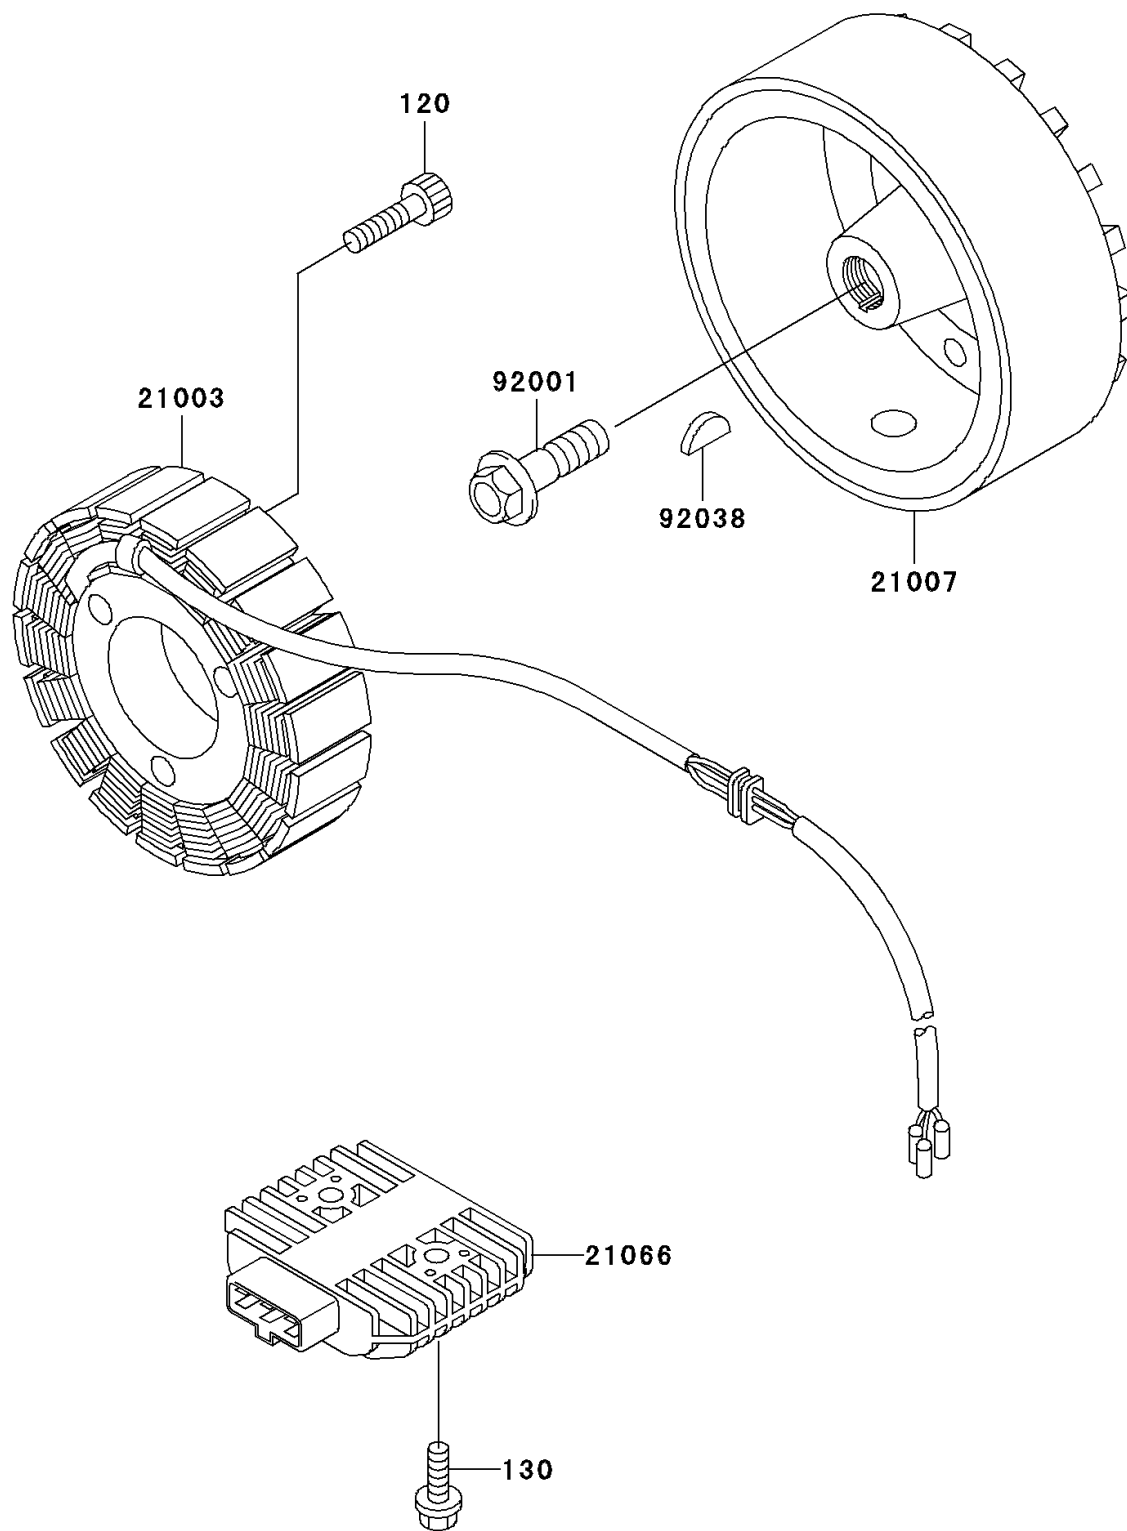

2004 Vulcan® 750 PARTS DIAGRAM

Generator

E1810

2004 Vulcan® 750 PARTS LIST

Generator

ITEM NAME	PART NUMBER	QUANTITY
BOLT-SOCKET,6X35 (Ref # 120)	120P0635	1
BOLT-FLANGED,6X20 (Ref # 130)	130B0620	1
STATOR (Ref # 21003)	21003-1118	1
ROTOR (Ref # 21007)	21007-1127	1
REGULATOR-VOLTAGE (Ref # 21066)	21066-1089	1
BOLT,FLANGED,12X40 (Ref # 92001)	92001-1146	1
KEY,WOODRUFF (Ref # 92038)	92038-001	1