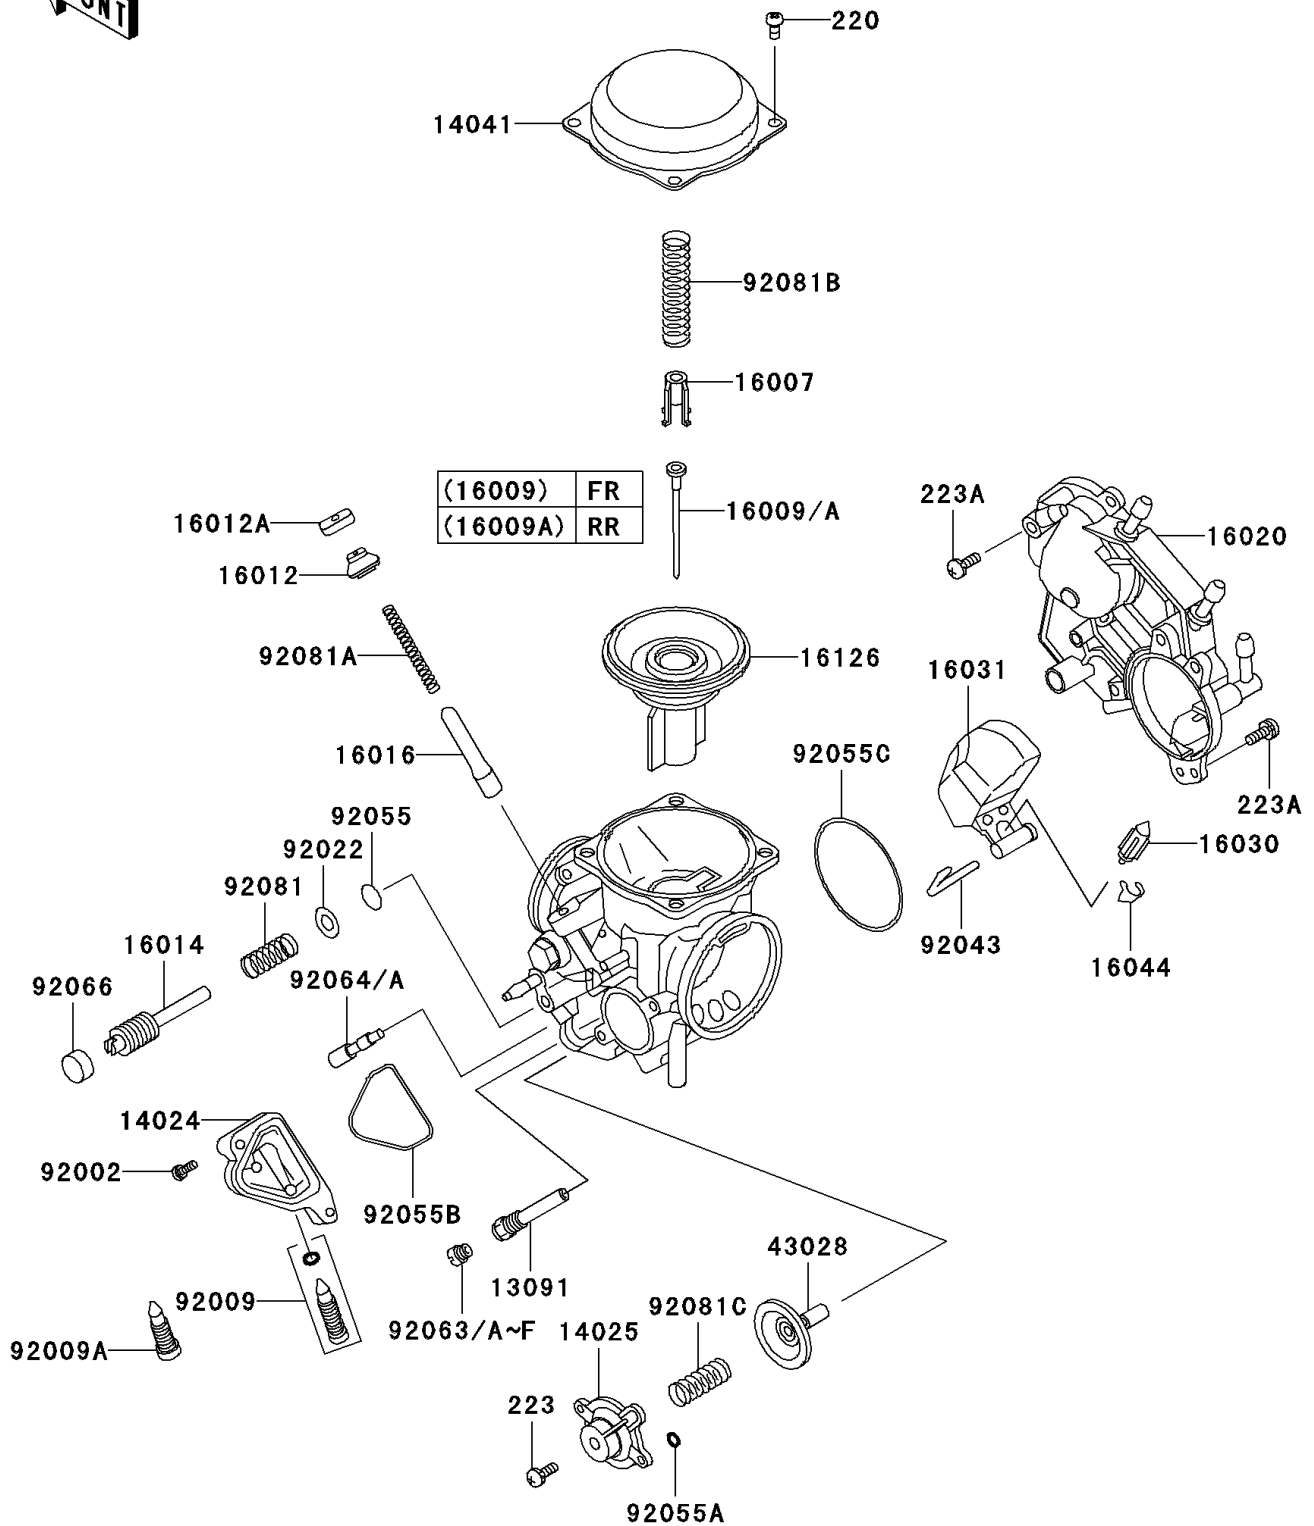

2004 Vulcan® 750 PARTS DIAGRAM

Carburetor Parts

E1612