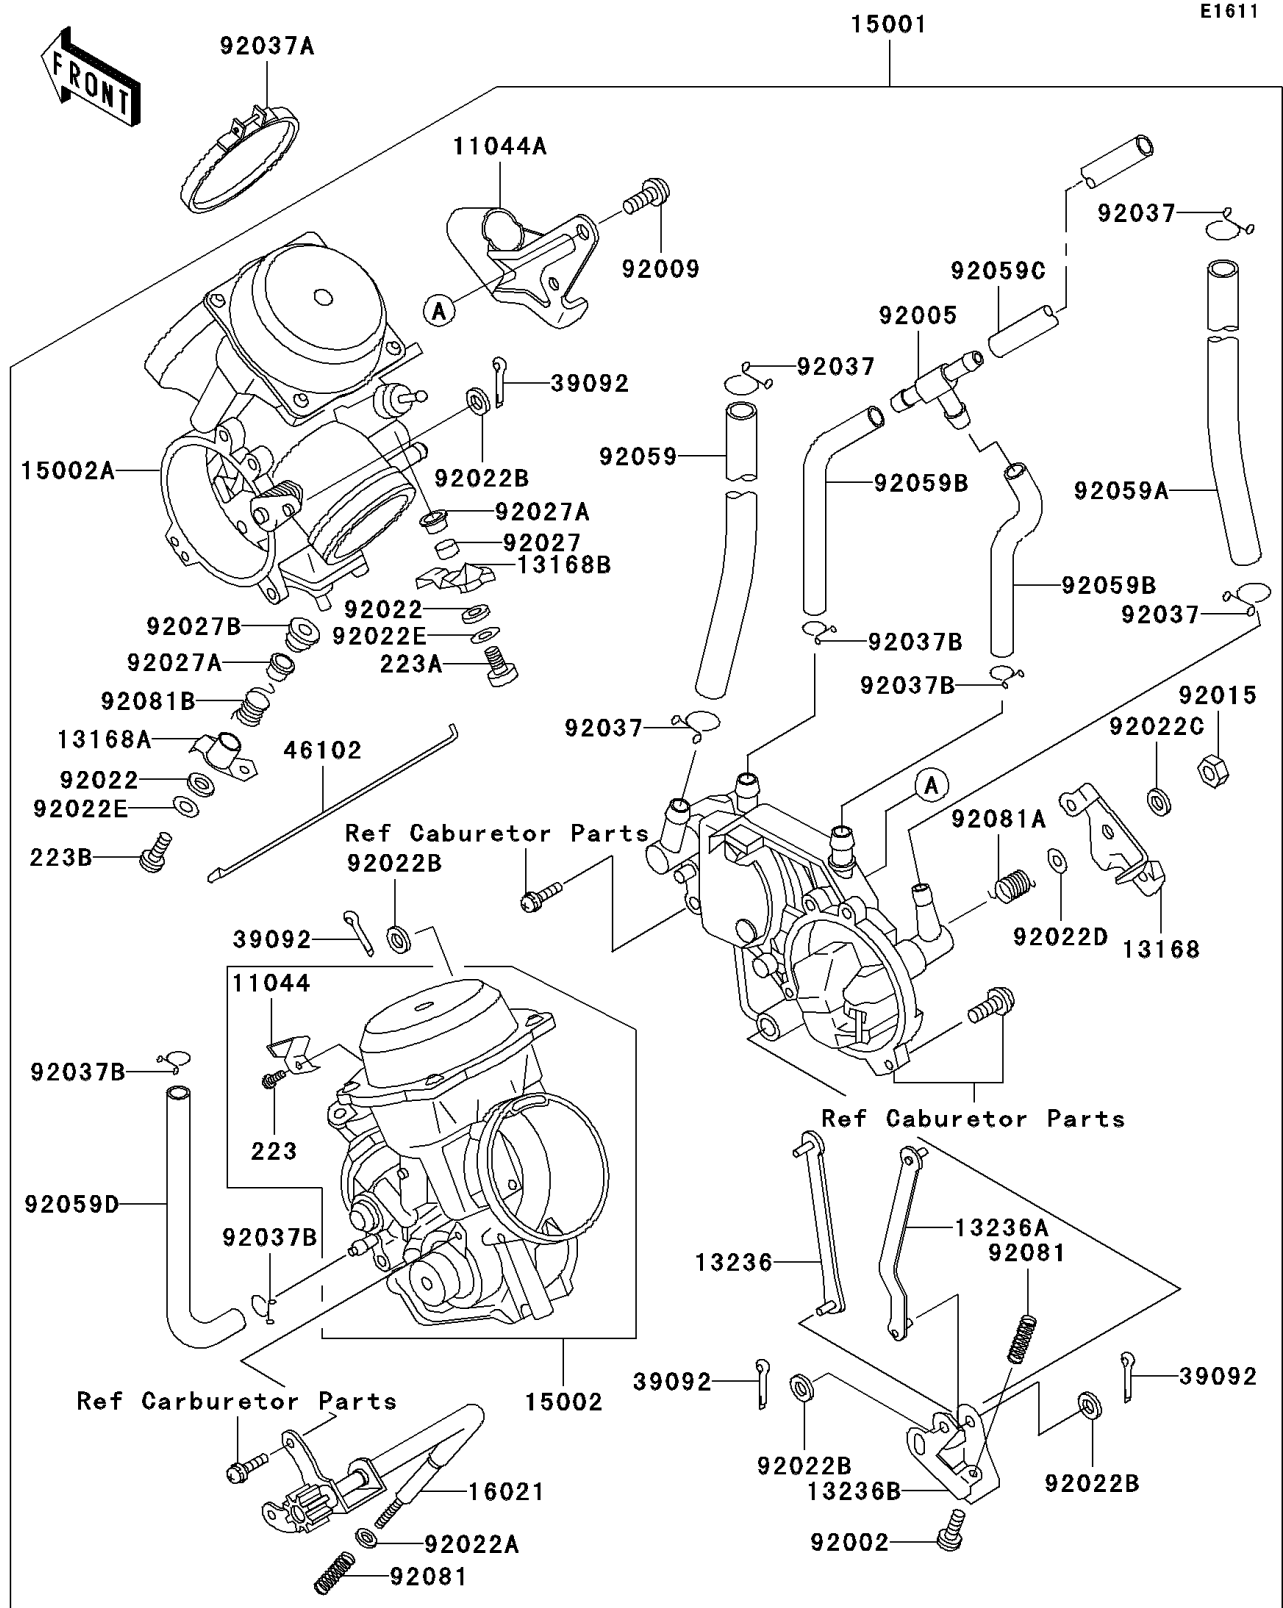

## 2004 Vulcan® 750 PARTS DIAGRAM

Carburetor

## 2004 Vulcan® 750 PARTS LIST

Carburetor

ITEM NAME	PART NUMBER	QUANTITY
BRACKET (Ref # 11044)	11044-1152	1
BRACKET,THROTTLE CABLE (Ref # 11044A)	11044-1351	1
LEVER,THROTTLE (Ref # 13168)	13168-1262	1
LEVER,PLUNGER,FR (Ref # 13168A)	13168-1275	1
LEVER,PLUNGER,RR (Ref # 13168B)	13168-1276	1
LEVER-COMP,FR (Ref # 13236)	13236-1130	1
LEVER-COMP,RR (Ref # 13236A)	13236-1131	1
LEVER-COMP,THROTTLE (Ref # 13236B)	13236-1132	1
CARBURETOR-ASSY (Ref # 15001)	15001-1306	1
CARBURETOR,FR (Ref # 15002)	15002-1394	1
CARBURETOR,RR (Ref # 15002A)	15002-1395	1
SCREW-THROTTLE STOP (Ref # 16021)	16021-1112	1
PIN-HAIR (Ref # 39092)	39092-1051	1
ROD,STARTER (Ref # 46102)	46102-1141	1
BOLT,THROTTLE ADJUST (Ref # 92002)	92002-1556	1
FITTING,T-TYPE (Ref # 92005)	92005-1135	1
SCREW,5X10 (Ref # 92009)	92009-1365	1
NUT,LOCK (Ref # 92015)	92015-1526	1
WASHER,6.1X11X0.8,POLYACETAL (Ref # 92022)	92022-1199	1
WASHER,PLAIN,STOP SPRING (Ref # 92022A)	92022-1480	1
WASHER,3.1X8X0.5,POLYACETAL (Ref # 92022B)	92022-1676	1
WASHER,SPRING (Ref # 92022C)	92022-1708	1
WASHER,8X16X1.1 (Ref # 92022D)	92022-1709	1
WASHER,4X10X1.5 (Ref # 92022E)	92022-1721	1
COLLAR (Ref # 92027)	92027-1917	1
COLLAR (Ref # 92027A)	92027-1918	1
COLLAR (Ref # 92027B)	92027-1919	1
CLAMP,FUEL HOSE (Ref # 92037)	92037-1158	1
CLAMP (Ref # 92037A)	92037-1637	1

## 2004 Vulcan® 750 PARTS LIST

Carburetor

ITEM NAME	PART NUMBER	QUANTITY
CLAMP,TUBE (Ref # 92037B)	92037-1682	1
TUBE,FUEL,7.3X12.5X200 (Ref # 92059)	92059-1029	1
TUBE,7.3X12.5X260 (Ref # 92059A)	92059-1492	1
TUBE,7X11X55 (Ref # 92059B)	92059-1612	1
TUBE,7X11X260 (Ref # 92059C)	92059-1613	1
TUBE,5.3X10.5X100 (Ref # 92059D)	92059-1623	1
SPRING,THROTTLE STOP SCREW (Ref # 92081)	92081-1617	1
SPRING,THROTTLE LEVER (Ref # 92081A)	92081-1841	1
SPRING,PLUNGER LEVER (Ref # 92081B)	92081-1842	1
SCREW-PAN-WS-CROS (Ref # 223)	223D0408	1
SCREW-PAN-WS-CROS (Ref # 223A)	223D0414	1
SCREW-PAN-WS-CROS (Ref # 223B)	223D0420	1