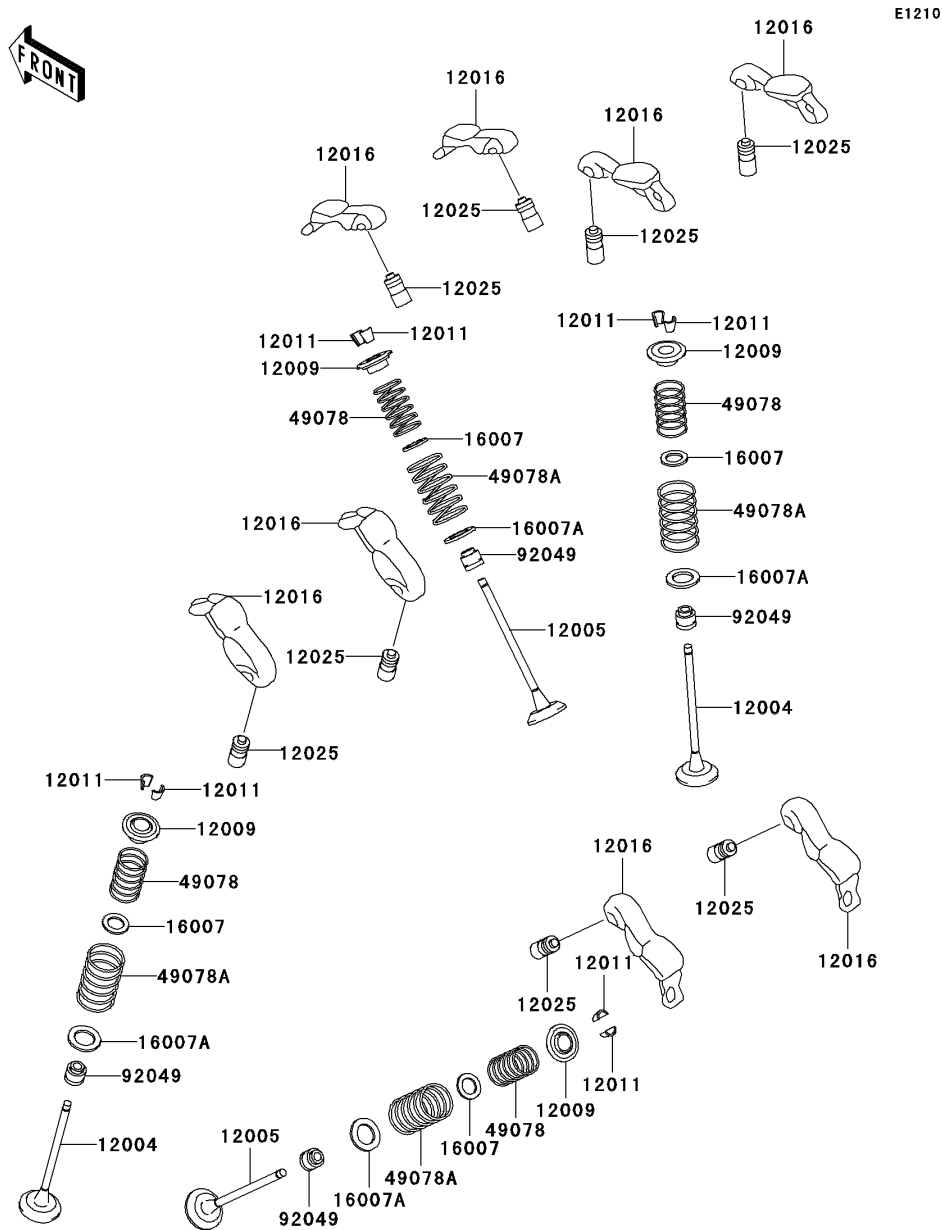

2004 Vulcan® 750 PARTS DIAGRAM

Valve(s)

2004 Vulcan® 750 PARTS LIST

Valve(s)

ITEM NAME	PART NUMBER	QUANTITY
VALVE-INTAKE (Ref # 12004)	12004-1061	1
VALVE-EXHAUST (Ref # 12005)	12005-1064	1
RETAINER-VALVE SPRING (Ref # 12009)	12009-1054	1
COLLET (Ref # 12011)	12011-1003	1
ARM-ROCKER (Ref # 12016)	12016-1053	1
ADJUSTER-LASH (Ref # 12025)	12025-1052	1
SEAT-SPRING,12.1X16.2X0.5 (Ref # 16007)	16007-1177	1
SEAT-SPRING,17.5X23.8X0.5 (Ref # 16007A)	16007-1178	1
SPRING-ENGINE VALVE,INNER (Ref # 49078)	49078-1058	1
SPRING-ENGINE VALVE,OUTER (Ref # 49078A)	49078-1059	1
SEAL-OIL,RVC2-5.5X8.5X8.3 (Ref # 92049)	92049-1062	1